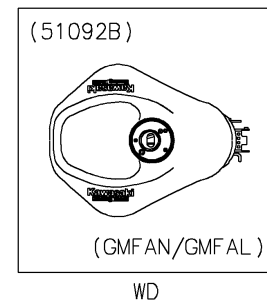

2021 NINJA® ZX™-6R KRT EDITION

PARTS DIAGRAM

Fuel Tank

F2410

2021 NINJA® ZX™-6R KRT EDITION

PARTS LIST

Fuel Tank

ITEM NAME	PART NUMBER	QUANTITY
-----------	-------------	----------
