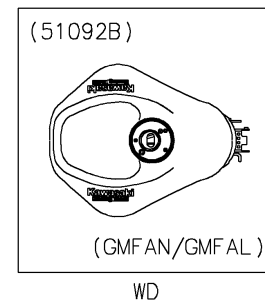

2021 NINJA® ZX™-6R KRT EDITION

PARTS DIAGRAM

Fuel Tank

F2410

2021 NINJA® ZX™-6R KRT EDITION

PARTS LIST

Fuel Tank

ITEM NAME	PART NUMBER	QUANTITY
-----------	-------------	----------
