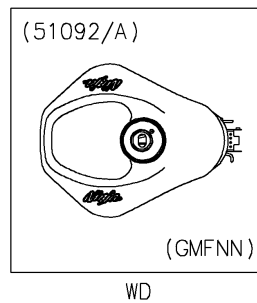

2021 NINJA® ZX™-6R KRT EDITION

PARTS DIAGRAM

Fuel Tank

F2410

2021 NINJA® ZX™-6R KRT EDITION

PARTS LIST

Fuel Tank

ITEM NAME	PART NUMBER	QUANTITY
-----------	-------------	----------
