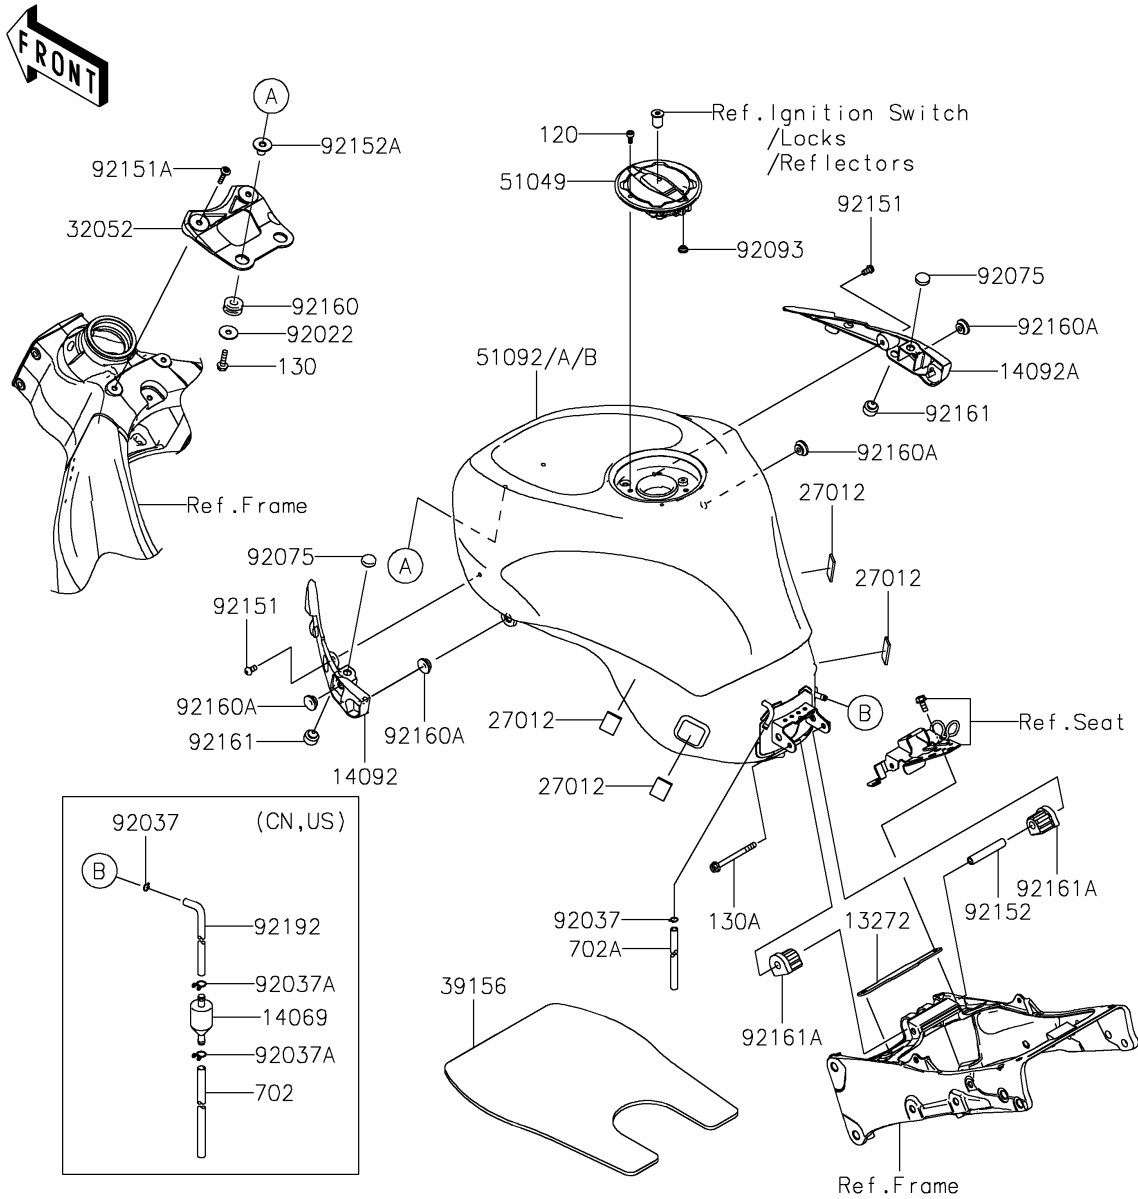

2021 NINJA® ZX™-6R KRT EDITION

PARTS DIAGRAM

Fuel Tank

F2410

2021 NINJA® ZX™-6R KRT EDITION

PARTS LIST

Fuel Tank

ITEM NAME	PART NUMBER	QUANTITY
-----------	-------------	----------
