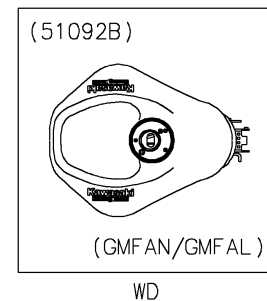

2021 Ninja® ZX™-6R ABS KRT Edition

PARTS DIAGRAM

Fuel Tank

F2410

2021 Ninja® ZX™ -6R ABS KRT Edition

Kawasaki
Let the Good Times Roll®

PARTS LIST

Fuel Tank

ITEM NAME	PART NUMBER	QUANTITY
-----------	-------------	----------
