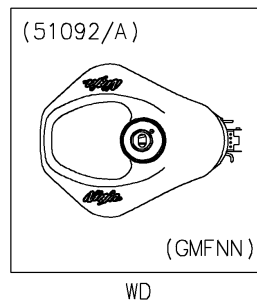

2021 Ninja® ZX™-6R ABS KRT Edition

PARTS DIAGRAM

Fuel Tank

F2410

2021 Ninja® ZX™ -6R ABS KRT Edition

Kawasaki
Let the Good Times Roll®

PARTS LIST

Fuel Tank

ITEM NAME	PART NUMBER	QUANTITY
-----------	-------------	----------
