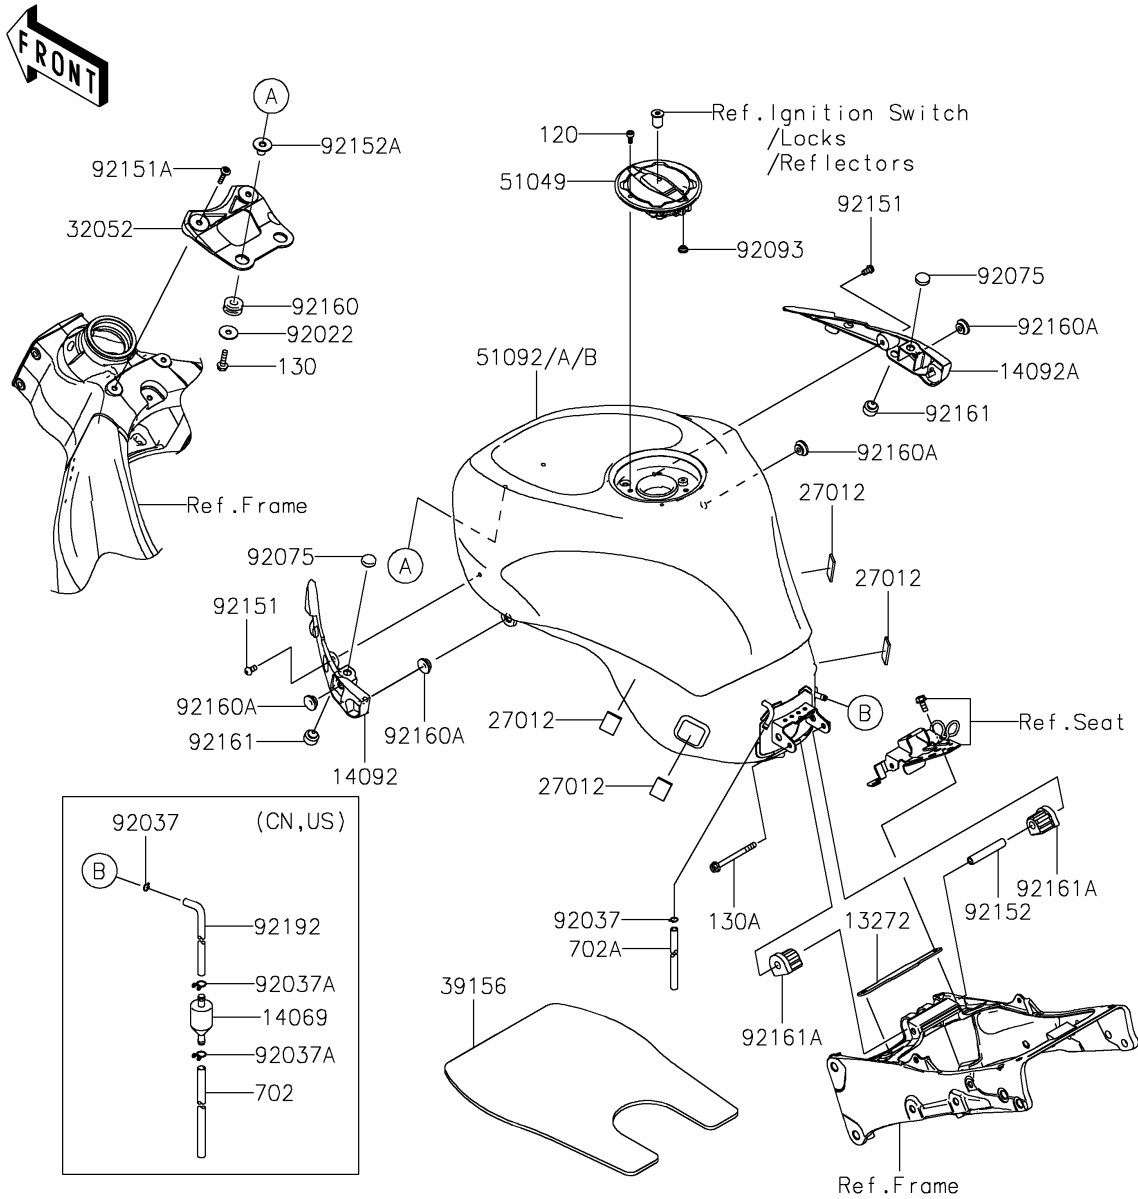

2021 Ninja® ZX™-6R ABS KRT Edition

PARTS DIAGRAM

Fuel Tank

F2410

2021 Ninja® ZX™ -6R ABS KRT Edition

Kawasaki
Let the Good Times Roll®

PARTS LIST

Fuel Tank

ITEM NAME	PART NUMBER	QUANTITY
-----------	-------------	----------
