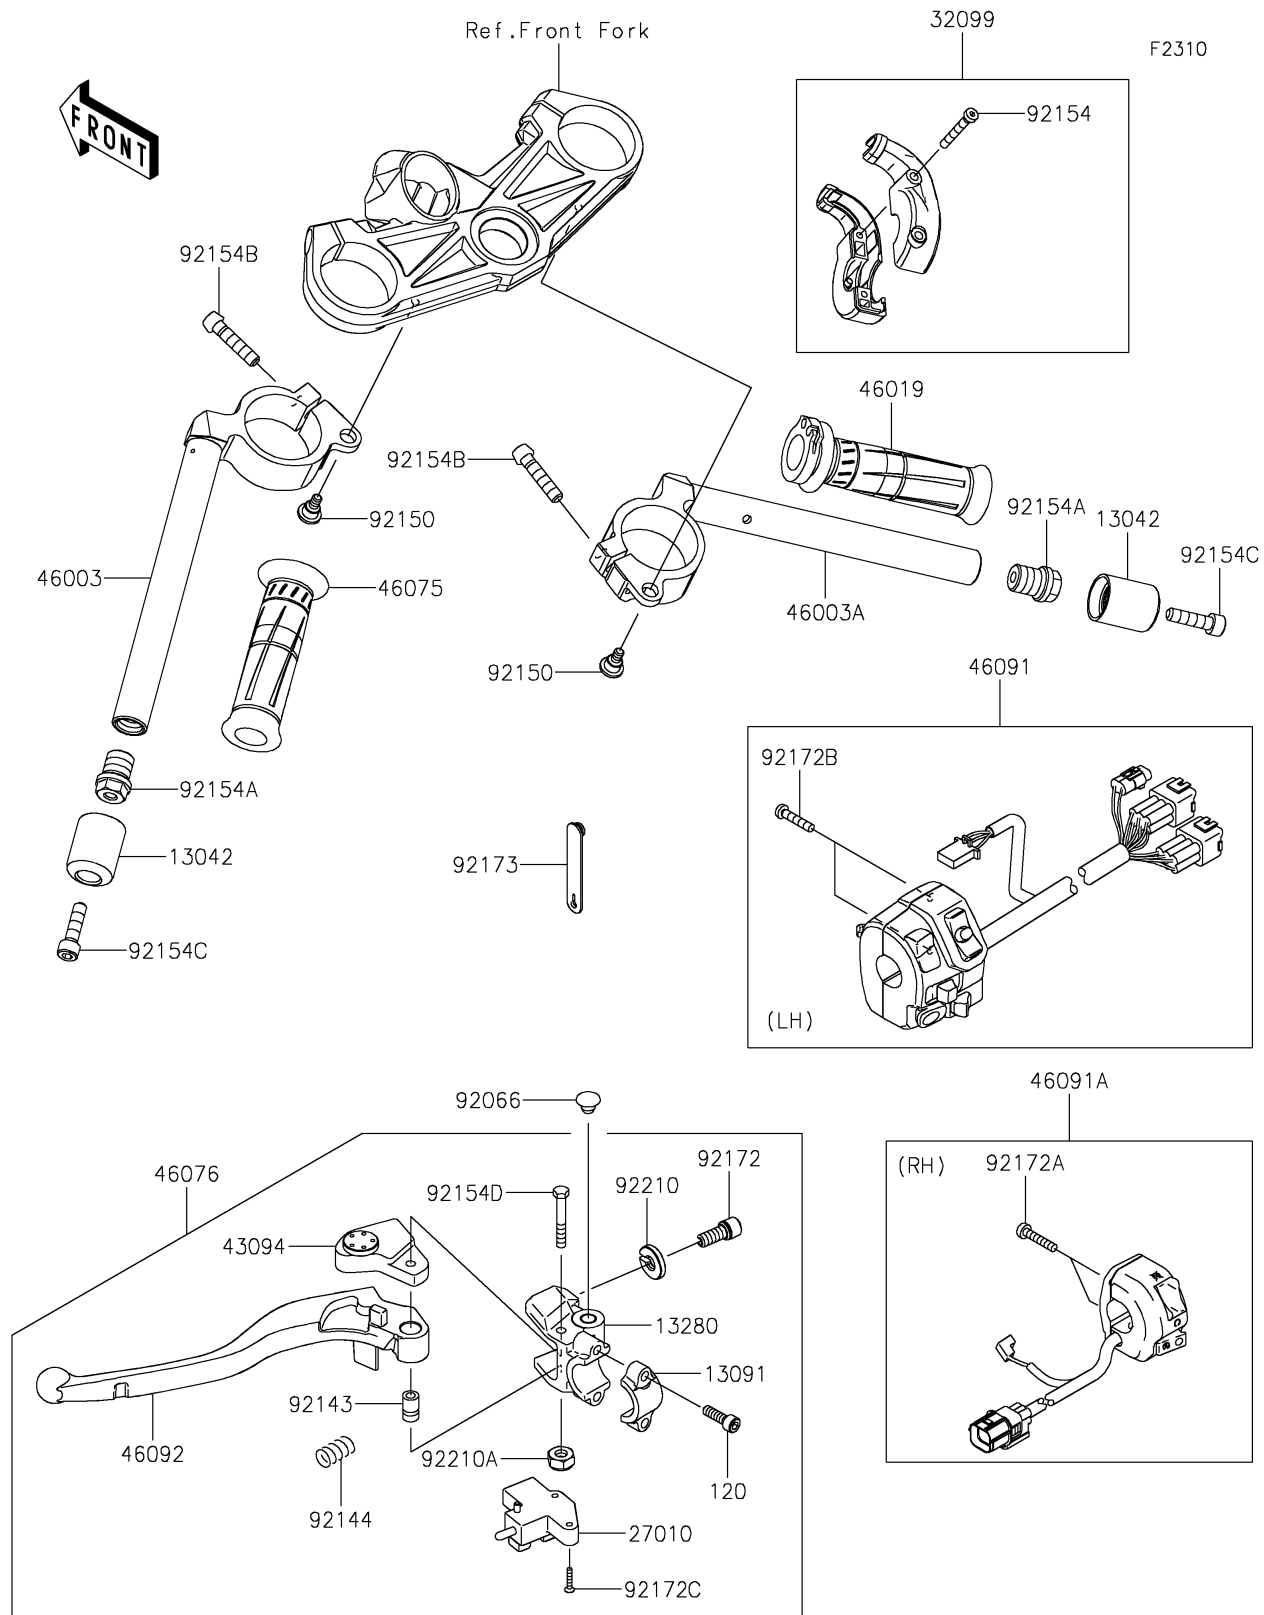

2021 Ninja® ZX™-6R ABS KRT Edition

PARTS DIAGRAM

Handlebar

2021 Ninja® ZX™ -6R ABS KRT Edition

Kawasaki
Let the Good Times Roll®

PARTS LIST

Handlebar

ITEM NAME

PART NUMBER

QUANTITY
