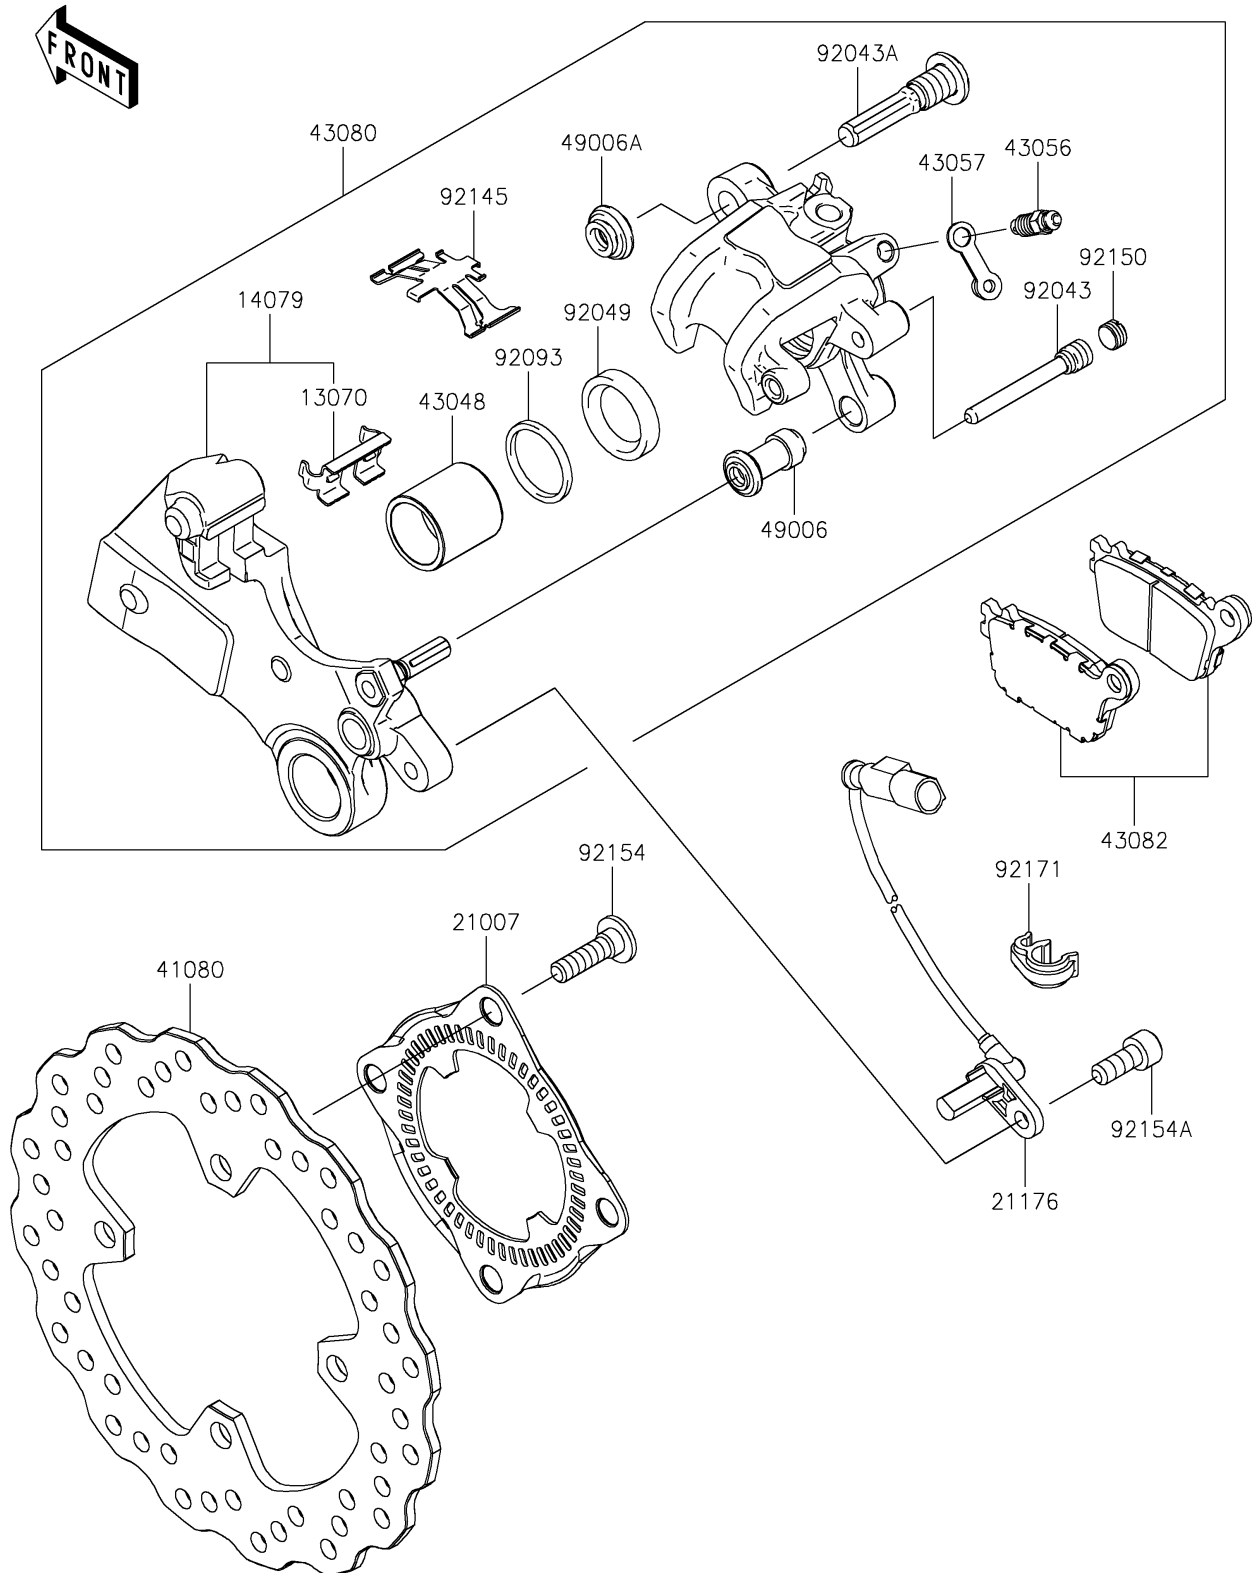

2021 Ninja® ZX™-6R ABS KRT Edition

PARTS DIAGRAM

Rear Brake

F2294

2021 Ninja® ZX™ -6R ABS KRT Edition

Kawasaki
Let the Good Times Roll®

PARTS LIST

Rear Brake

ITEM NAME	PART NUMBER	QUANTITY
-----------	-------------	----------
