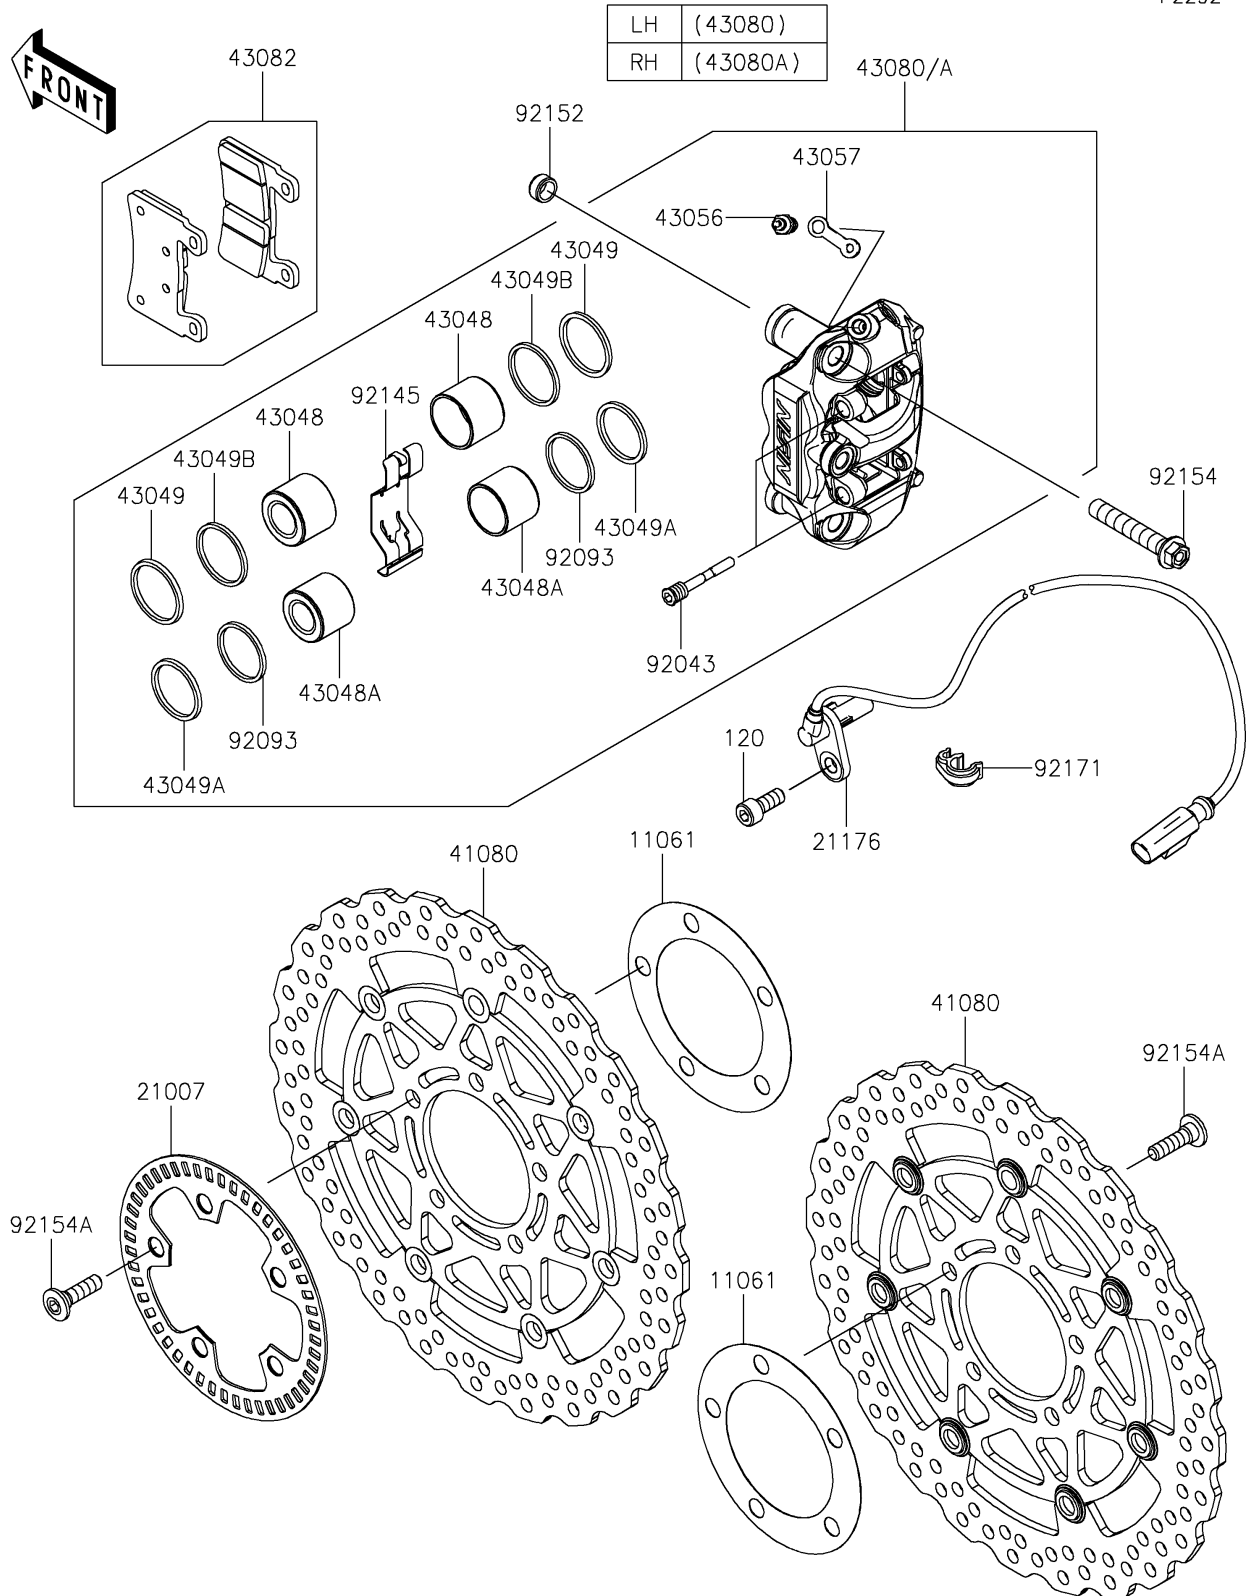

2021 NINJA® ZX™-6R KRT EDITION

PARTS DIAGRAM

Front Brake

F2292

2021 NINJA® ZX™-6R KRT EDITION

Kawasaki
Let the Good Times Roll®

PARTS LIST

Front Brake

ITEM NAME	PART NUMBER	QUANTITY
-----------	-------------	----------
