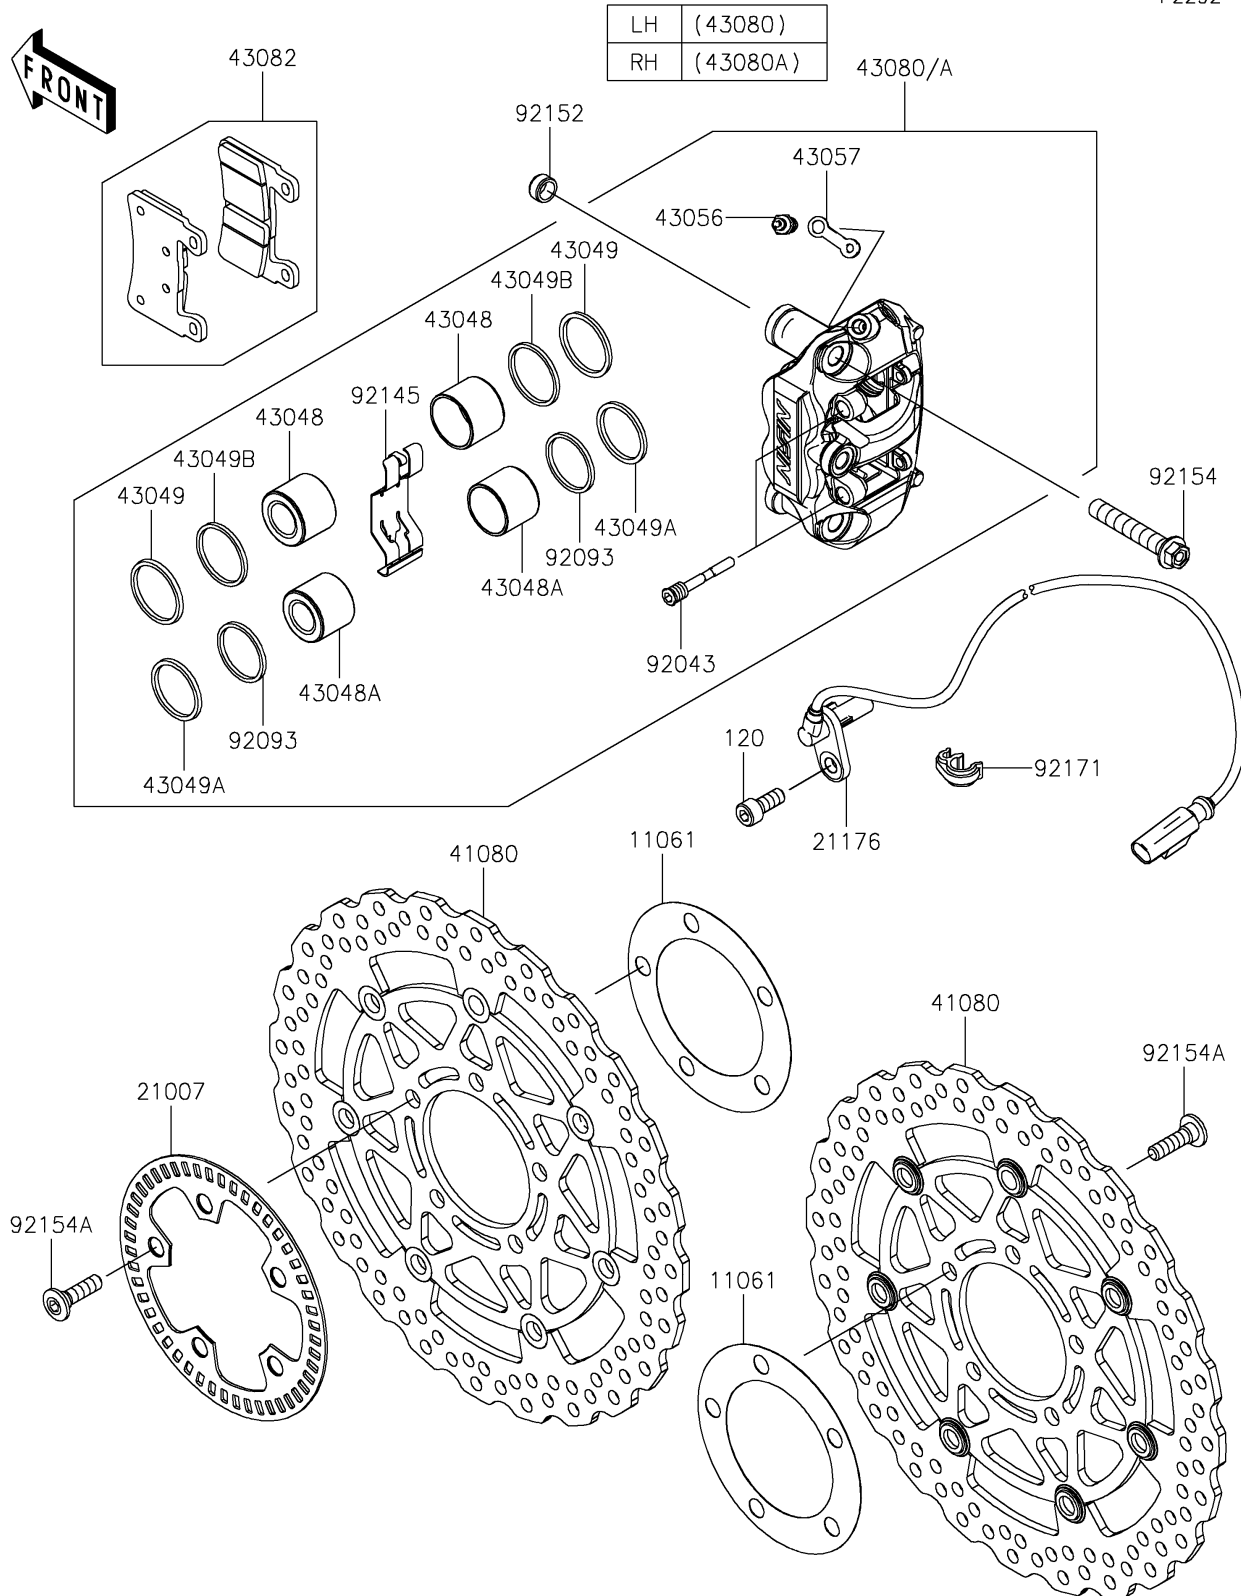

2021 Ninja® ZX™-6R ABS KRT Edition

PARTS DIAGRAM

Front Brake

F2292

2021 Ninja[®] ZX[™]-6R ABS KRT Edition

Kawasaki
Let the Good Times Roll[®]

PARTS LIST

Front Brake

ITEM NAME

PART NUMBER

QUANTITY
