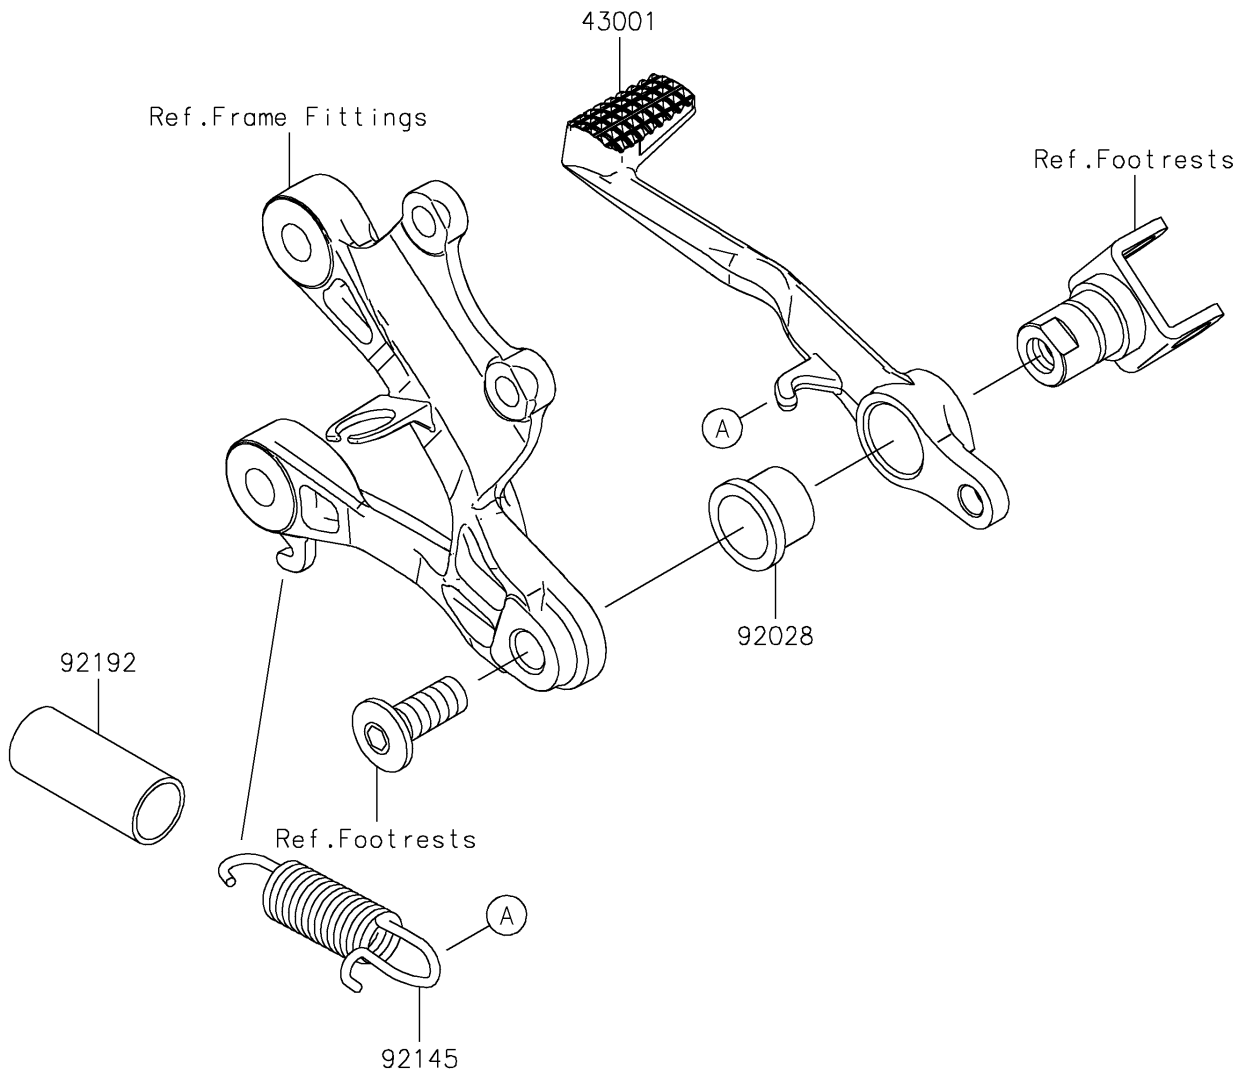

2021 Ninja® ZX™-6R ABS KRT Edition

PARTS DIAGRAM

Brake Pedal/Torque Link

F2260

2021 Ninja® ZX™ -6R ABS KRT Edition

Kawasaki
Let the Good Times Roll®

PARTS LIST

Brake Pedal/Torque Link

ITEM NAME	PART NUMBER	QUANTITY
-----------	-------------	----------
