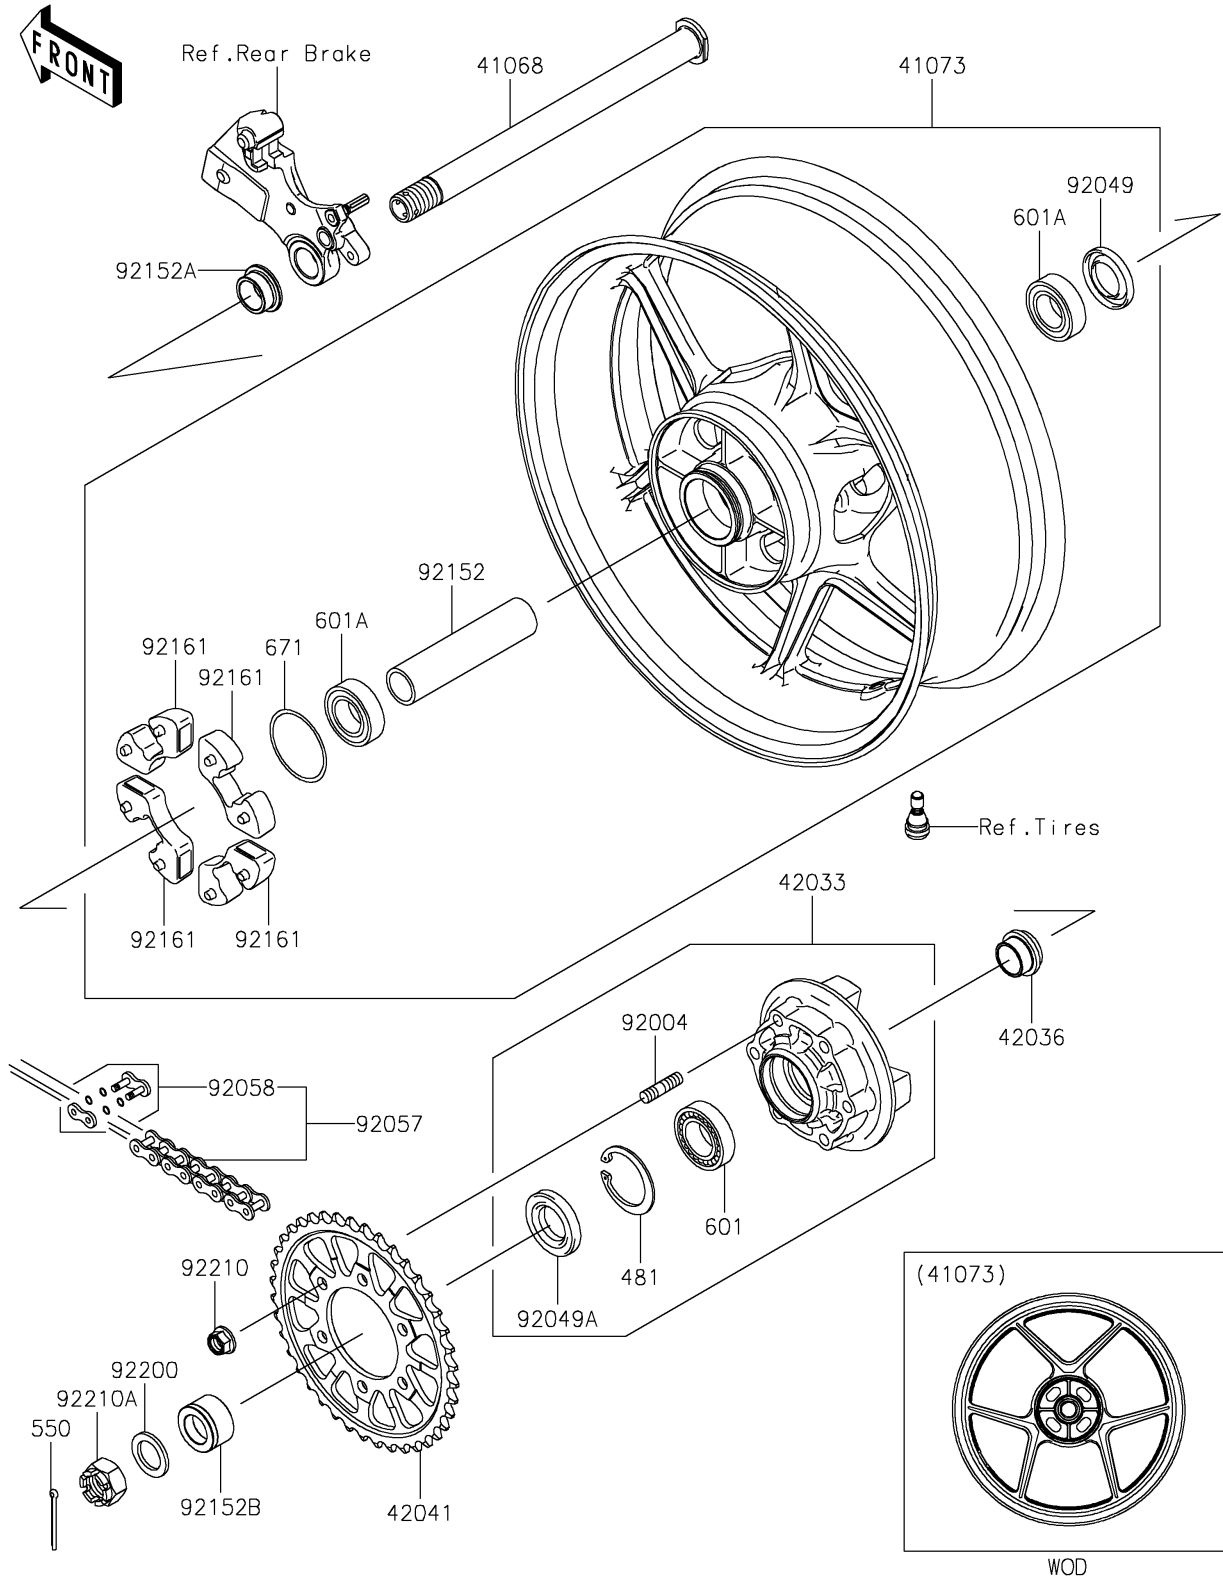

2021 NINJA® ZX™-6R KRT EDITION

PARTS DIAGRAM

Rear Wheel/Chain

F2240

2021 NINJA® ZX™ -6R KRT EDITION

PARTS LIST

Rear Wheel/Chain

ITEM NAME	PART NUMBER	QUANTITY
-----------	-------------	----------
