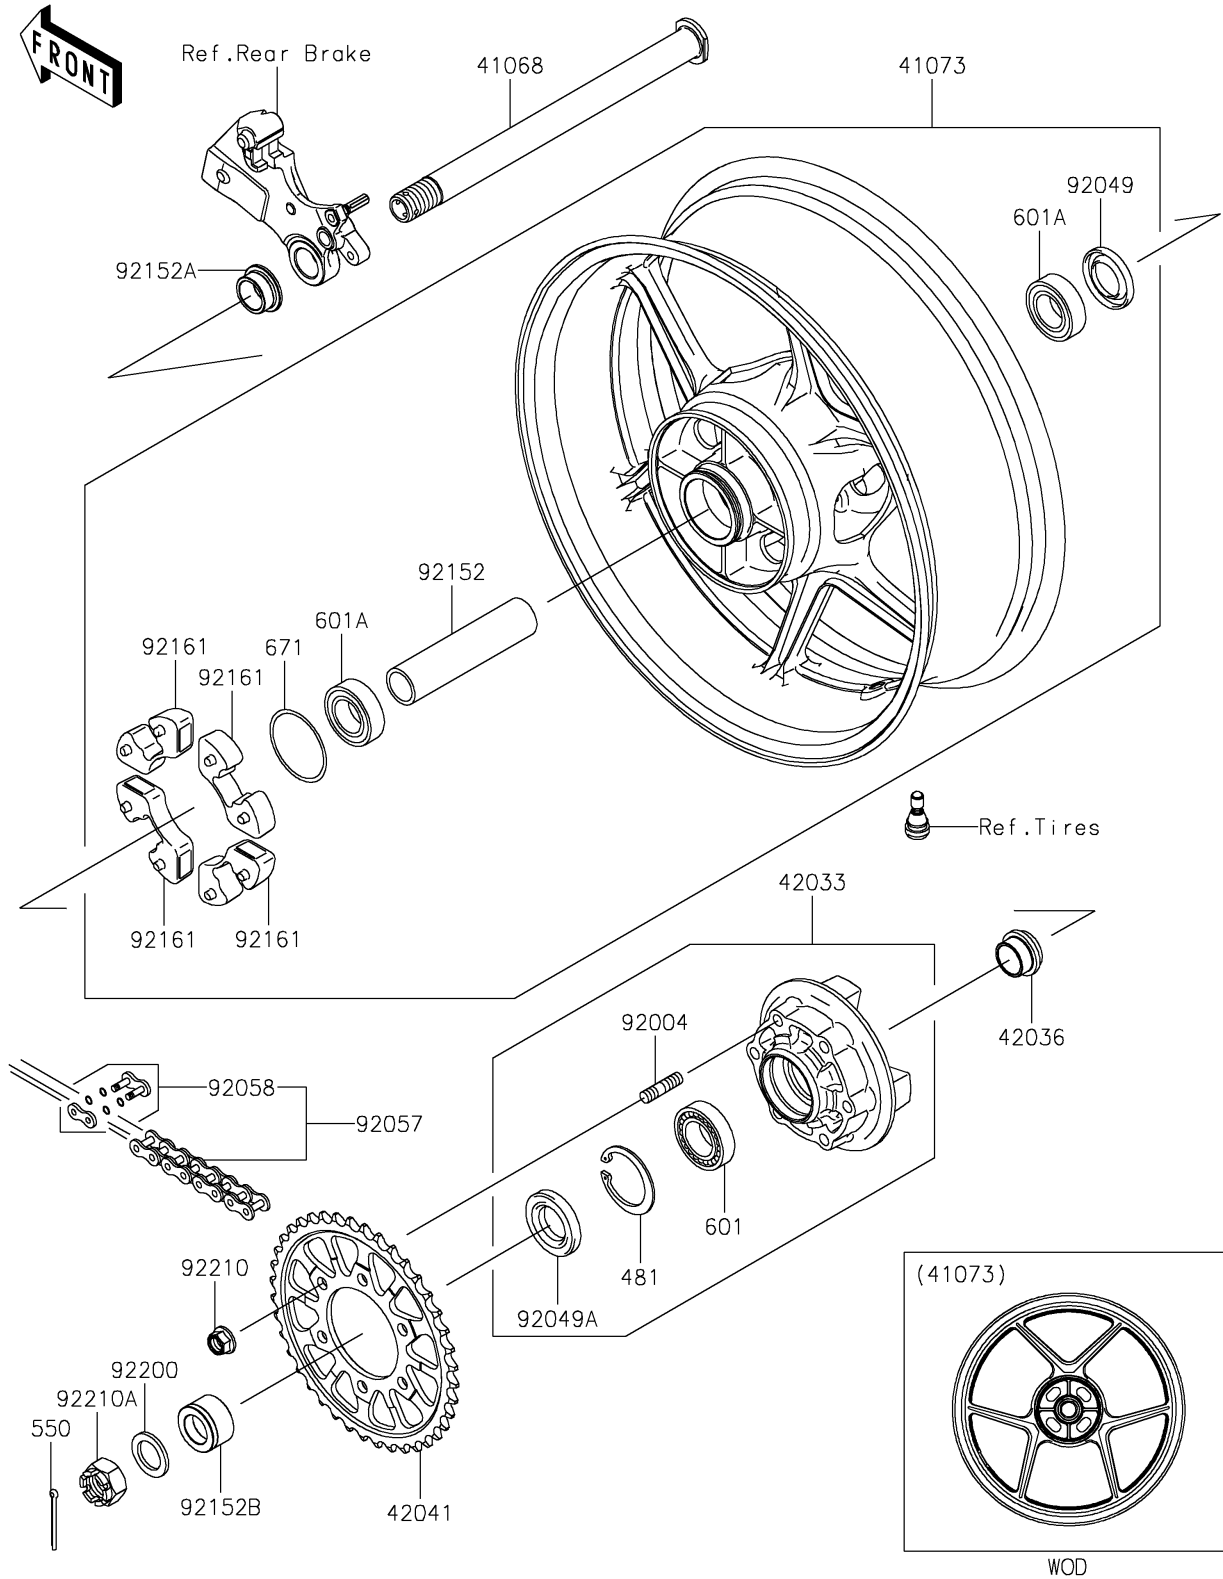

2021 Ninja® ZX™-6R ABS KRT Edition

Kawasaki
Let the Good Times Roll®

PARTS DIAGRAM

Rear Wheel/Chain

F2240

2021 Ninja® ZX™ -6R ABS KRT Edition

Kawasaki
Let the Good Times Roll®

PARTS LIST

Rear Wheel/Chain

ITEM NAME	PART NUMBER	QUANTITY
-----------	-------------	----------
