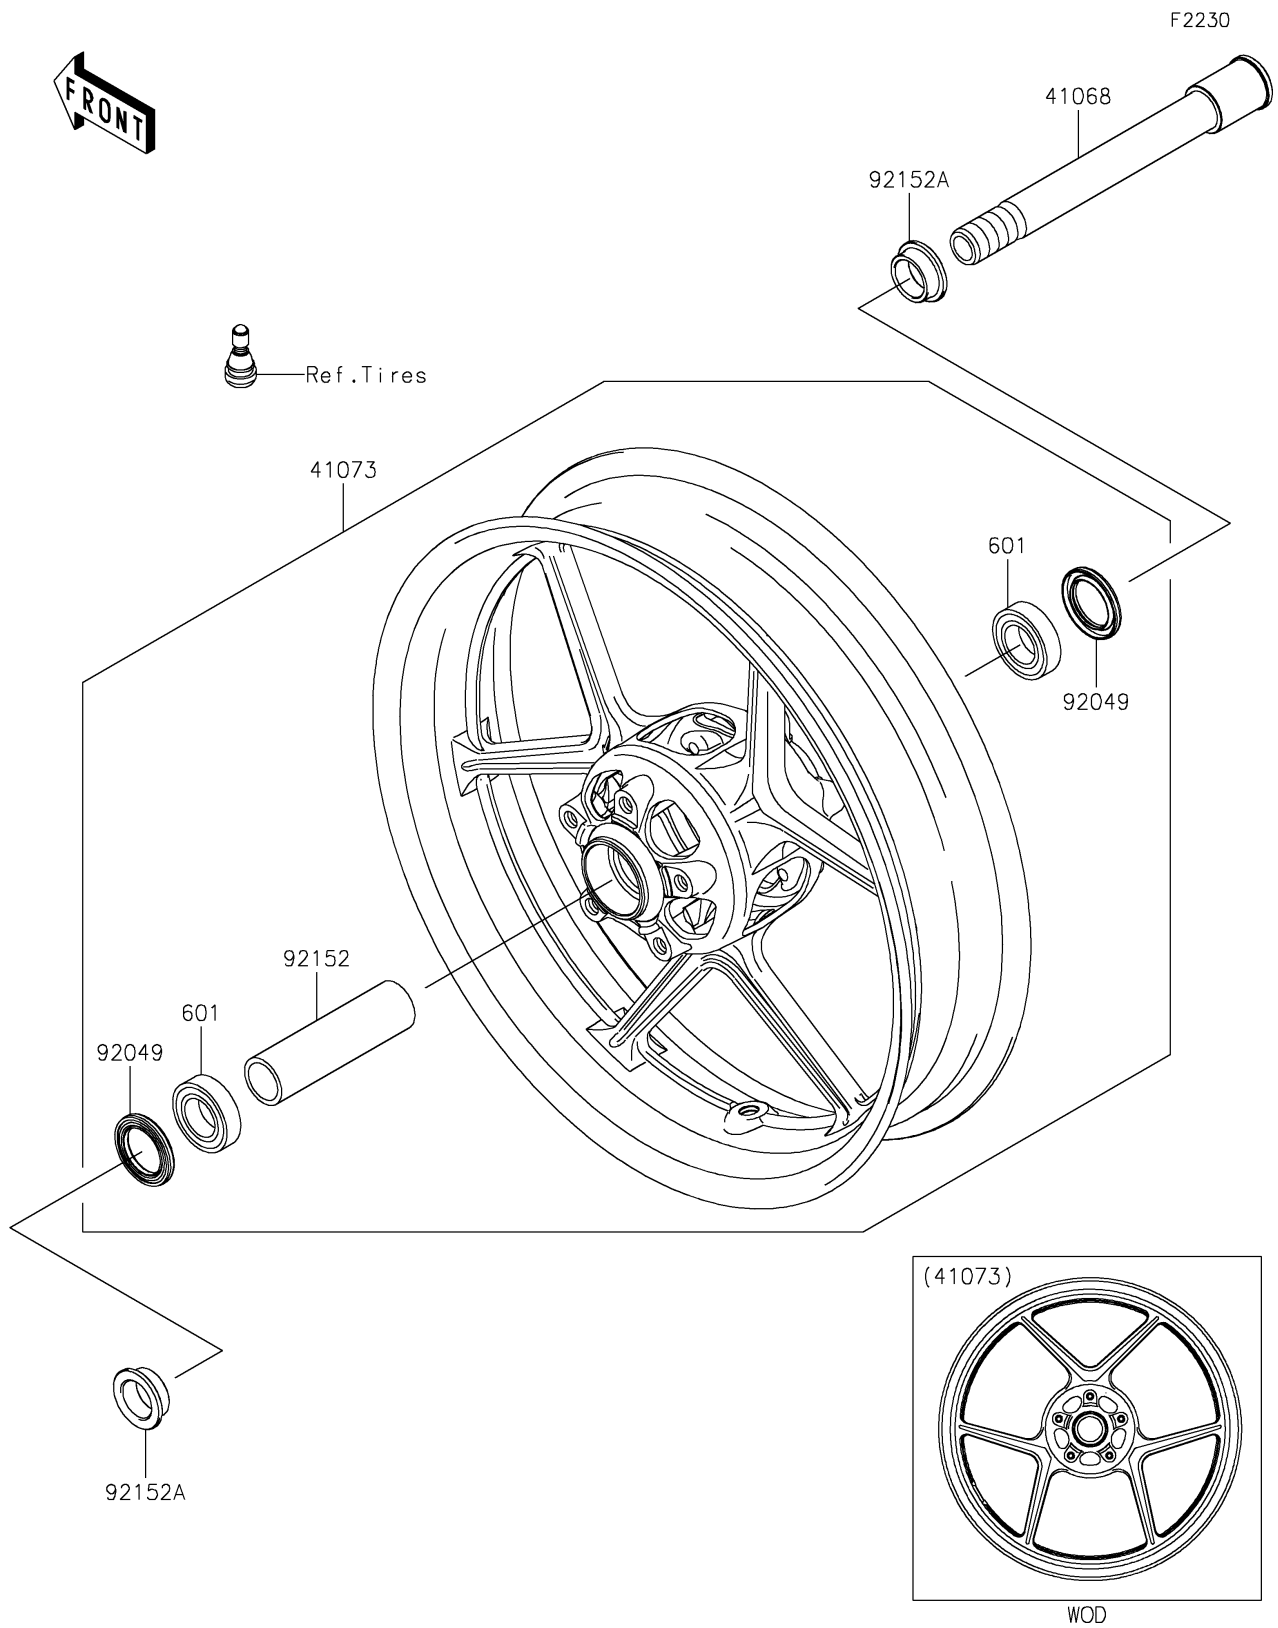

## PARTS DIAGRAM

### Front Wheel

## PARTS LIST

### Front Wheel

ITEM NAME	PART NUMBER	QUANTITY
AXLE,FR,25X207 (Ref # 41068)	41068-0599	1
WHEEL-ASSY,FR,G.BLACK (Ref # 41073)	41073-0728-18F	1
SEAL-OIL,BJN-C2 32X47X5 (Ref # 92049)	92049-0050	2
COLLAR,FR HUB,L=115 (Ref # 92152)	92152-0242	1
COLLAR,FR AXLE,L=13 (Ref # 92152A)	92152-1470	2
BEARING-BALL,#6005UU (Ref # 601)	601B6005UU	2