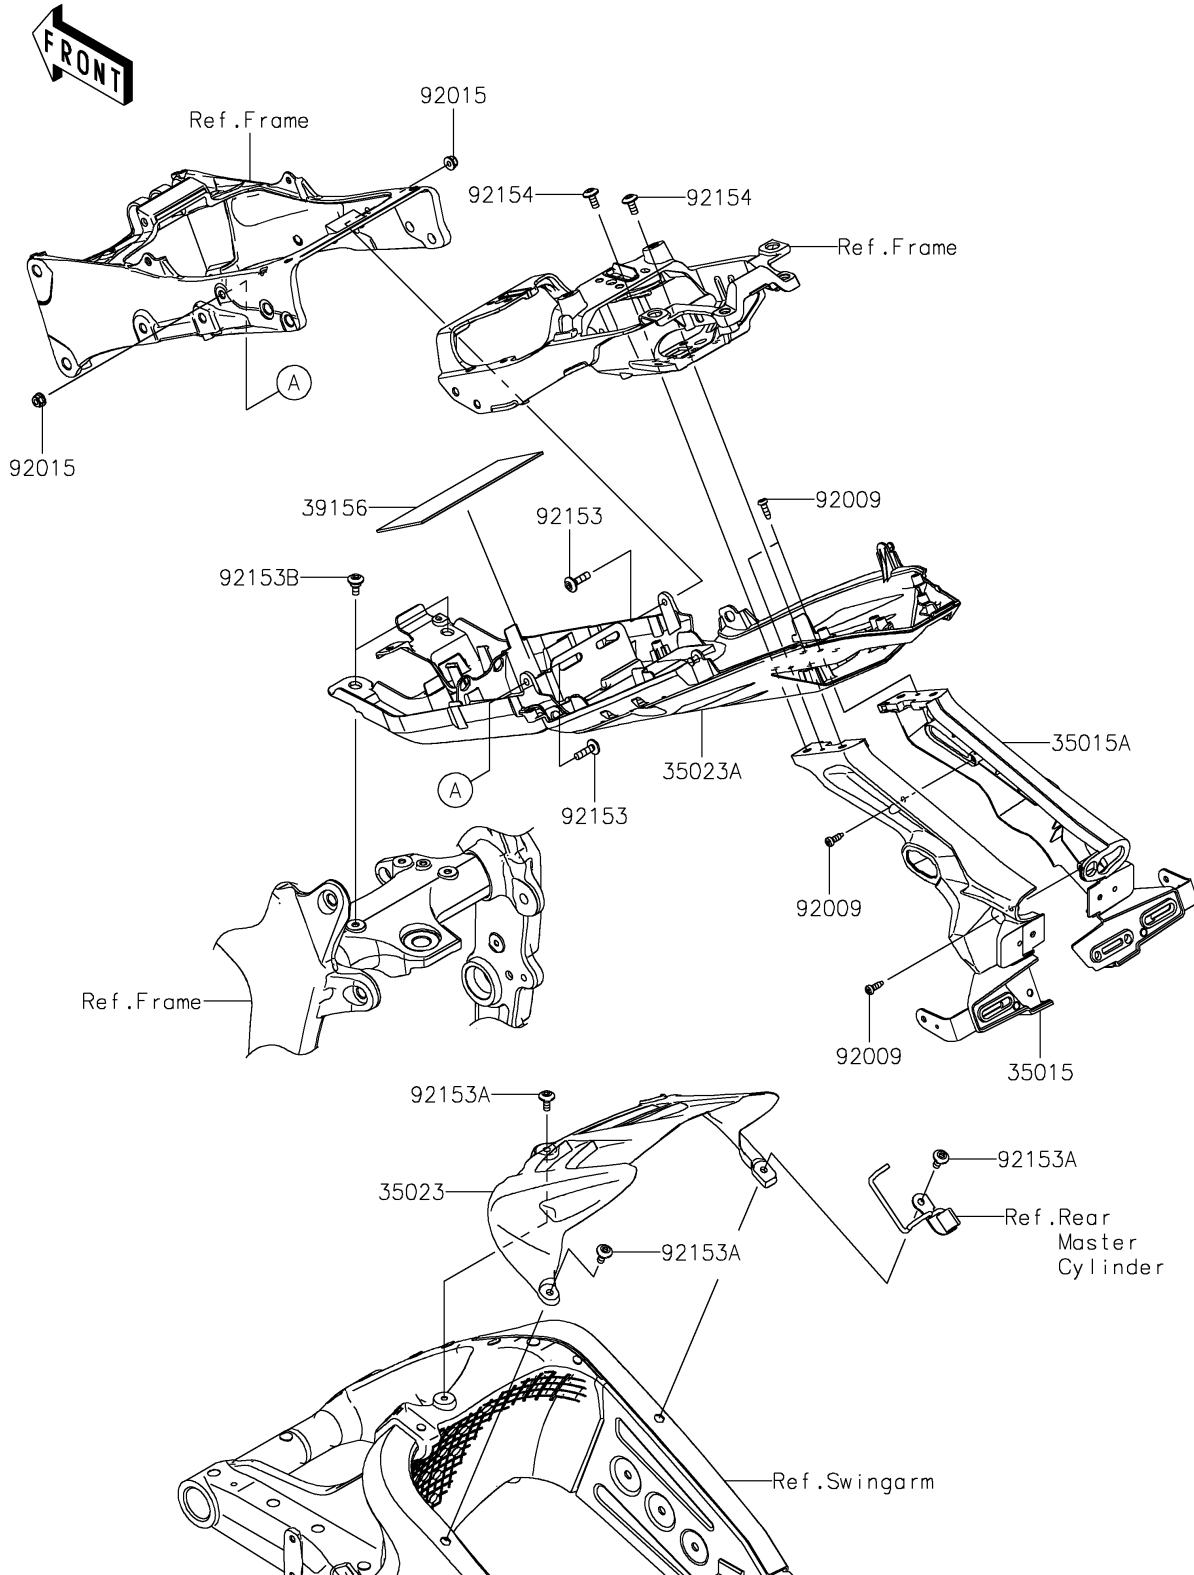

2021 Ninja® ZX™-6R ABS KRT Edition

PARTS DIAGRAM

Rear Fender(s)

F2172

2021 Ninja® ZX™ -6R ABS KRT Edition

Kawasaki
Let the Good Times Roll®

PARTS LIST

Rear Fender(s)

ITEM NAME

PART NUMBER

QUANTITY
