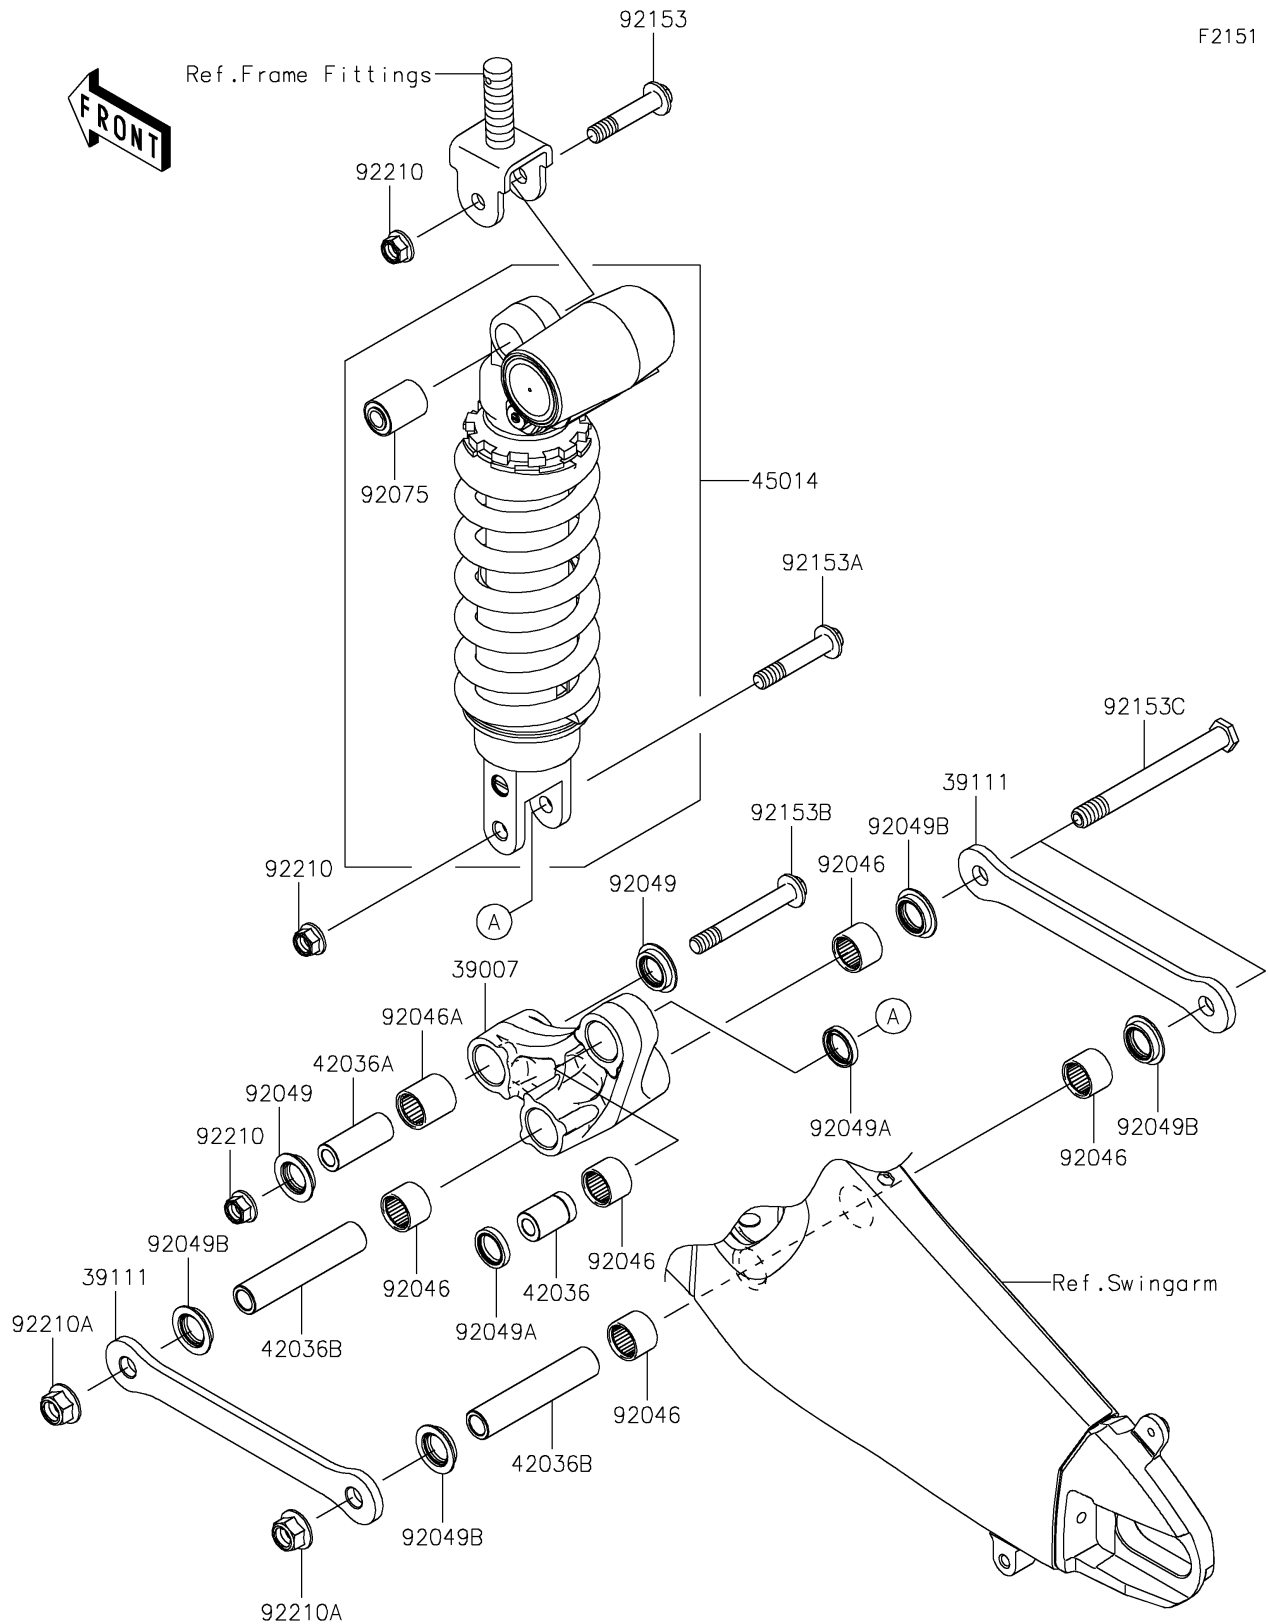

2021 Ninja® ZX™-6R ABS KRT Edition

PARTS DIAGRAM

Suspension/Shock Absorber

F2151

2021 Ninja[®] ZX[™]-6R ABS KRT Edition

Kawasaki
Let the Good Times Roll[®]

PARTS LIST

Suspension/Shock Absorber

ITEM NAME	PART NUMBER	QUANTITY
-----------	-------------	----------
