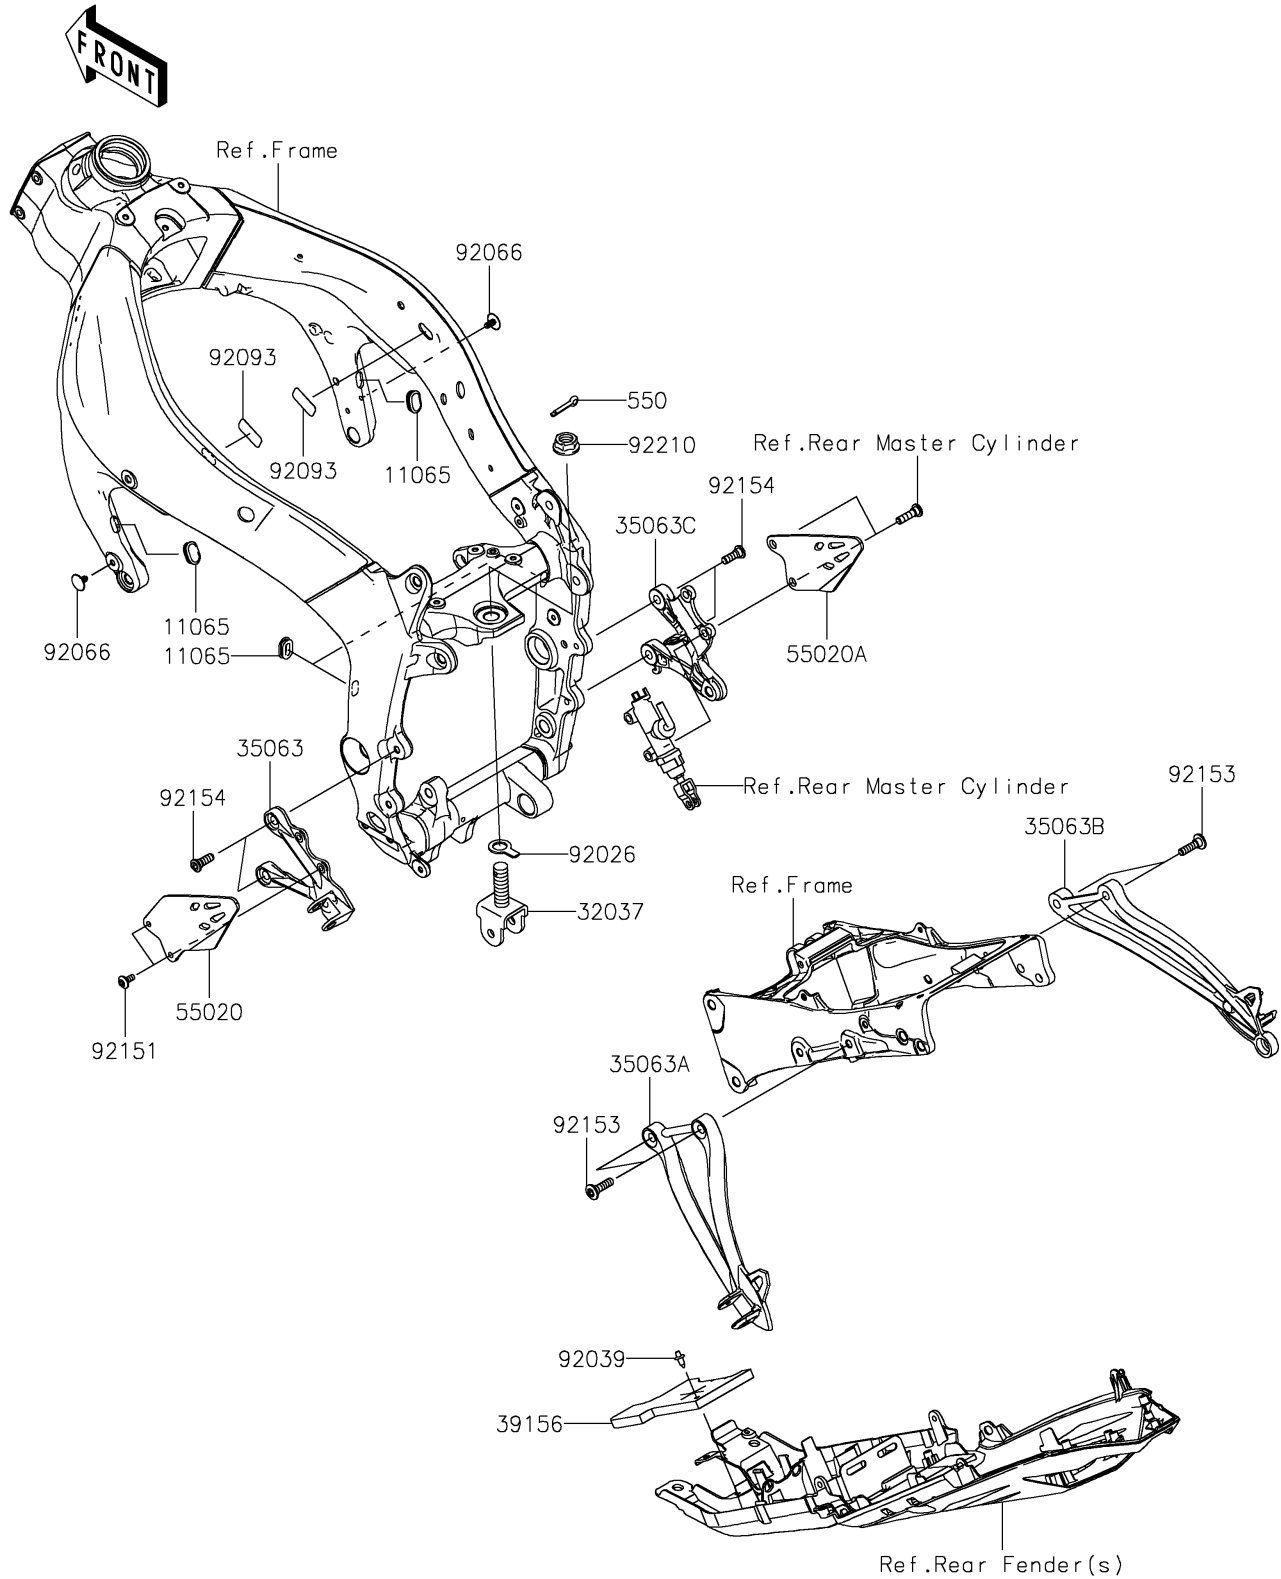

# 2021 Ninja® ZX™-6R ABS KRT Edition

## PARTS DIAGRAM

### Frame Fittings

F2131

## PARTS LIST Frame Fittings

ITEM NAME	PART NUMBER	QUANTITY
-----------	-------------	----------

---