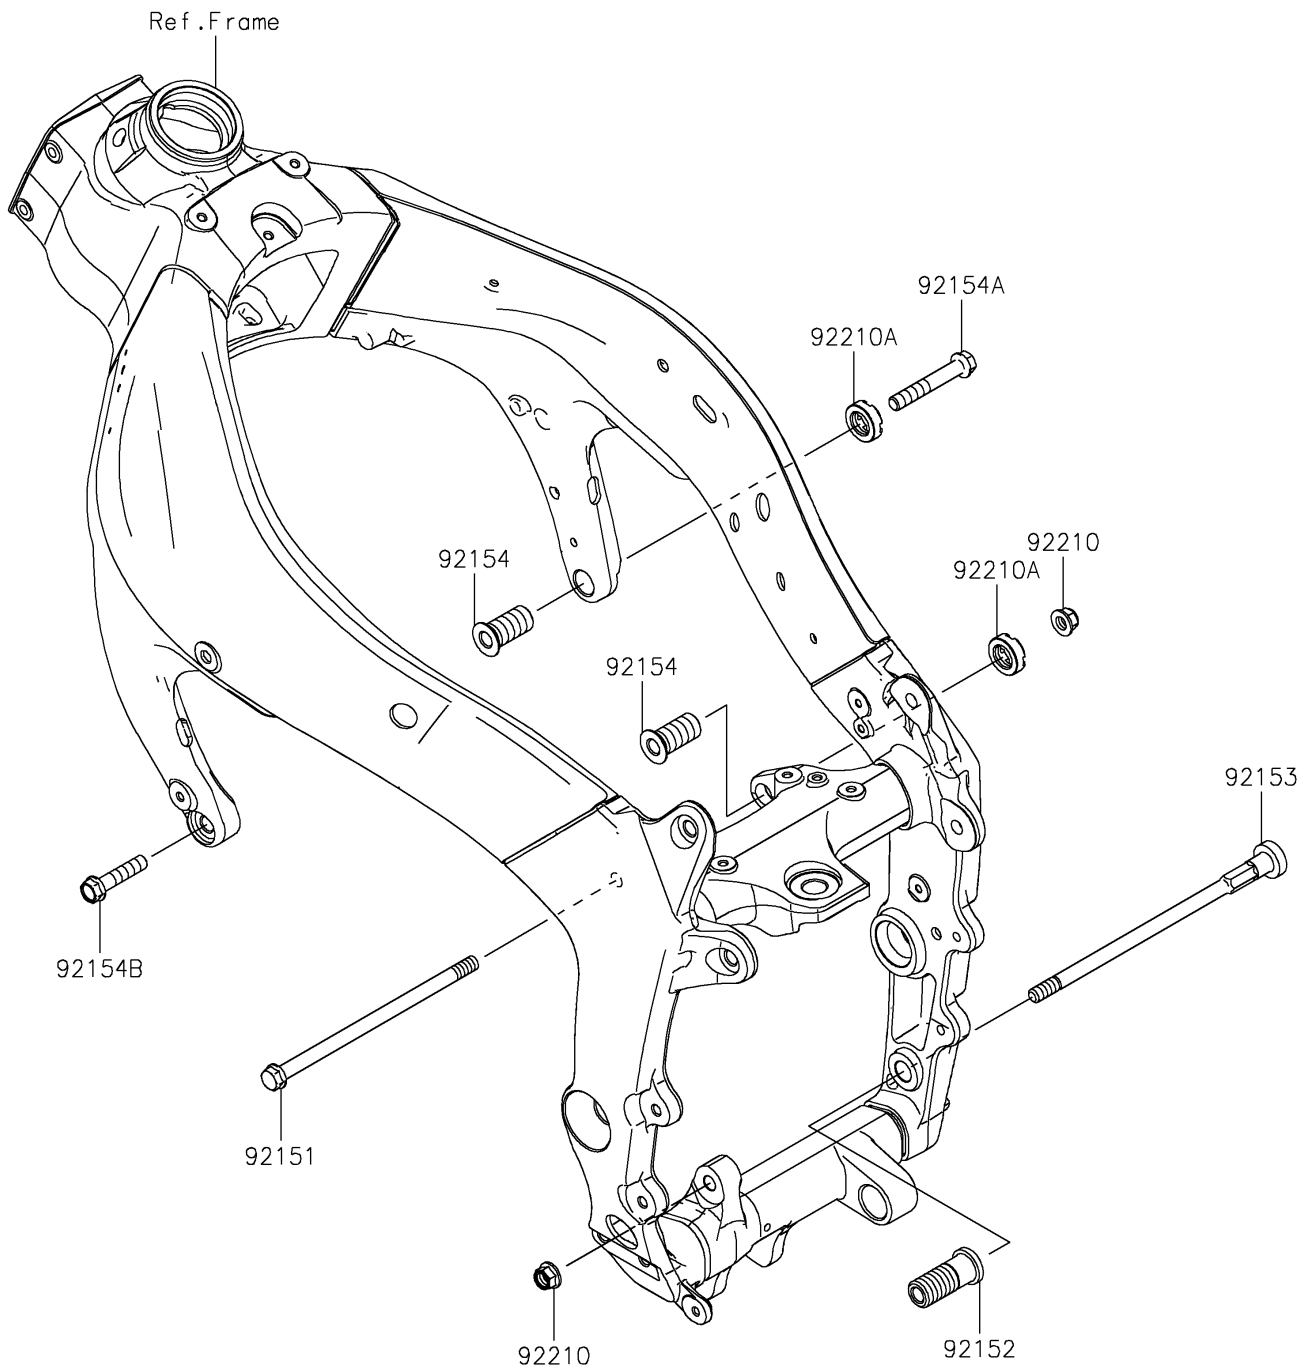

2021 Ninja® ZX™-6R ABS KRT Edition

PARTS DIAGRAM

Engine Mount

F2122

2021 Ninja[®] ZX[™]-6R ABS KRT Edition

Kawasaki
Let the Good Times Roll[®]

PARTS LIST Engine Mount

ITEM NAME	PART NUMBER	QUANTITY
-----------	-------------	----------
