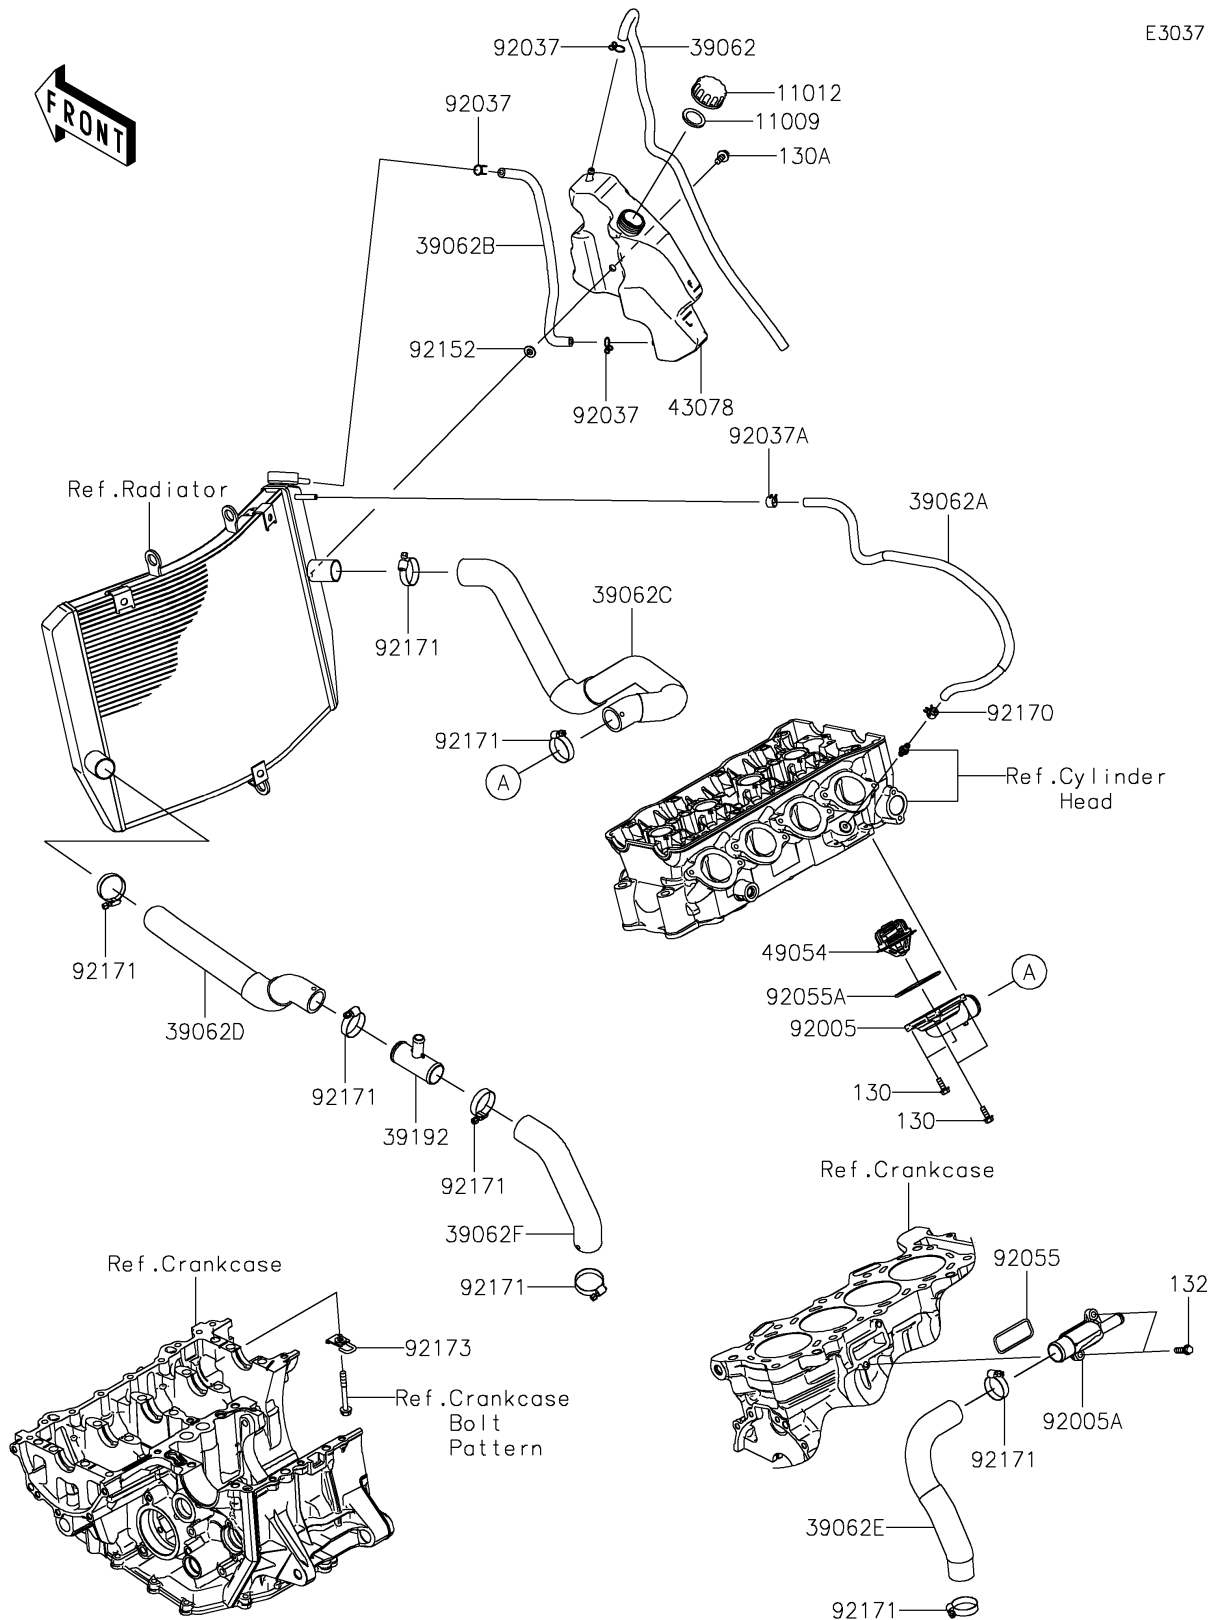

2021 Ninja[®] ZX[™]-6R ABS KRT Edition

PARTS DIAGRAM

Water Pipe

2021 Ninja® ZX™ -6R ABS KRT Edition

Kawasaki
Let the Good Times Roll®

PARTS LIST

Water Pipe

ITEM NAME	PART NUMBER	QUANTITY
-----------	-------------	----------
