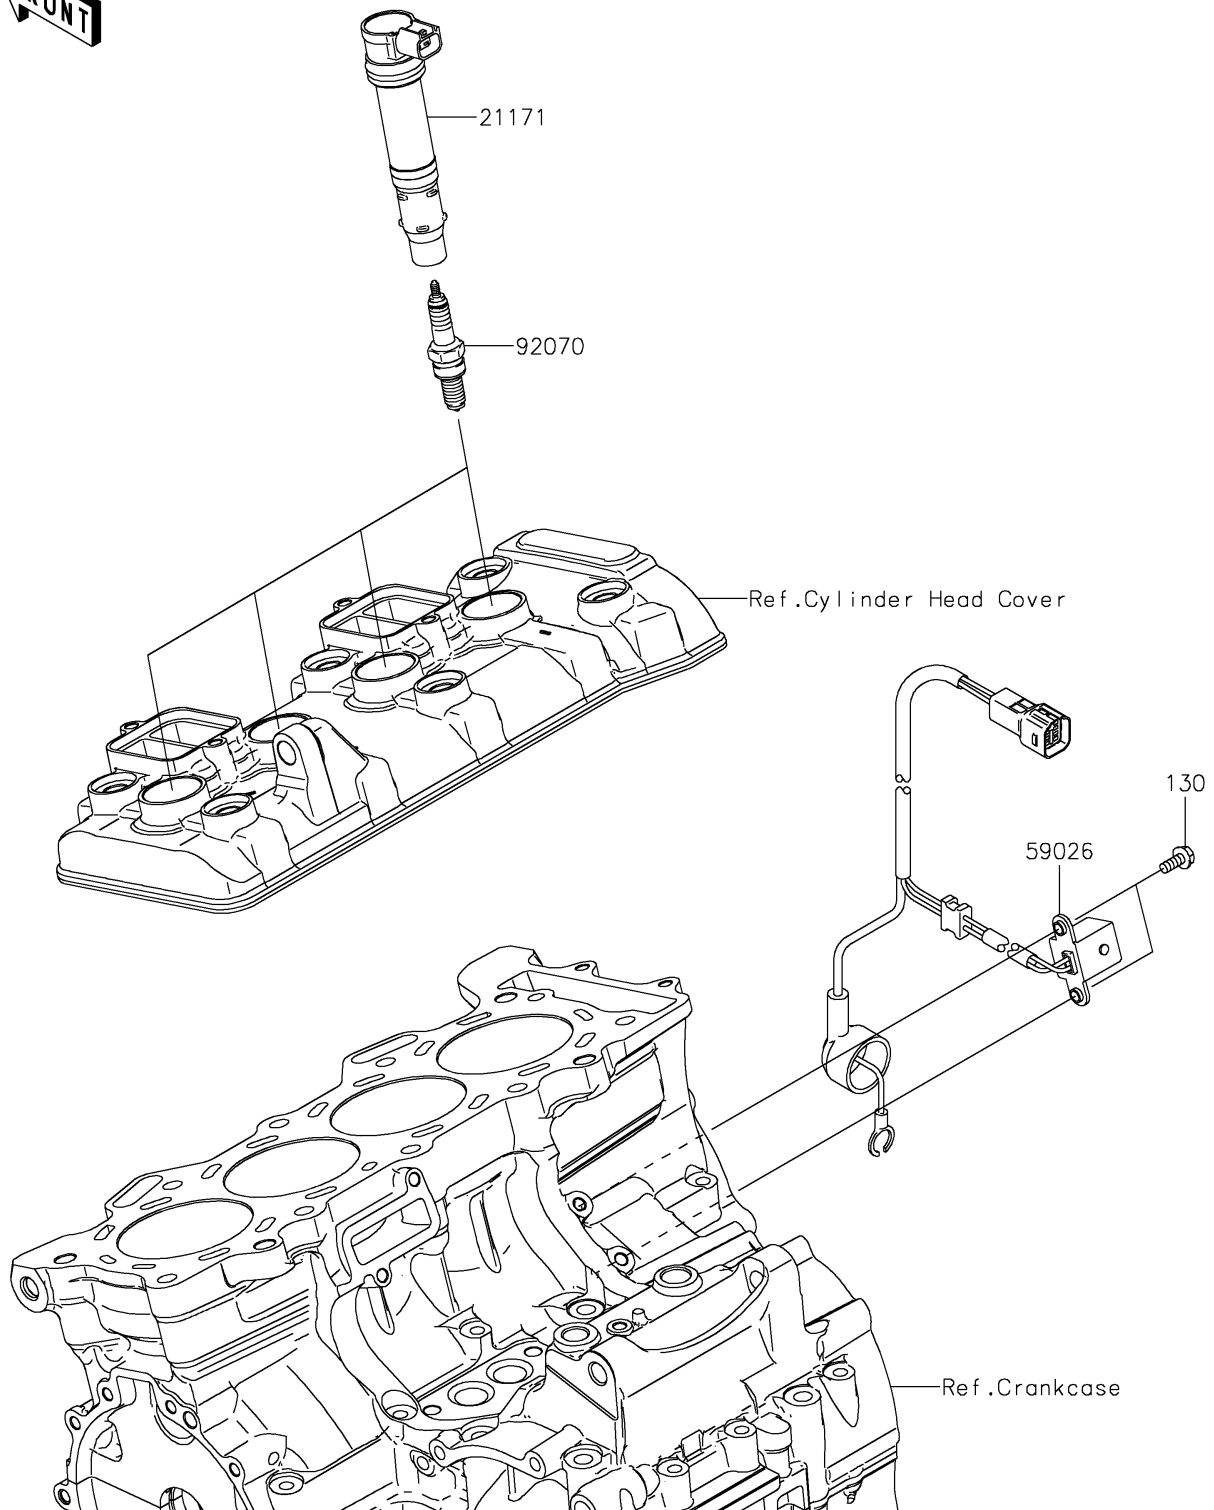

2021 Ninja® ZX™-6R ABS KRT Edition

PARTS DIAGRAM

Ignition System

E1830

2021 Ninja[®] ZX[™]-6R ABS KRT Edition

Kawasaki
Let the Good Times Roll[®]

PARTS LIST

Ignition System

ITEM NAME	PART NUMBER	QUANTITY
-----------	-------------	----------
