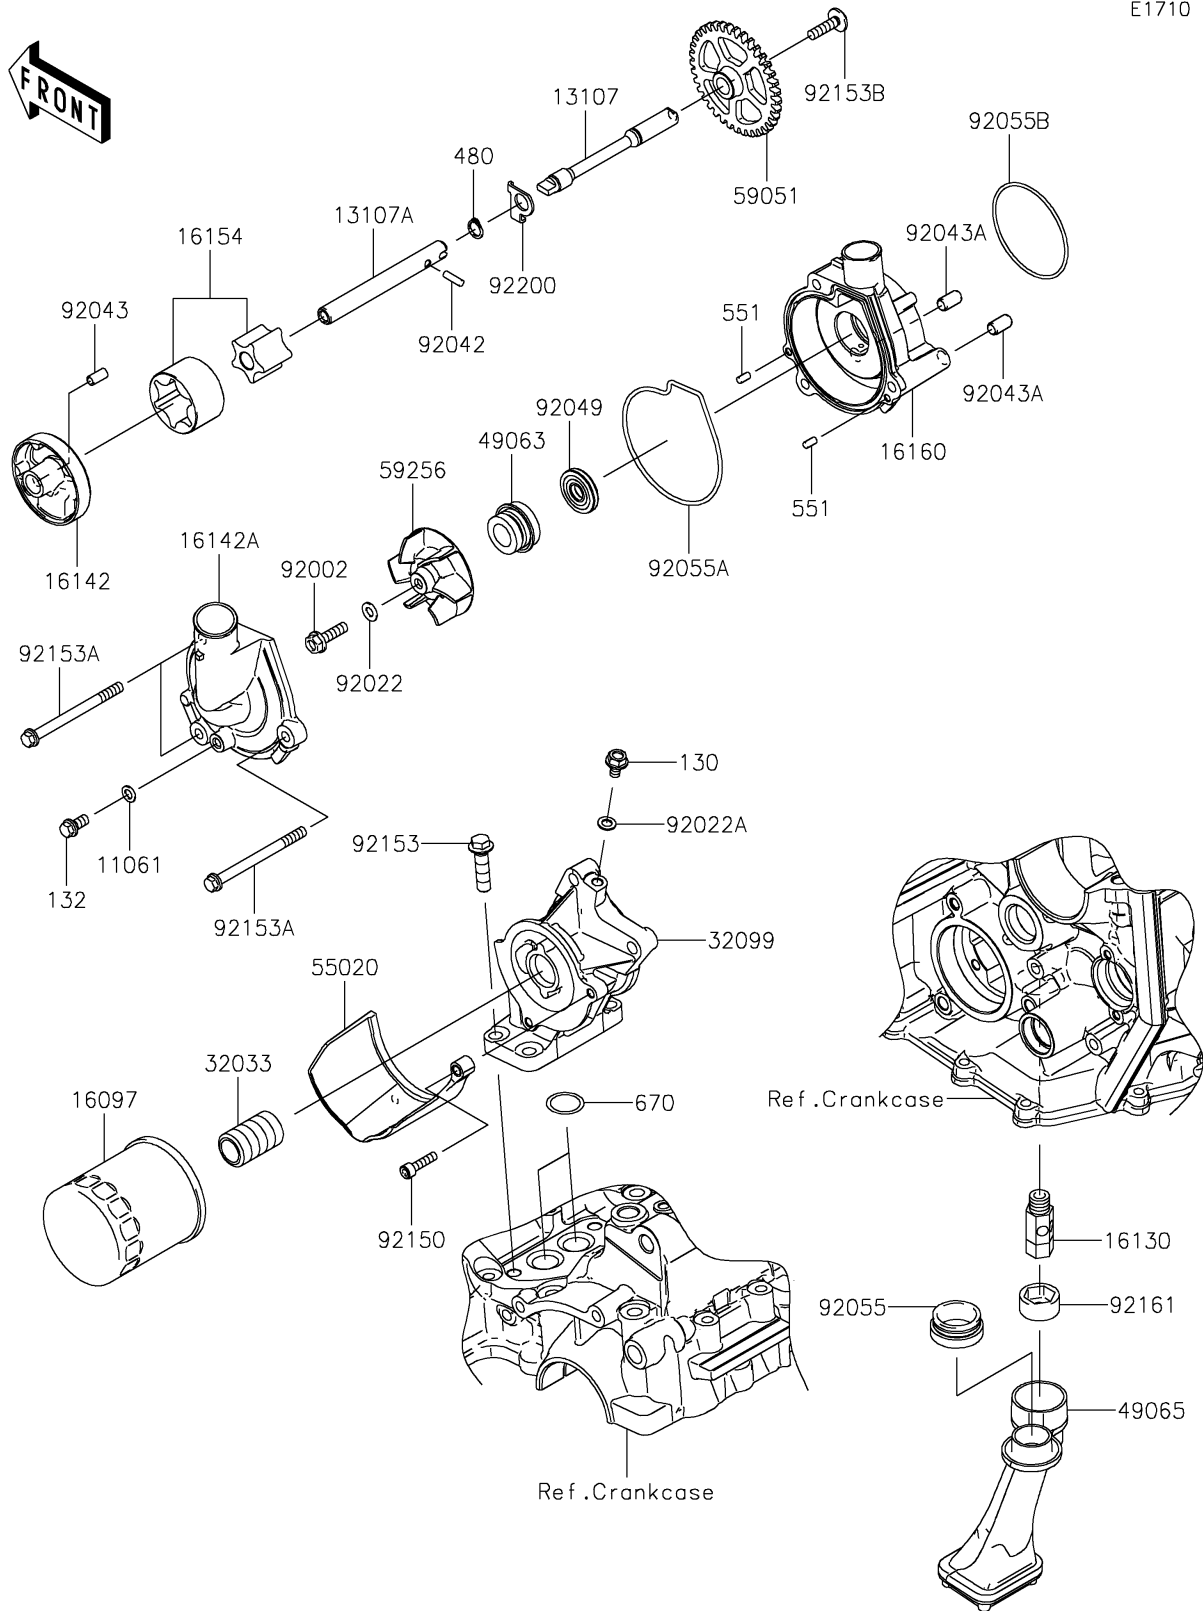

2021 Ninja® ZX™-6R ABS KRT Edition

PARTS DIAGRAM

Oil Pump/Oil Filter

E1710

2021 Ninja[®] ZX[™]-6R ABS KRT Edition

Kawasaki
Let the Good Times Roll[®]

PARTS LIST

Oil Pump/Oil Filter

ITEM NAME

PART NUMBER

QUANTITY
