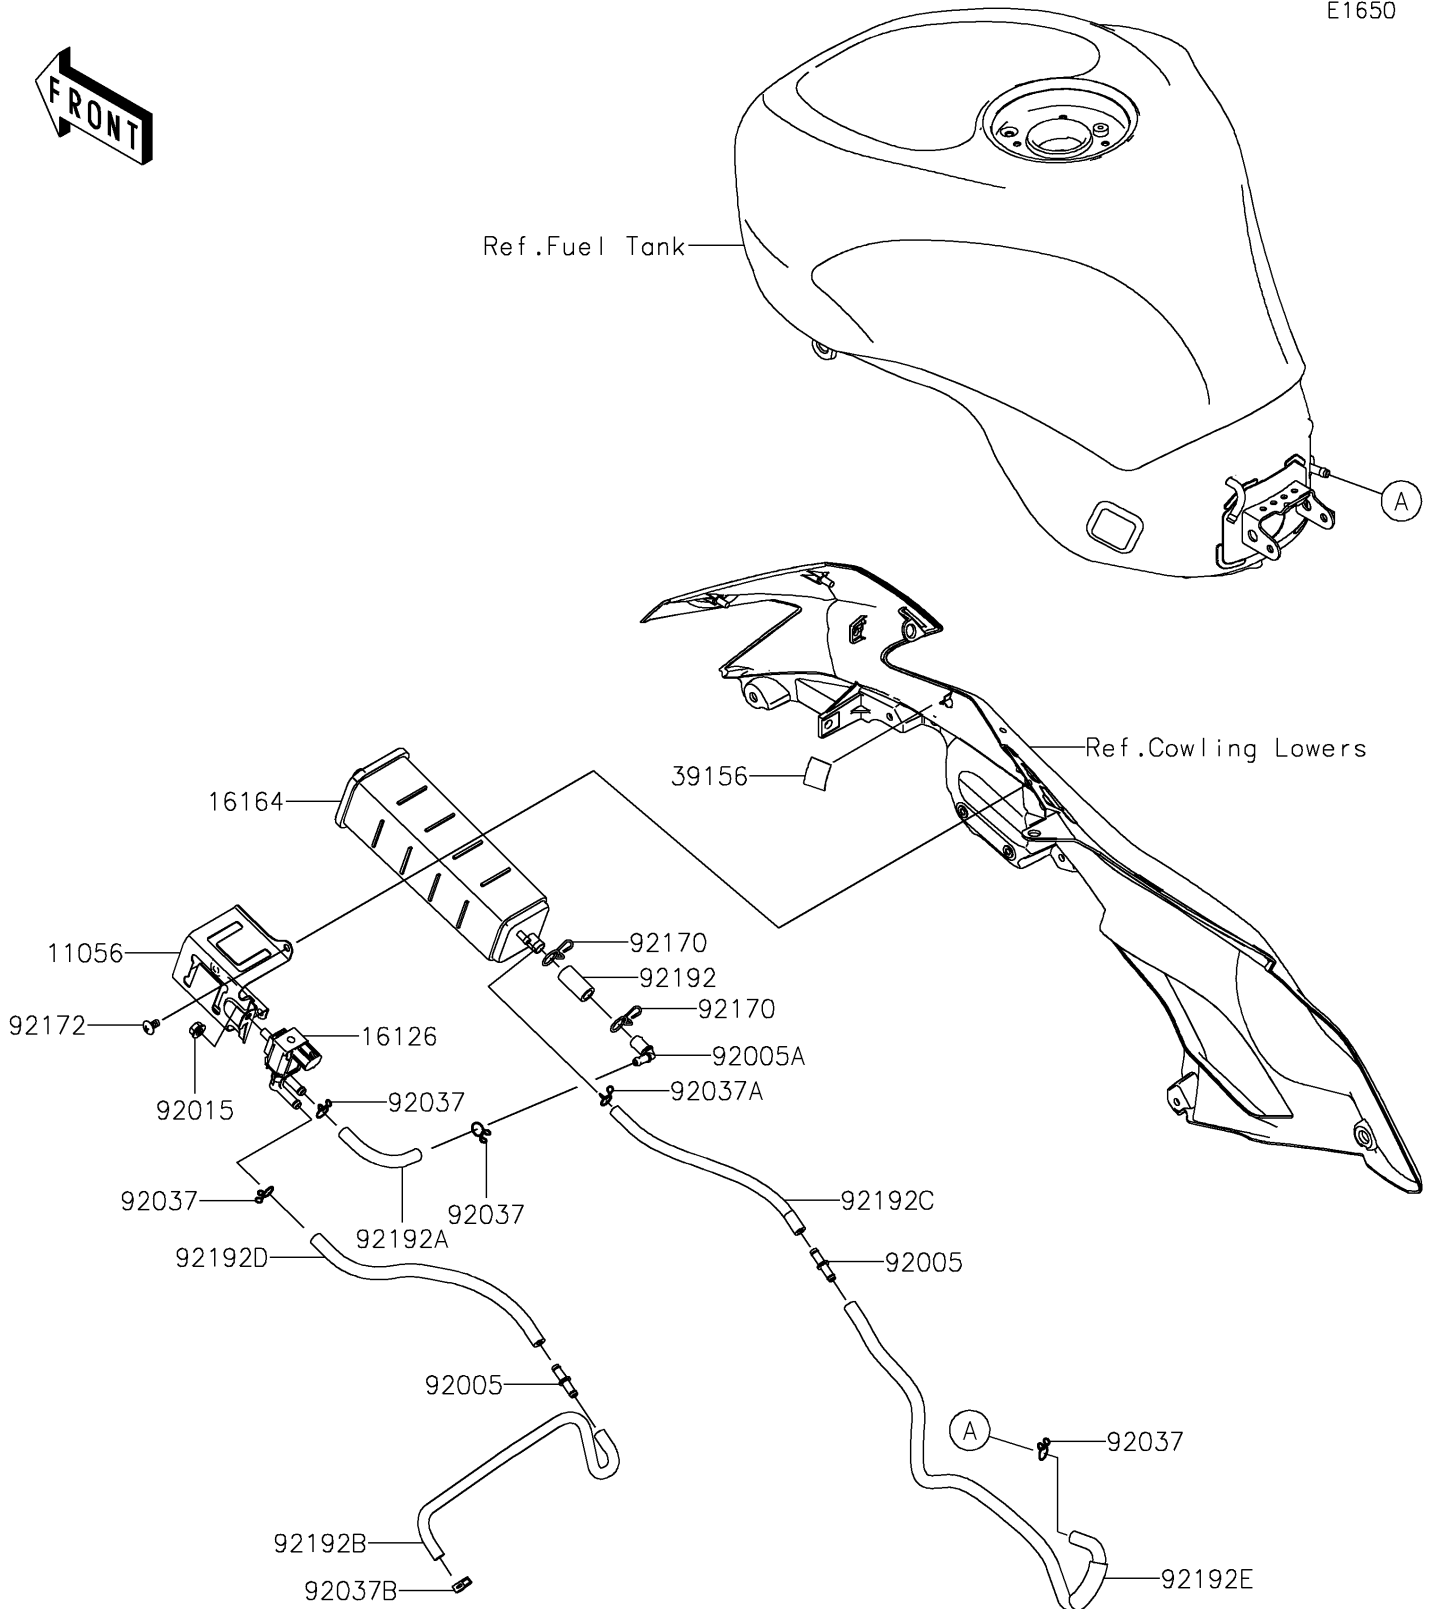

2021 Ninja® ZX™-6R ABS KRT Edition

PARTS DIAGRAM

Fuel Evaporative System(CA)

E1650

2021 Ninja[®] ZX[™]-6R ABS KRT Edition

Kawasaki
Let the Good Times Roll[®]

PARTS LIST

Fuel Evaporative System(CA)

ITEM NAME

PART NUMBER

QUANTITY
