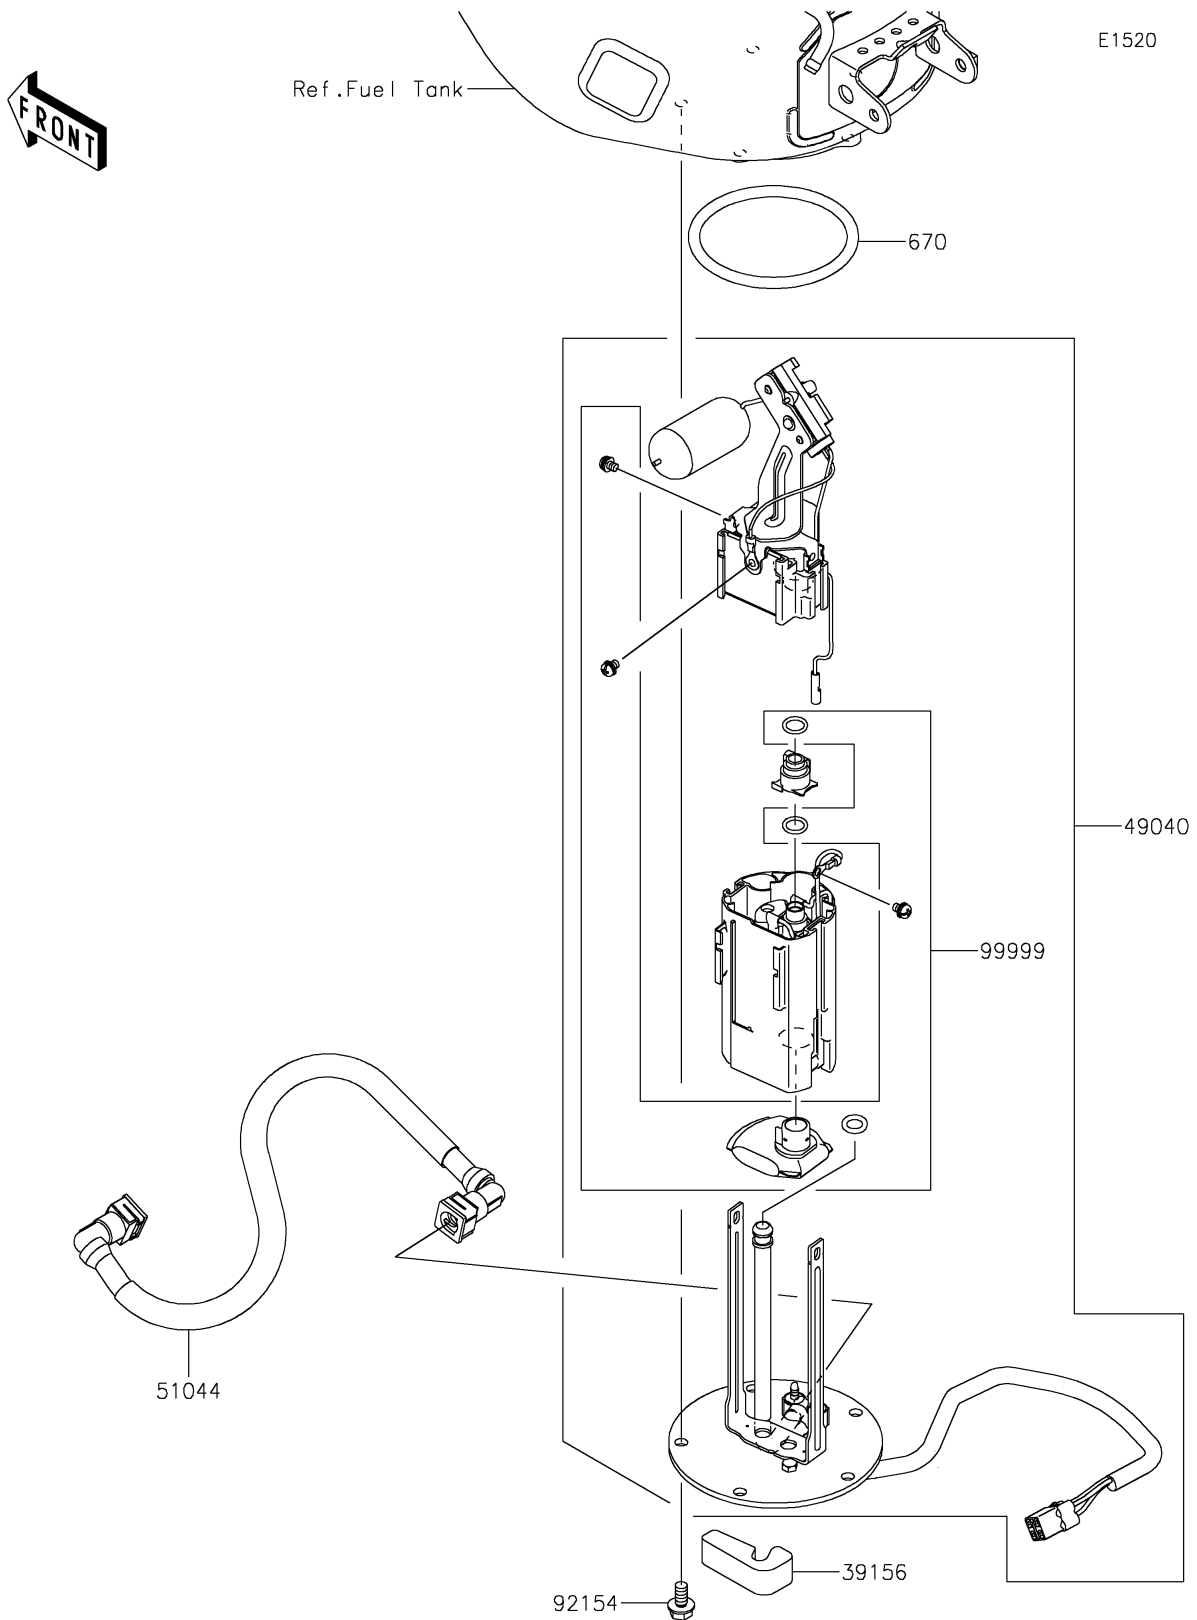

2021 Ninja[®] ZX[™]-6R ABS KRT Edition

PARTS DIAGRAM

Fuel Pump

2021 Ninja[®] ZX[™]-6R ABS KRT Edition

Kawasaki
Let the Good Times Roll[®]

PARTS LIST

Fuel Pump

ITEM NAME	PART NUMBER	QUANTITY
-----------	-------------	----------
