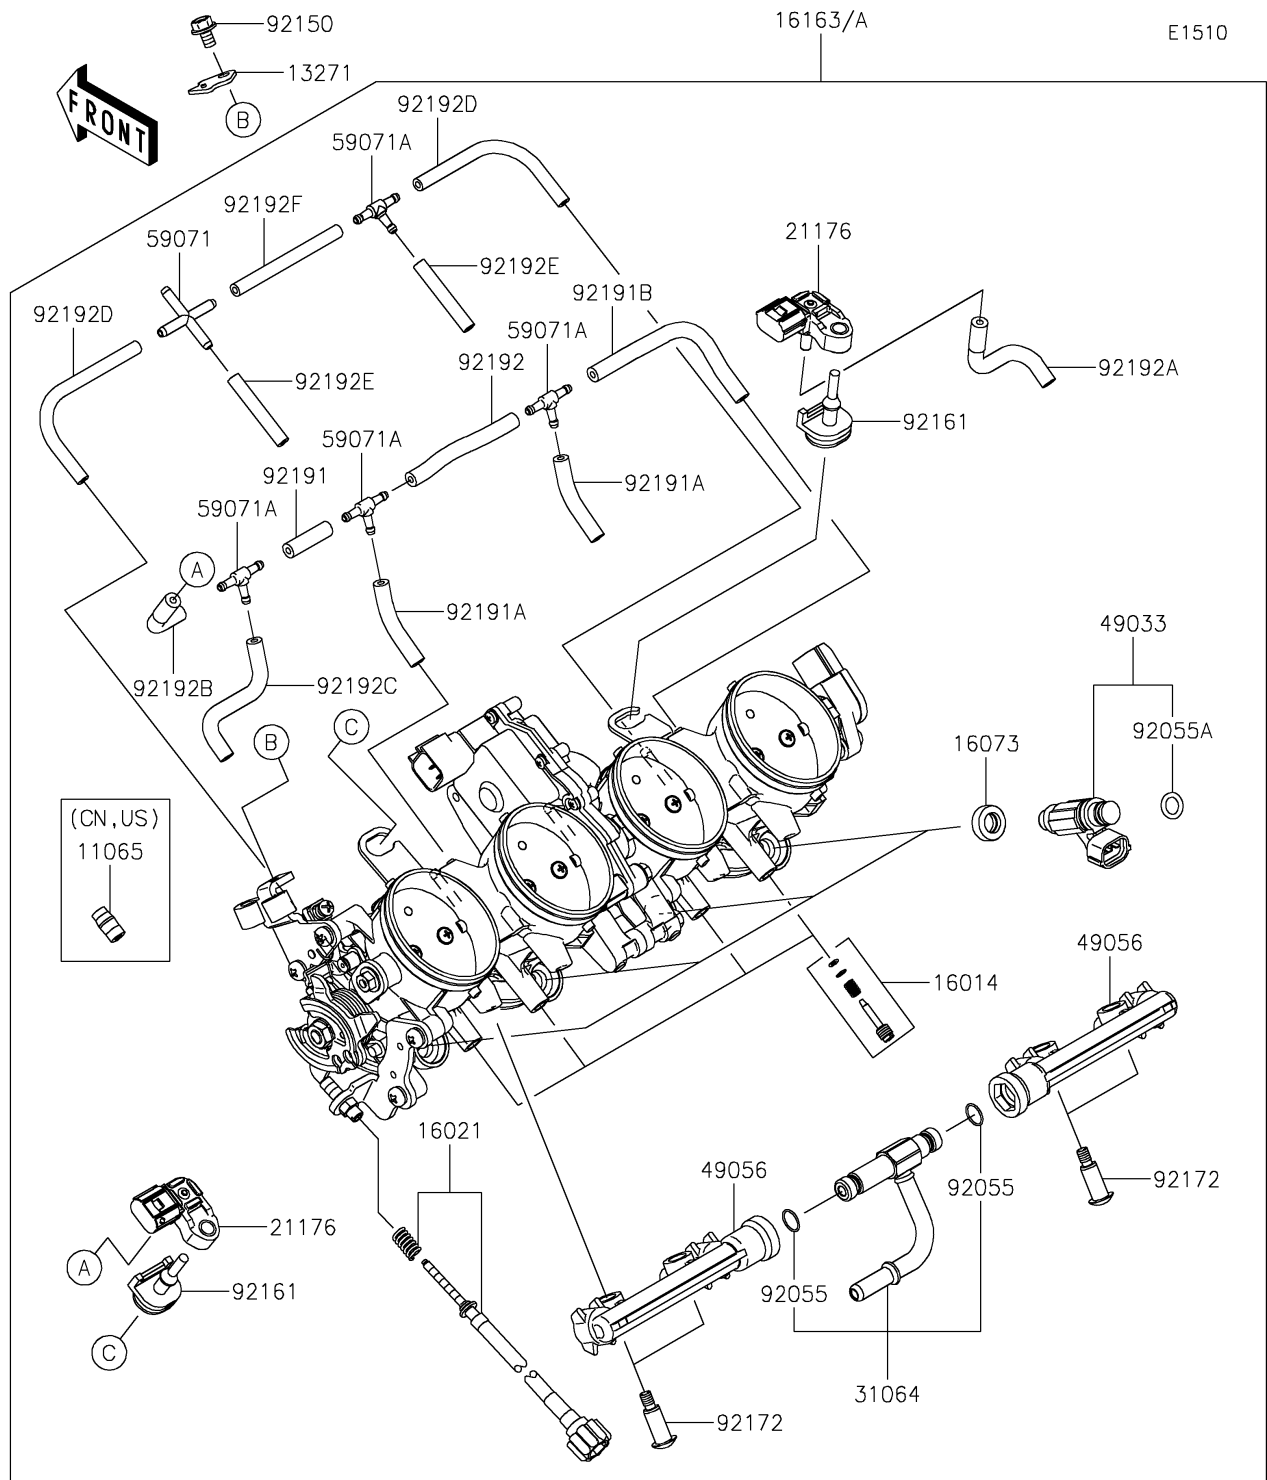

2021 Ninja[®] ZX[™]-6R ABS KRT Edition

PARTS DIAGRAM

Throttle

2021 Ninja® ZX™ -6R ABS KRT Edition

Kawasaki
Let the Good Times Roll®

PARTS LIST

Throttle

ITEM NAME	PART NUMBER	QUANTITY
-----------	-------------	----------
