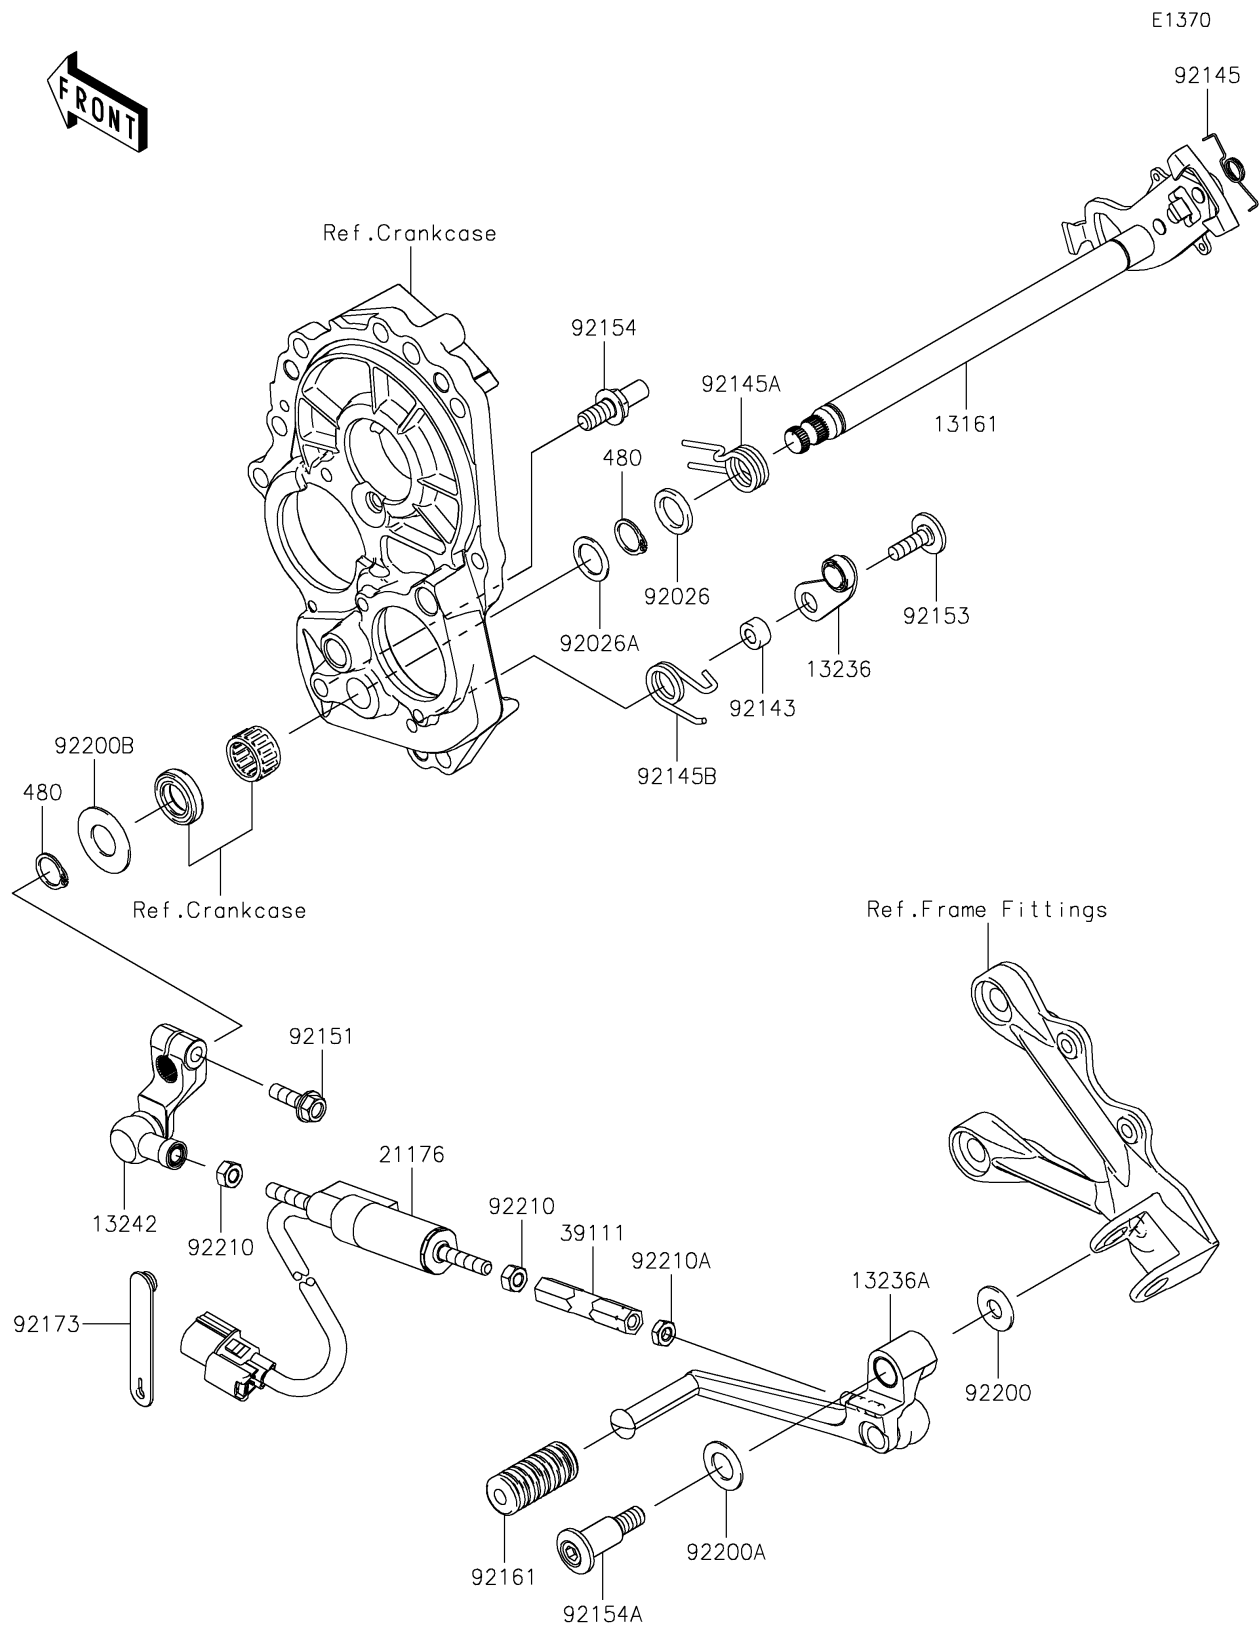

2021 NINJA® ZX™-6R KRT EDITION

PARTS DIAGRAM

Gear Change Mechanism

2021 NINJA® ZX™ -6R KRT EDITION

PARTS LIST

Gear Change Mechanism

ITEM NAME	PART NUMBER	QUANTITY
-----------	-------------	----------
