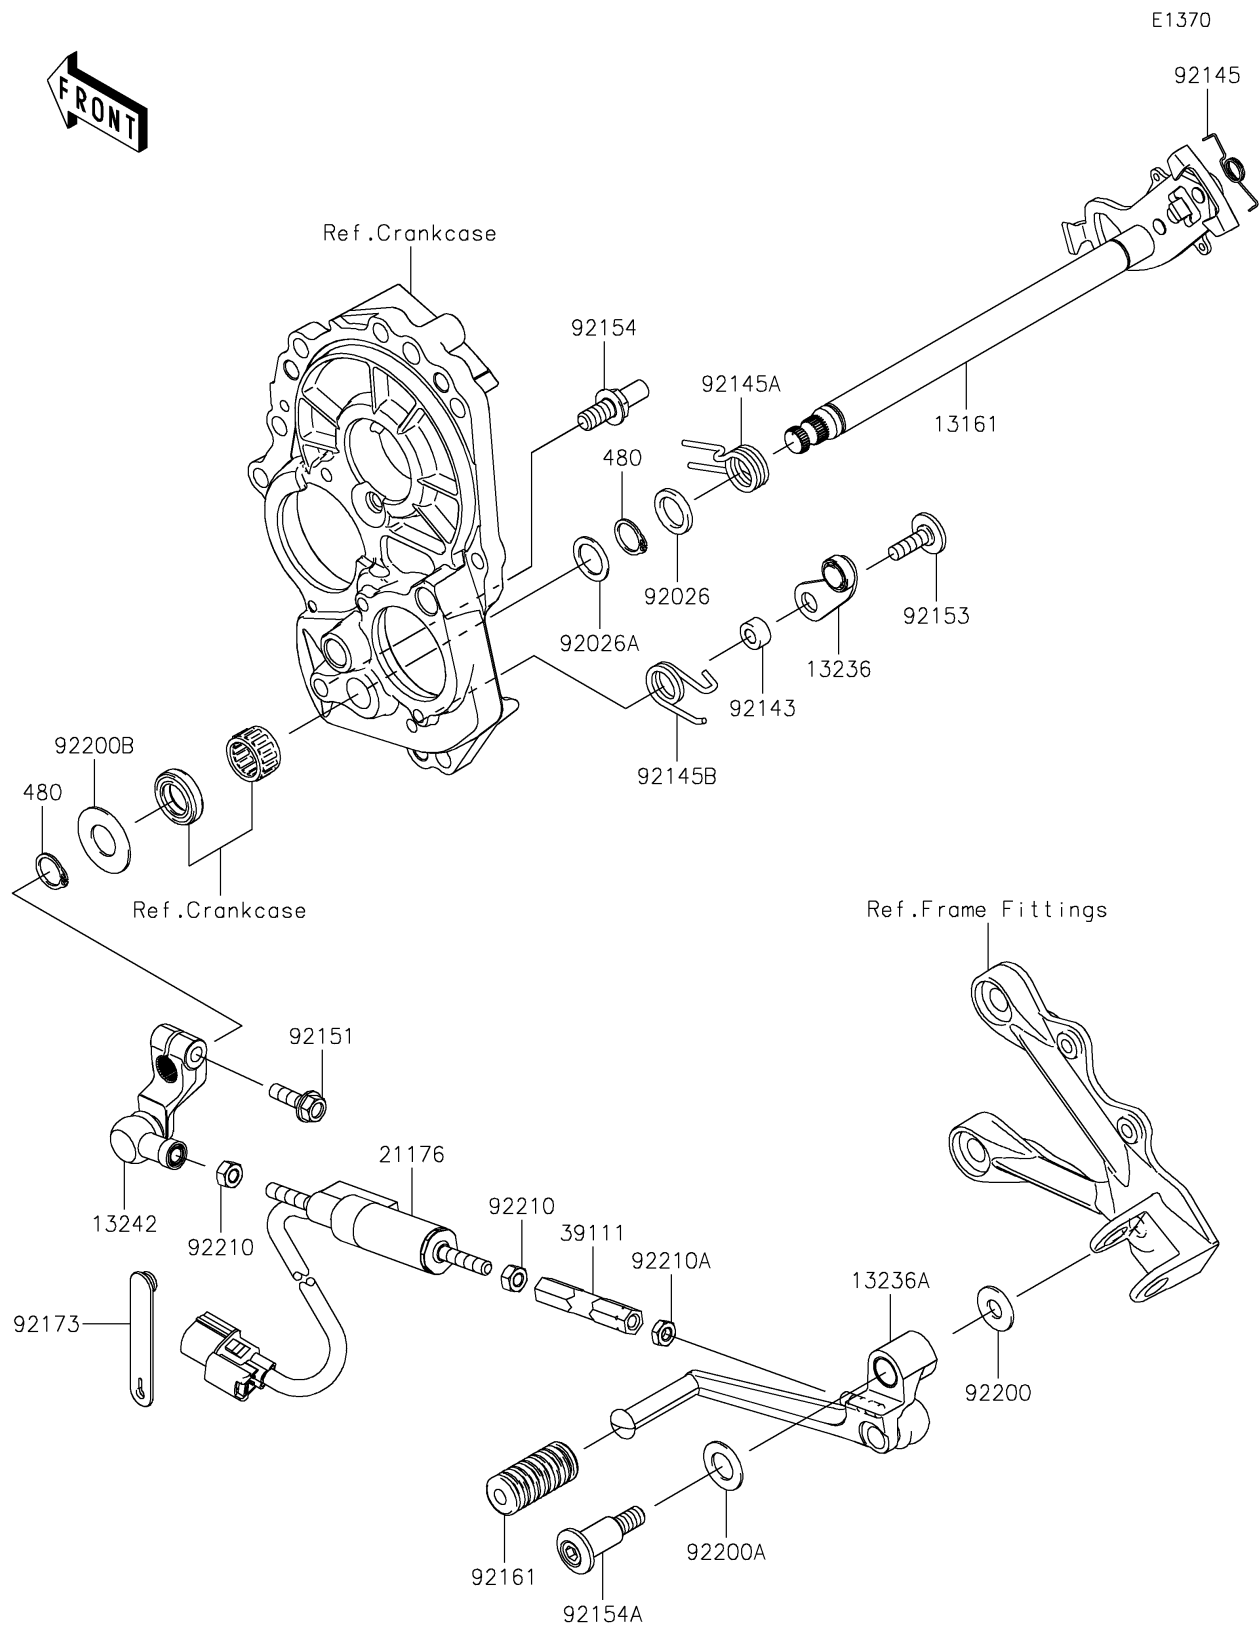

2021 Ninja® ZX™-6R ABS KRT Edition

PARTS DIAGRAM

Gear Change Mechanism

2021 Ninja® ZX™ -6R ABS KRT Edition

Kawasaki
Let the Good Times Roll®

PARTS LIST

Gear Change Mechanism

ITEM NAME	PART NUMBER	QUANTITY
-----------	-------------	----------
