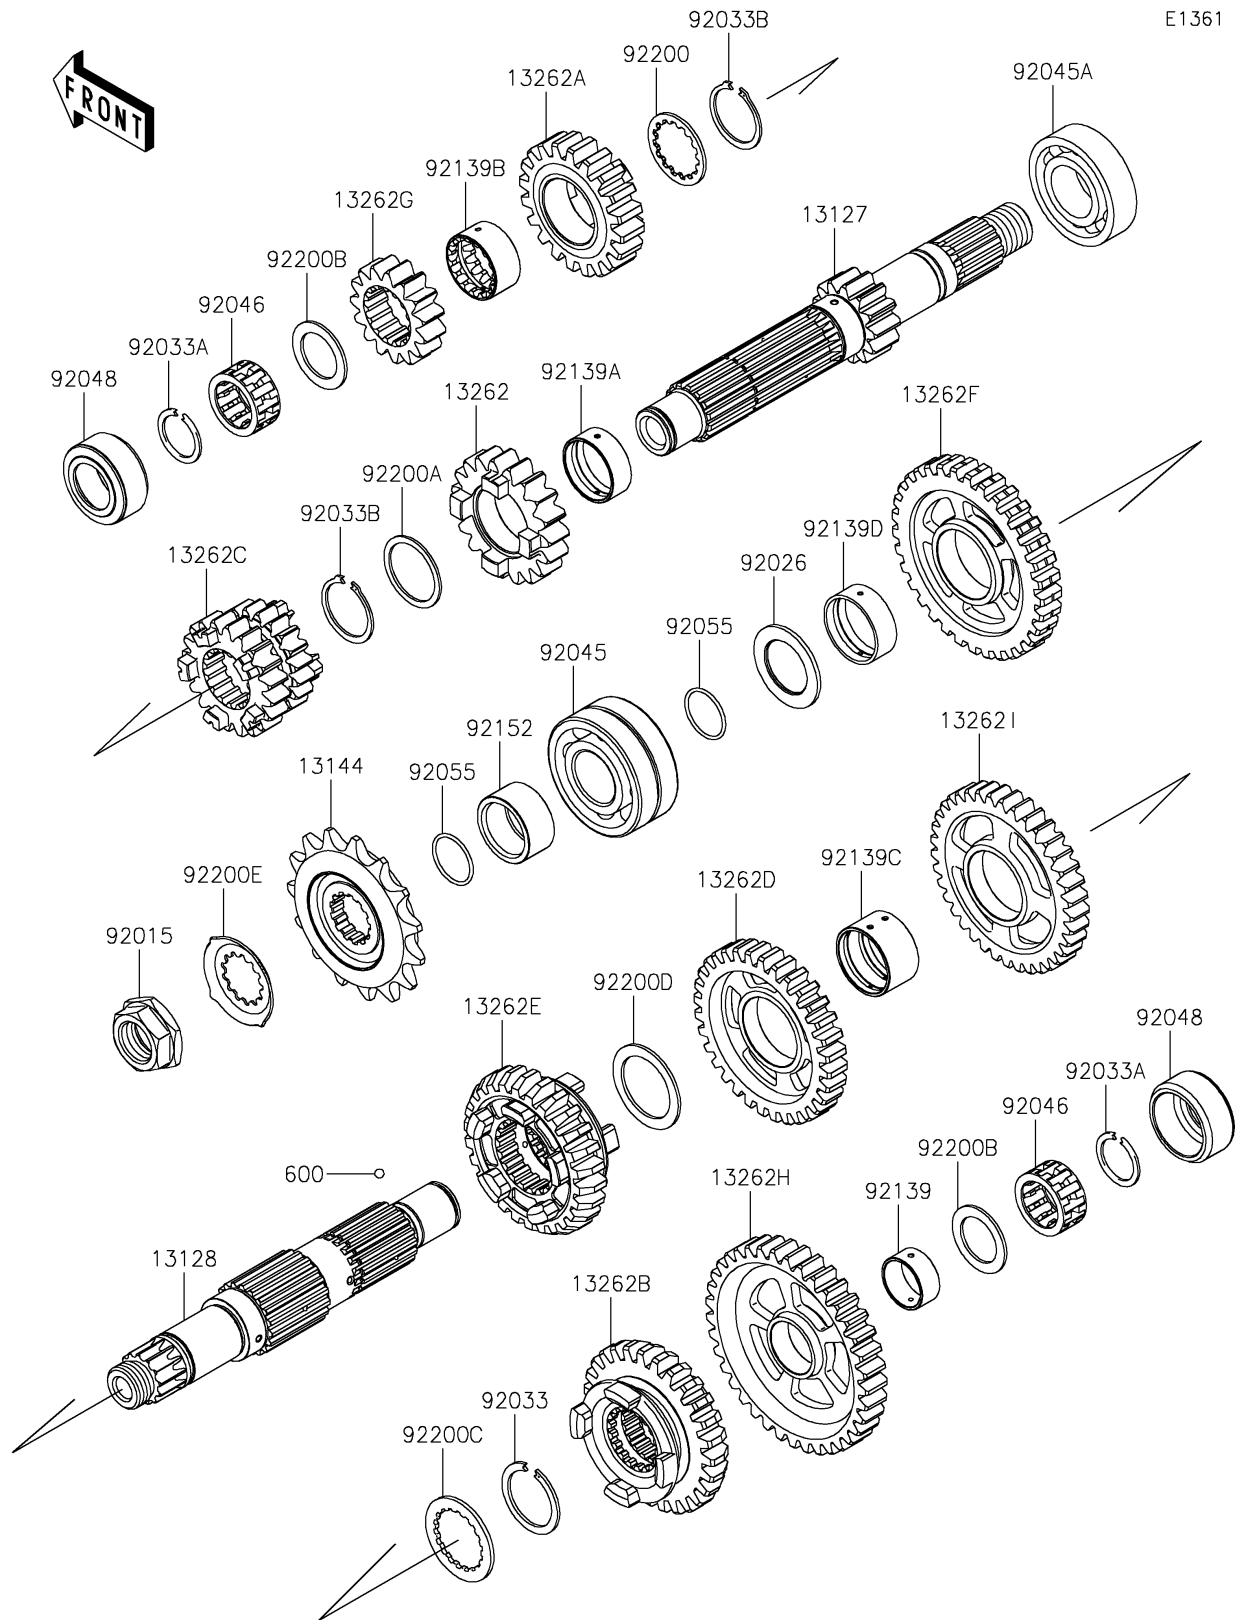

2021 Ninja® ZX™-6R ABS KRT Edition

PARTS DIAGRAM

Transmission

2021 Ninja[®] ZX[™]-6R ABS KRT Edition

Kawasaki
Let the Good Times Roll[®]

PARTS LIST

Transmission

ITEM NAME

PART NUMBER

QUANTITY
