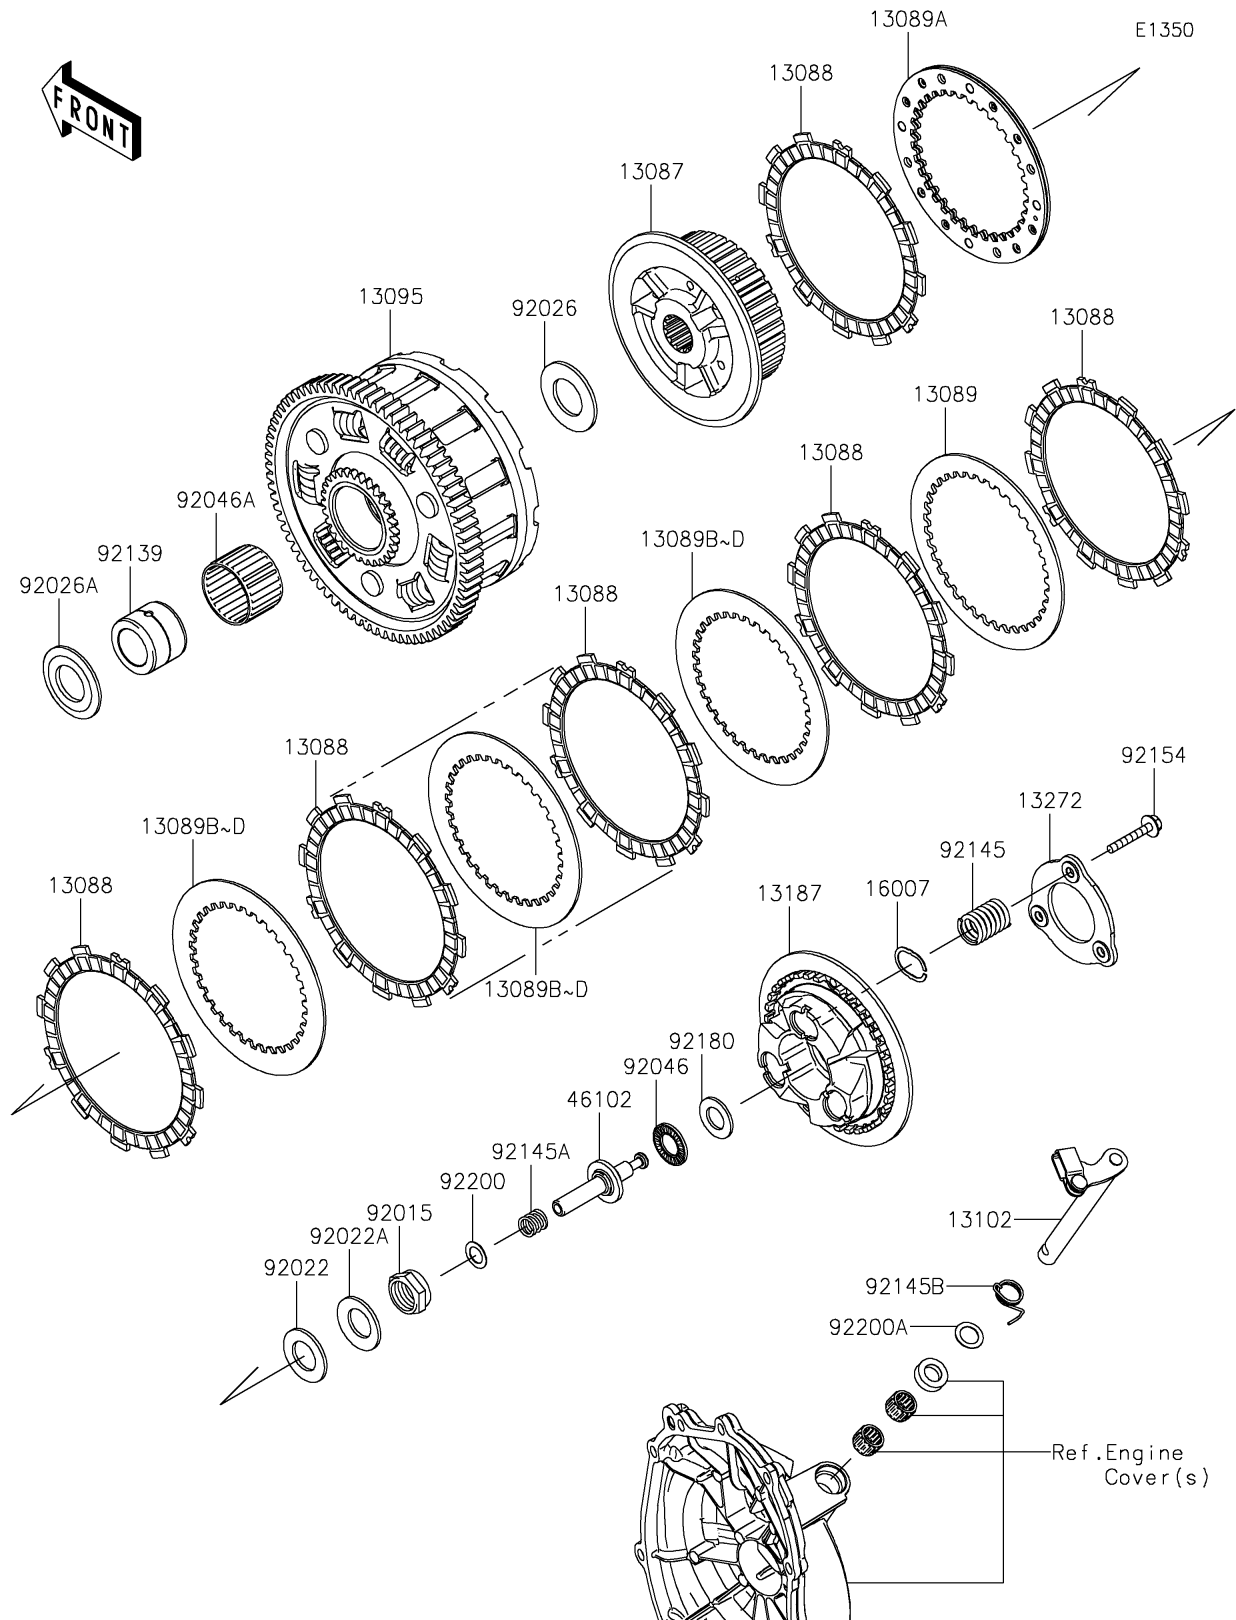

2021 Ninja® ZX™-6R ABS

PARTS DIAGRAM

Clutch

2021 Ninja® ZX™-6R ABS

PARTS LIST

Clutch

ITEM NAME	PART NUMBER	QUANTITY
HUB-CLUTCH (Ref # 13087)	13087-0561	1
PLATE-FRICTION (Ref # 13088)	13088-0560	8
PLATE-CLUTCH,T=2.3 (Ref # 13089)	13089-0023	1
PLATE-CLUTCH,SPG COMP (Ref # 13089A)	13089-0024	1
PLATE-CLUTCH,T=2.0 (Ref # 13089B)	13089-1073	AR
PLATE-CLUTCH,T=2.3 (Ref # 13089C)	13089-1084	5
PLATE-CLUTCH,T=2.6 (Ref # 13089D)	13089-1115	AR
HOUSING-COMP-CLUTCH (Ref # 13095)	13095-0570	1
RELEASE-COMP-CLUTCH (Ref # 13102)	13102-0077	1
PLATE-CLUTCH OPERATING (Ref # 13187)	13187-0021	1
PLATE (Ref # 13272)	13272-1413	1
SEAT-SPRING (Ref # 16007)	16007-0711	3
ROD (Ref # 46102)	46102-0090	1
NUT,20MM (Ref # 92015)	92015-1555	1
WASHER,20.3X36X2.3 (Ref # 92022)	92022-1116	1
WASHER,20.3X36X3.7 (Ref # 92022A)	92022-1868	1
SPACER,25.5X47X2.5 (Ref # 92026)	92026-022	1
SPACER (Ref # 92026A)	92026-1356	1
BEARING-NEEDLE,AXK1102 (Ref # 92046)	92046-1052	1
BEARING-NEEDLE,K38X43X28.8X (Ref # 92046A)	92046-1263	1
BUSHING,25X38X29.05 (Ref # 92139)	92139-0067	1
SPRING (Ref # 92145)	92145-0937	3
SPRING,ROD (Ref # 92145A)	92145-1159	1
SPRING (Ref # 92145B)	92145-1741	1
BOLT,FLANGED,6X35 (Ref # 92154)	92154-1116	3
SHIM,15.3X27.5X2.0 (Ref # 92180)	92180-0149	1
WASHER,11.2X18X0.5 (Ref # 92200)	92200-1423	1
WASHER,12X18.5X0.5 (Ref # 92200A)	92200-1487	1