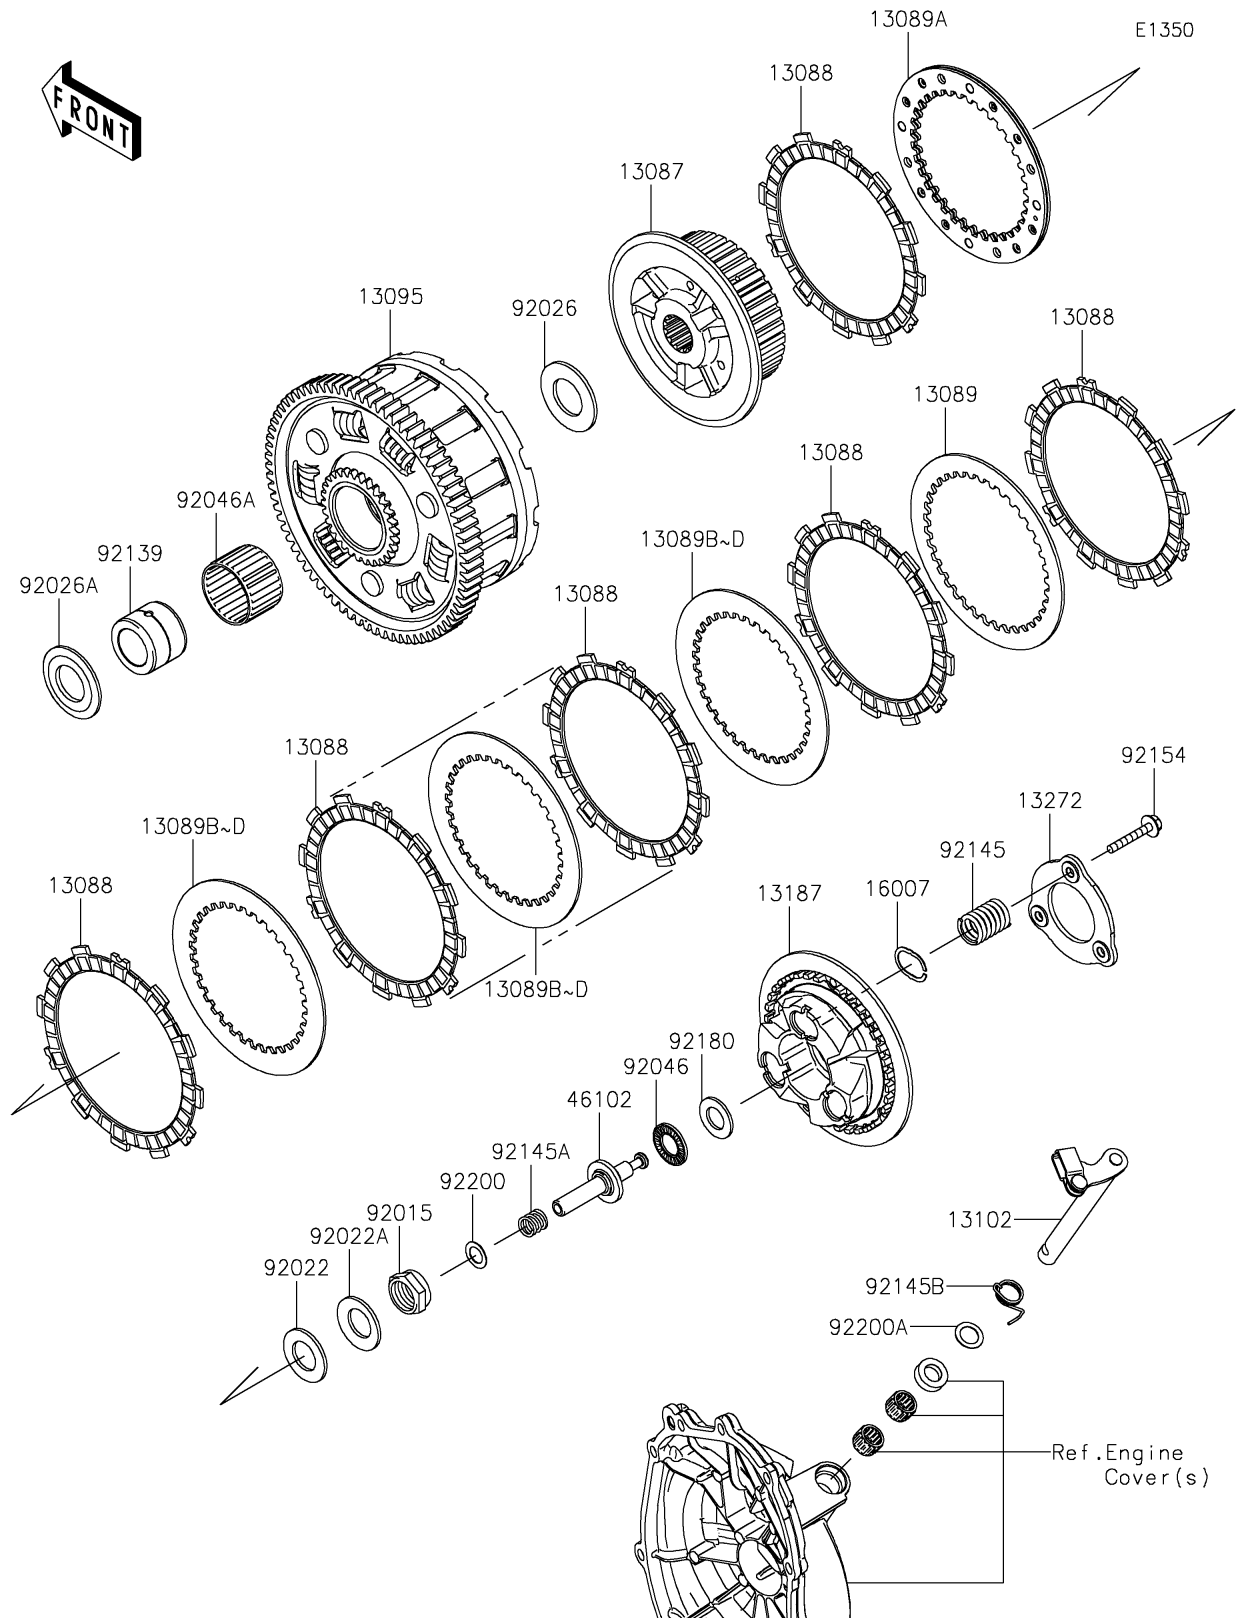

2021 Ninja® ZX™-6R ABS KRT Edition

Kawasaki
Let the Good Times Roll®

PARTS DIAGRAM

Clutch

2021 Ninja® ZX™ -6R ABS KRT Edition

Kawasaki
Let the Good Times Roll®

PARTS LIST

Clutch

ITEM NAME	PART NUMBER	QUANTITY
-----------	-------------	----------
