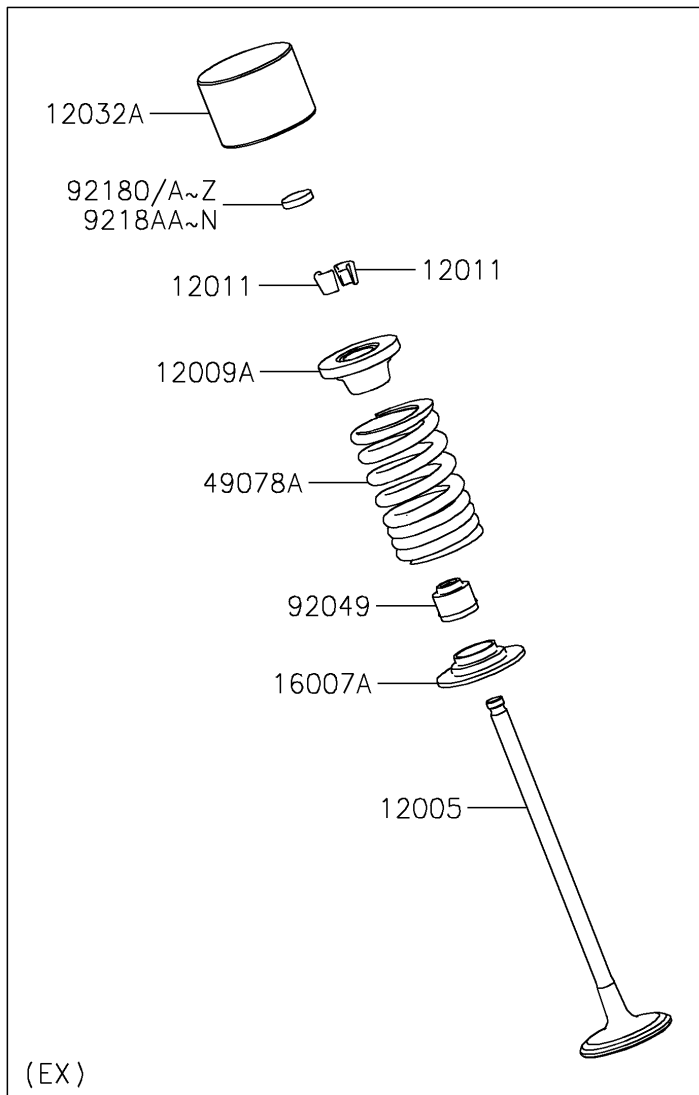

2021 Ninja® ZX™-6R ABS KRT Edition

PARTS DIAGRAM

Valve(s)

E1210

2021 Ninja[®] ZX[™]-6R ABS KRT Edition

Kawasaki
Let the Good Times Roll[®]

PARTS LIST

Valve(s)

ITEM NAME

PART NUMBER

QUANTITY
