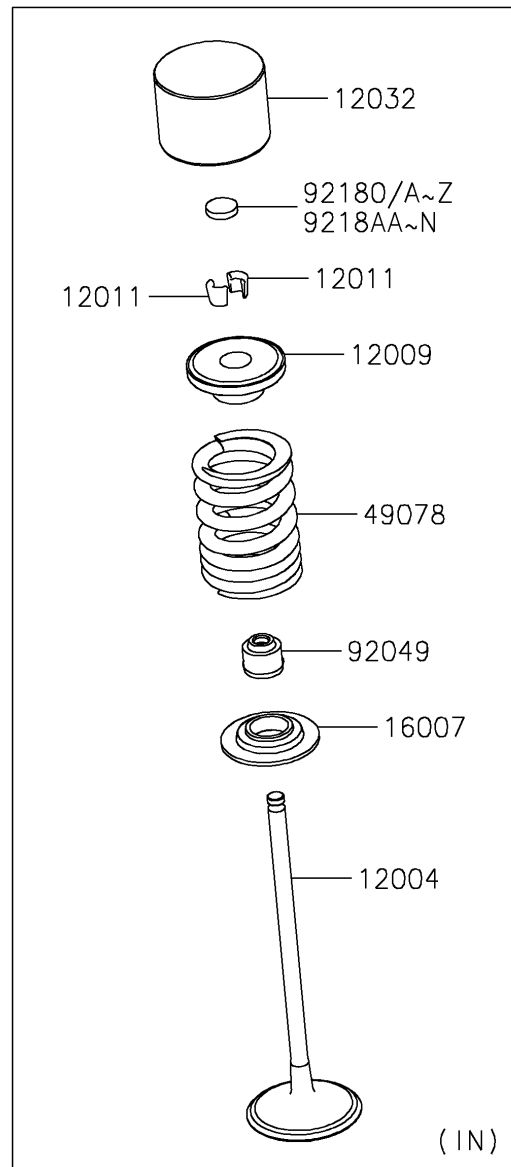

2021 Ninja® ZX™-6R ABS KRT Edition

PARTS DIAGRAM

Valve(s)

E1210

2021 Ninja[®] ZX[™]-6R ABS KRT Edition

Kawasaki
Let the Good Times Roll[®]

PARTS LIST

Valve(s)

ITEM NAME

PART NUMBER

QUANTITY
