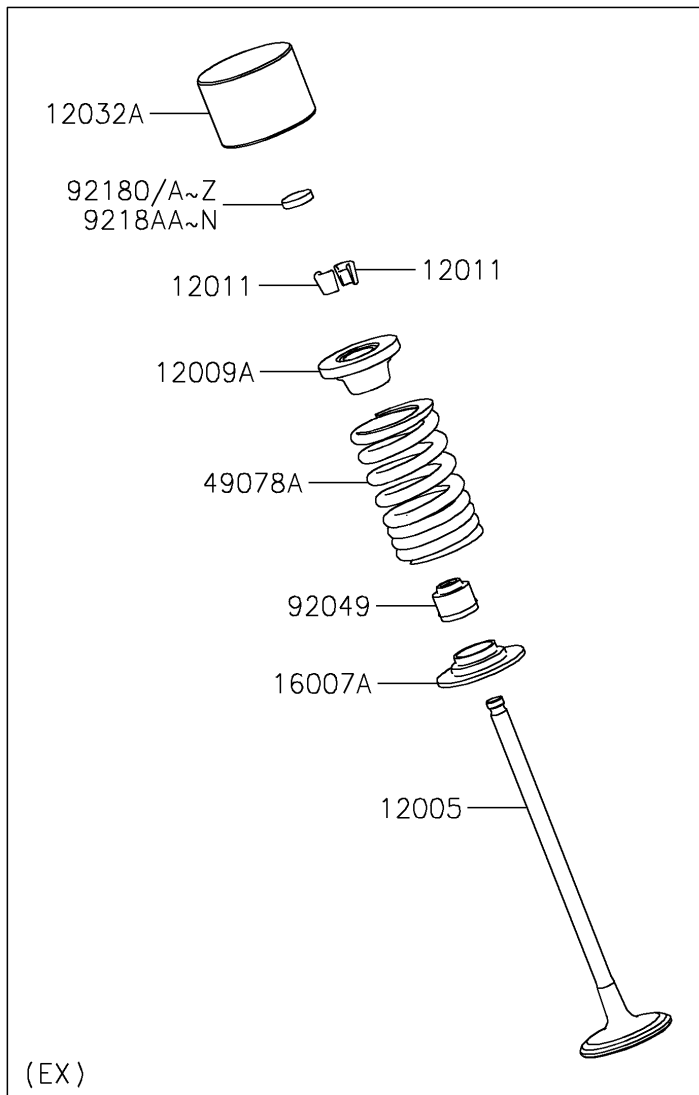

2021 Ninja[®] ZX[™]-6R ABS KRT Edition

PARTS DIAGRAM

Valve(s)

E1210

2021 Ninja® ZX™ -6R ABS KRT Edition

Kawasaki
Let the Good Times Roll®

PARTS LIST

Valve(s)

ITEM NAME

PART NUMBER

QUANTITY
