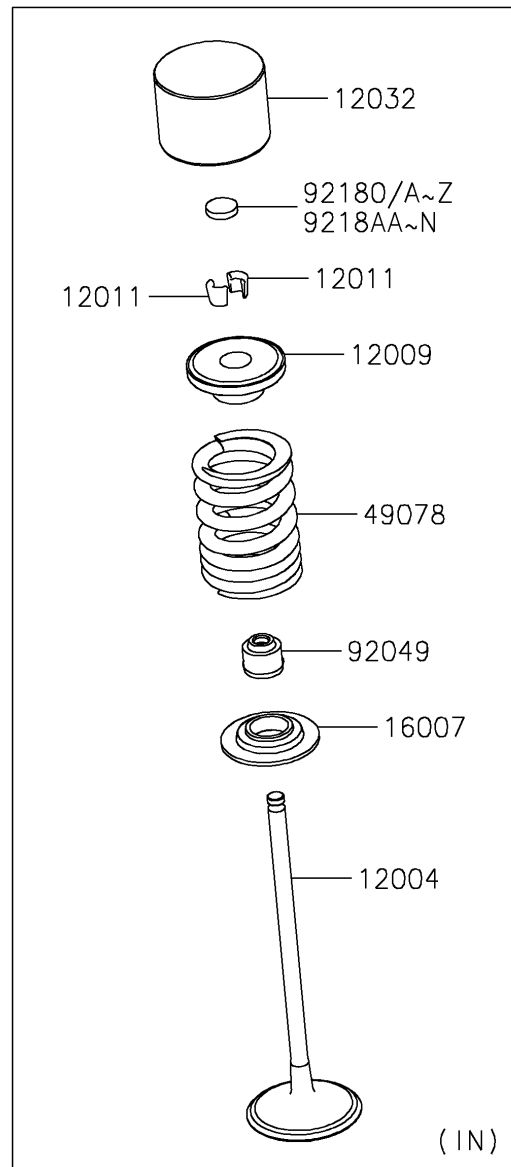

2021 Ninja[®] ZX[™]-6R ABS KRT Edition

PARTS DIAGRAM

Valve(s)

E1210

2021 Ninja® ZX™ -6R ABS KRT Edition

Kawasaki
Let the Good Times Roll®

PARTS LIST

Valve(s)

ITEM NAME

PART NUMBER

QUANTITY
