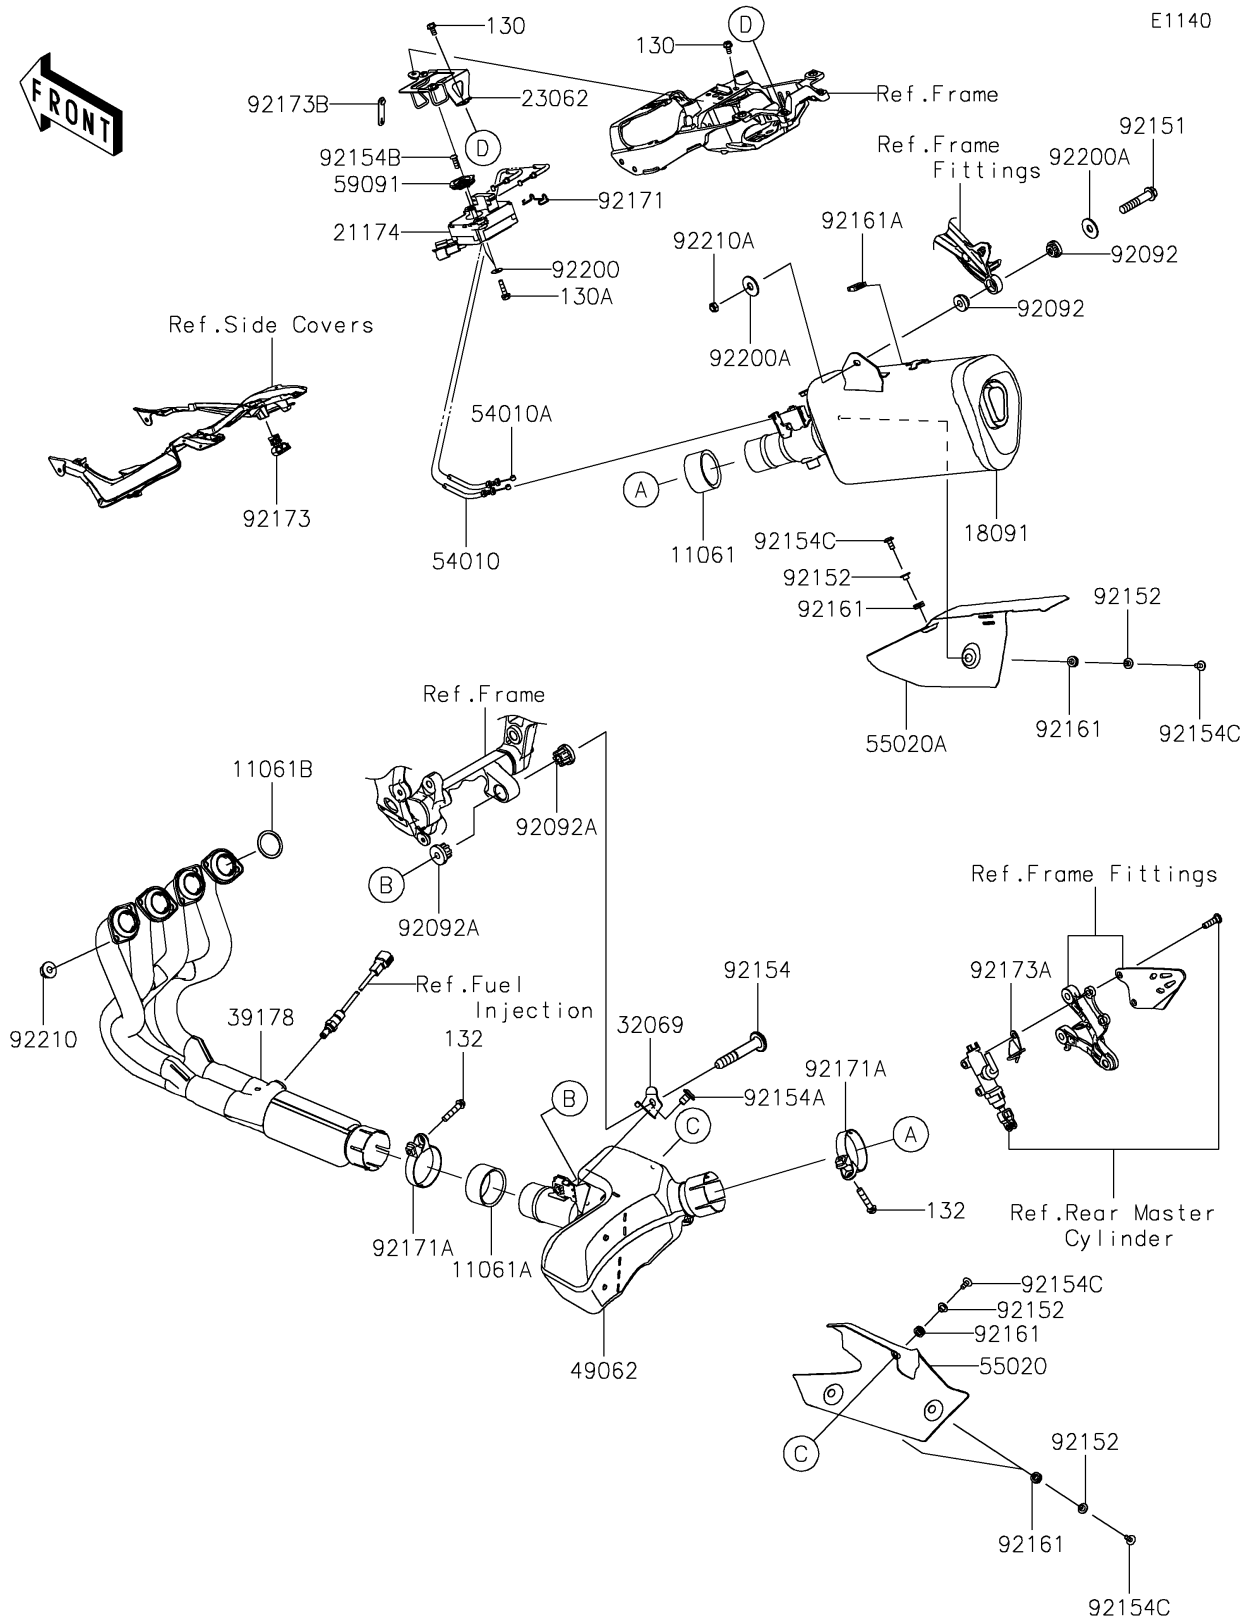

2021 Ninja® ZX™-6R ABS KRT Edition

PARTS DIAGRAM

Muffler(s)

2021 Ninja® ZX™ -6R ABS KRT Edition

Kawasaki
Let the Good Times Roll®

PARTS LIST

Muffler(s)

ITEM NAME

PART NUMBER

QUANTITY
