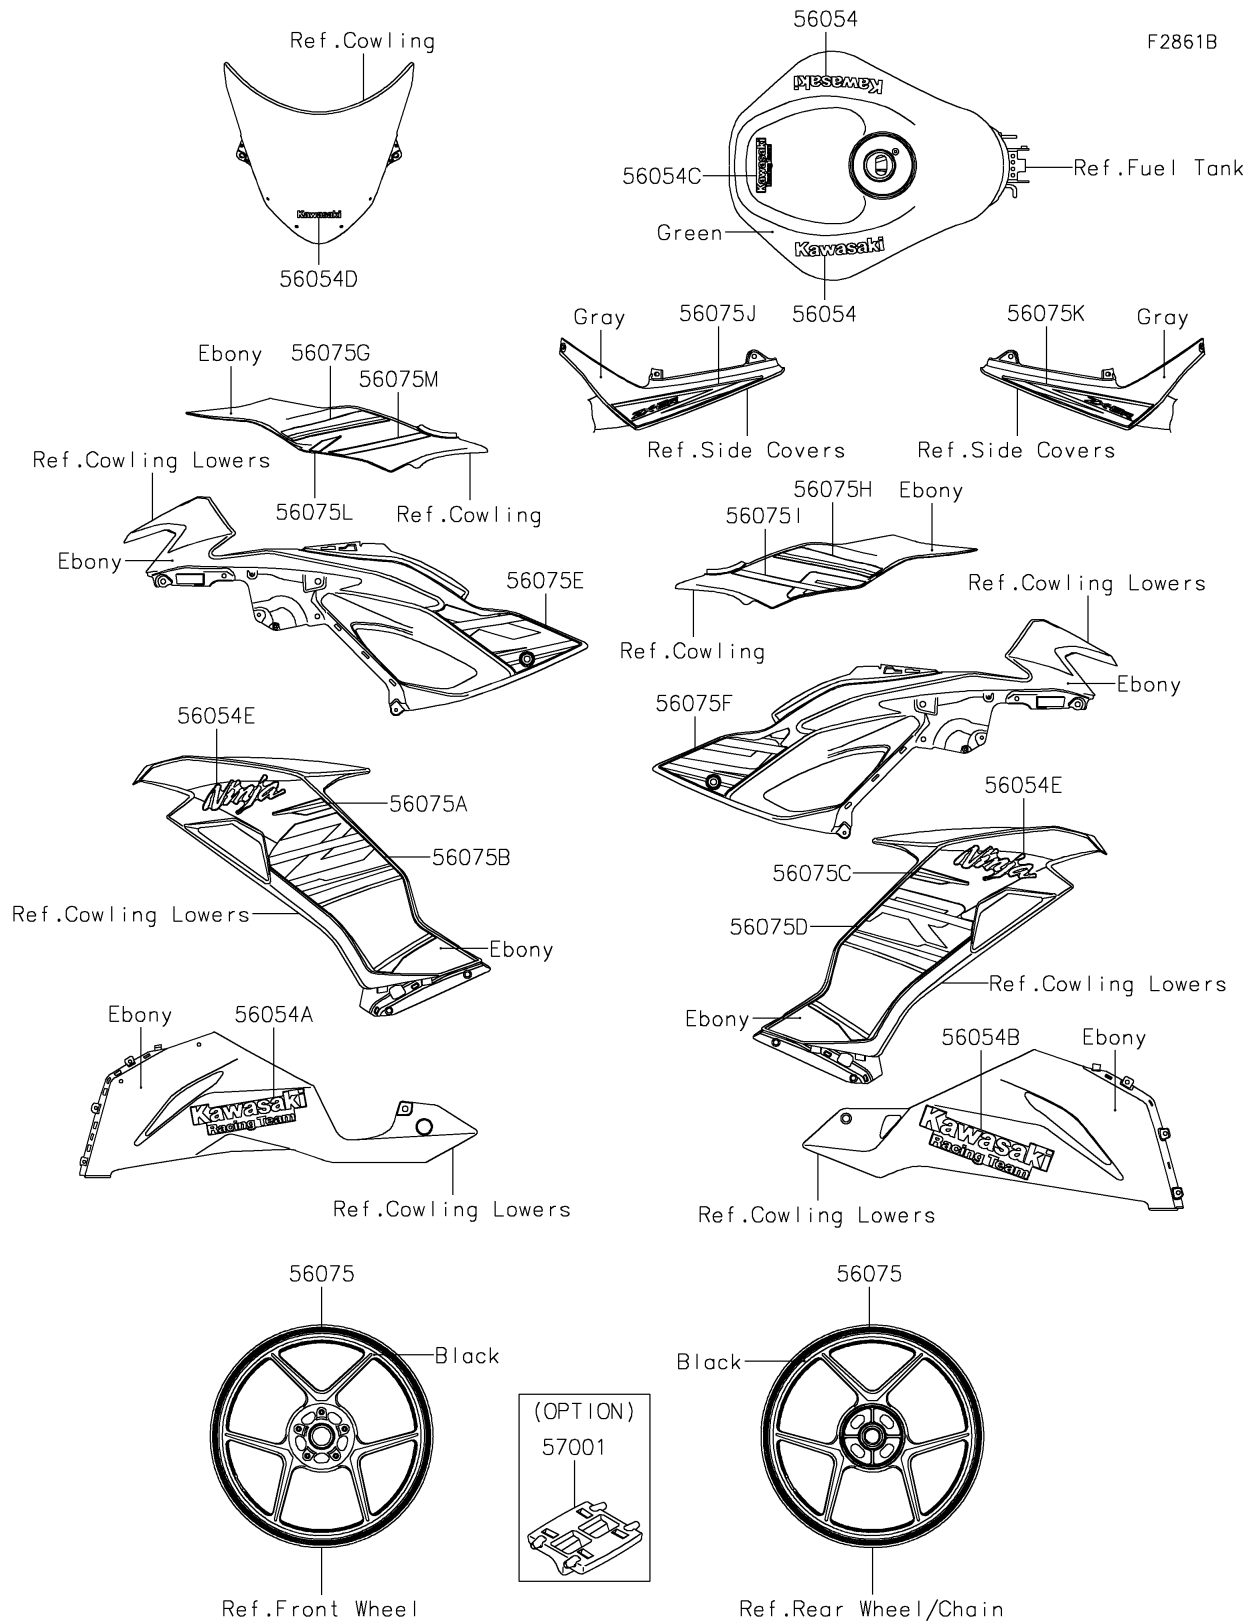

2020 Ninja® ZX™-6R

PARTS DIAGRAM

Decals(Green)(HKFA)

2020 Ninja[®] ZX[™]-6R

PARTS LIST

Decals(Green)(HKFA)

ITEM NAME

PART NUMBER

QUANTITY
