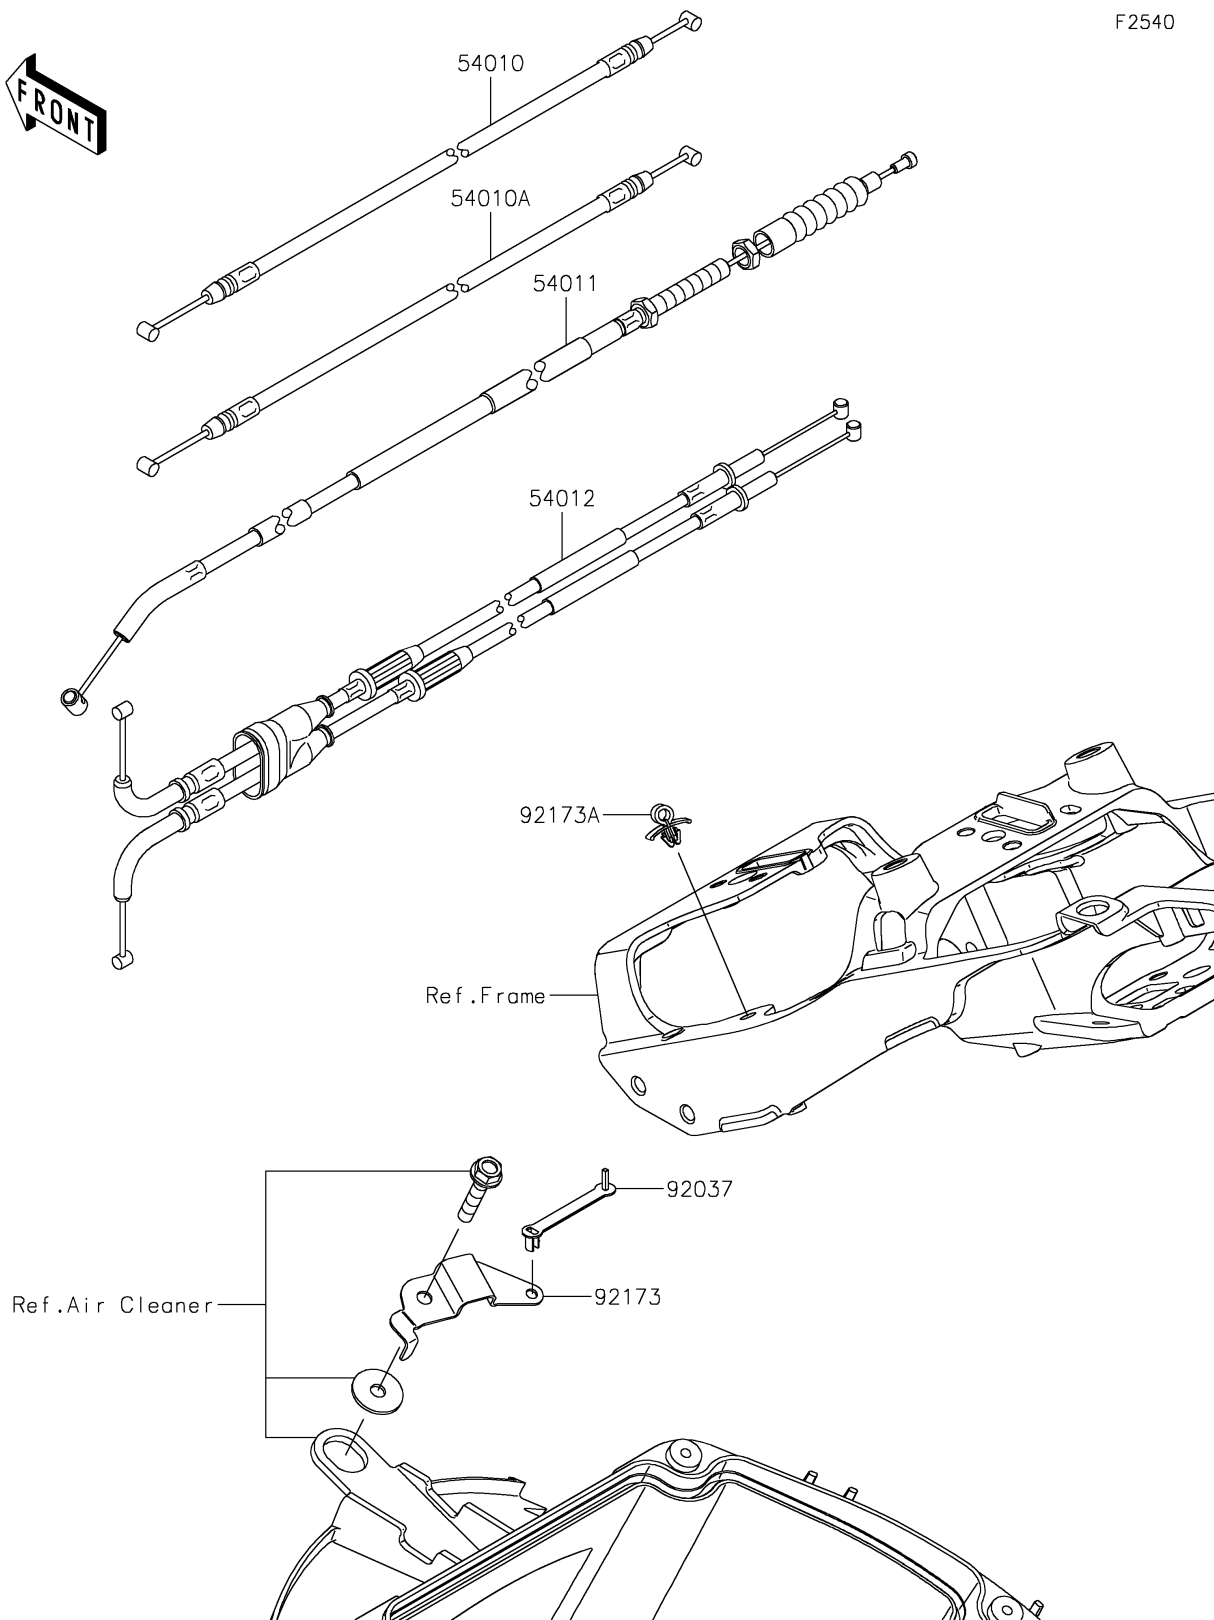

2020 Ninja[®] ZX[™]-6R

PARTS DIAGRAM

Cables

Kawasaki

Let the Good Times Roll[®]

F2540

2020 Ninja® ZX™-6R

PARTS LIST

Cables

ITEM NAME

PART NUMBER

QUANTITY
