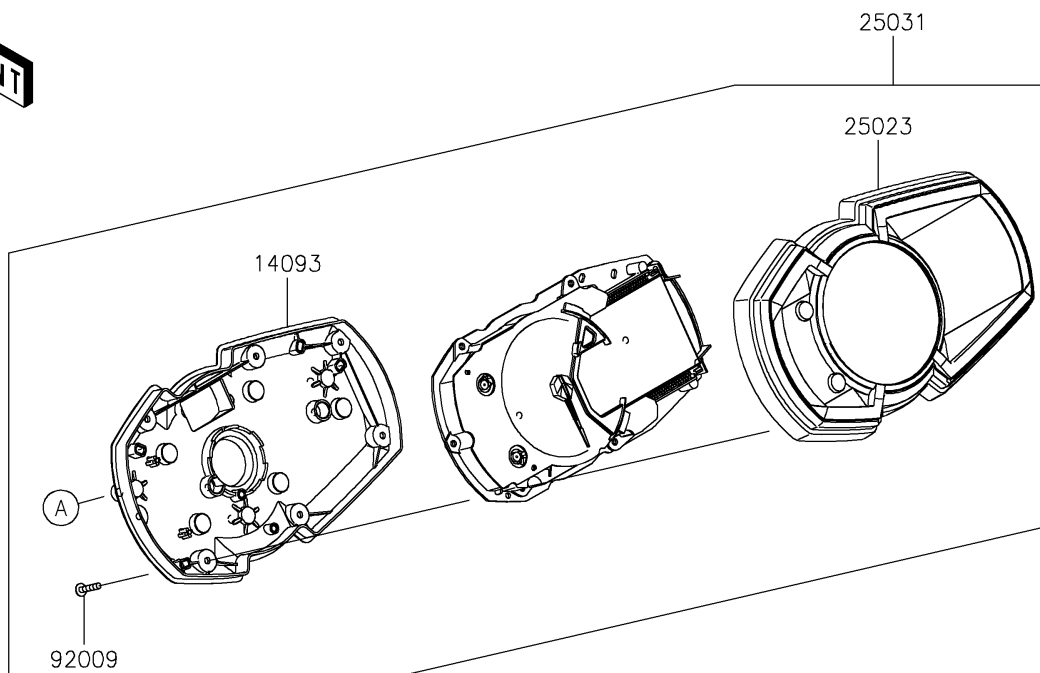

2020 Ninja[®] ZX[™]-6R

PARTS DIAGRAM

Meter(s)

Kawasaki

Let the Good Times Roll[®]

F2530

2020 Ninja® ZX™-6R

PARTS LIST

Meter(s)

Kawasaki
Let the Good Times Roll®

ITEM NAME

PART NUMBER

QUANTITY
