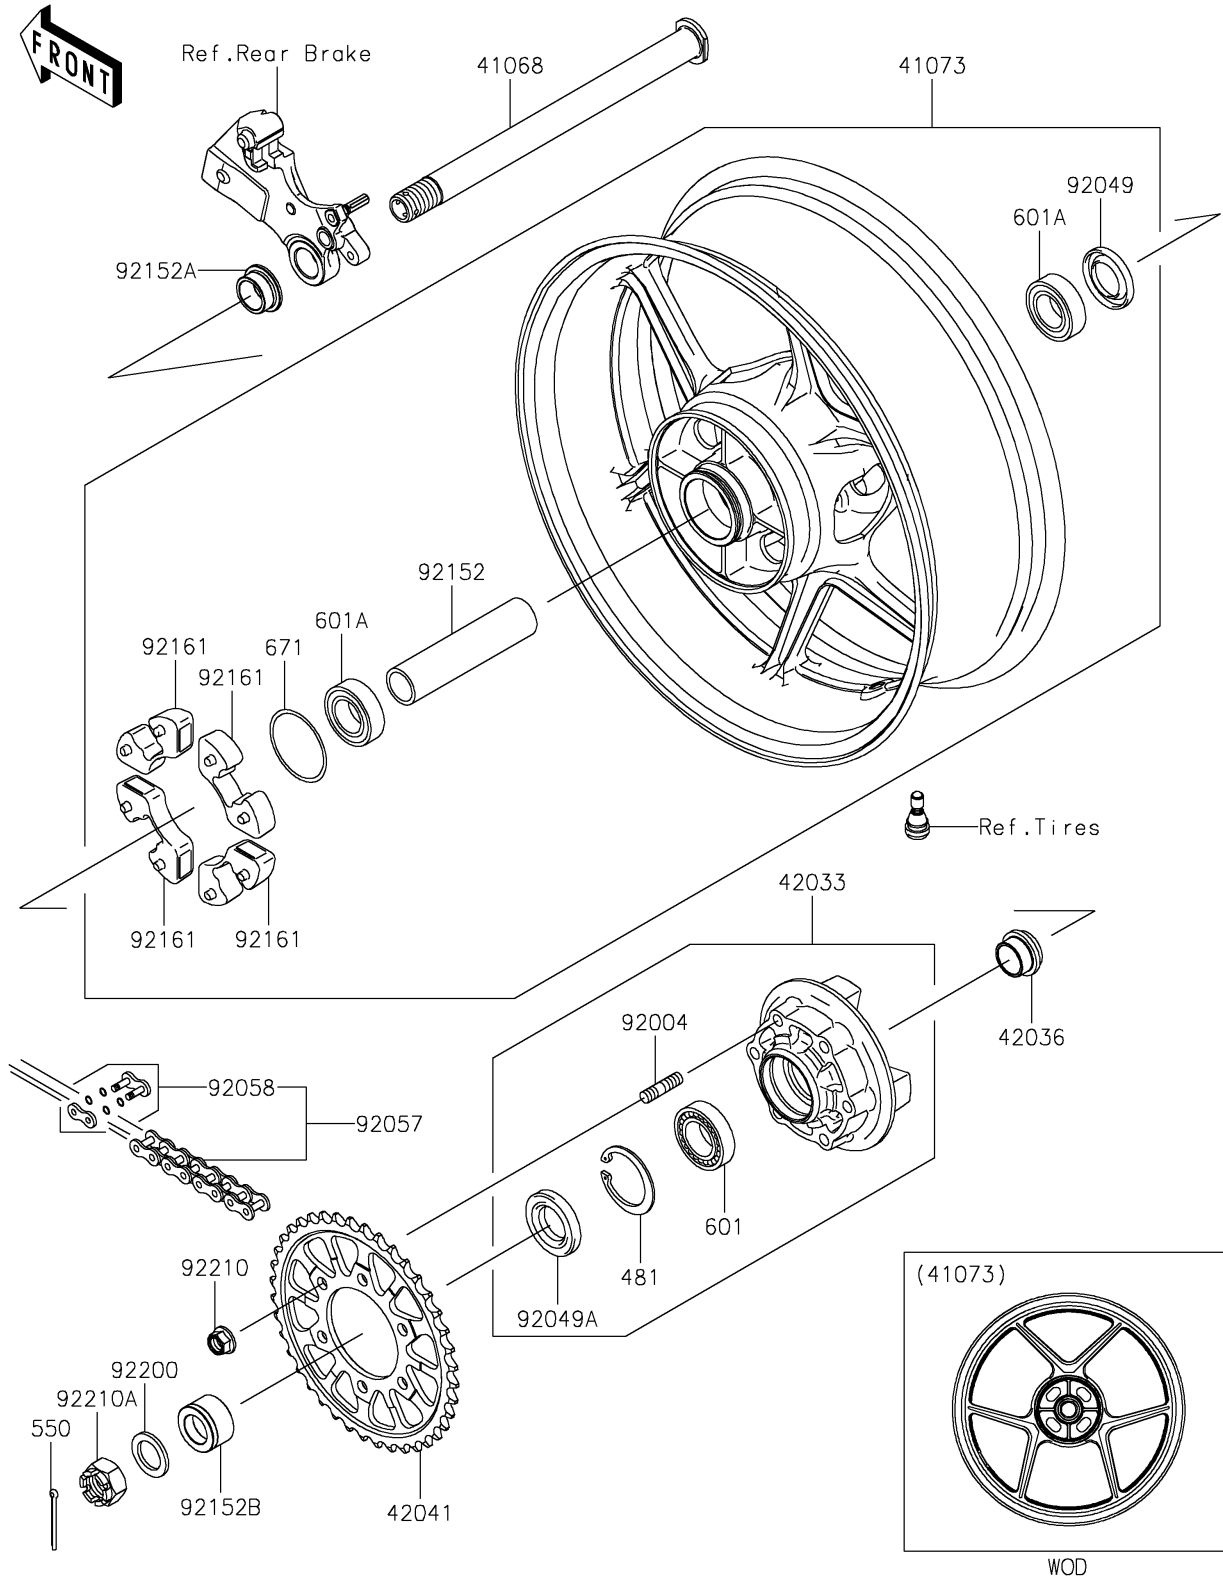

2020 Ninja[®] ZX[™]-6R

PARTS DIAGRAM

Rear Wheel/Chain

F2240

2020 Ninja® ZX™-6R

PARTS LIST

Rear Wheel/Chain

ITEM NAME

PART NUMBER

QUANTITY
