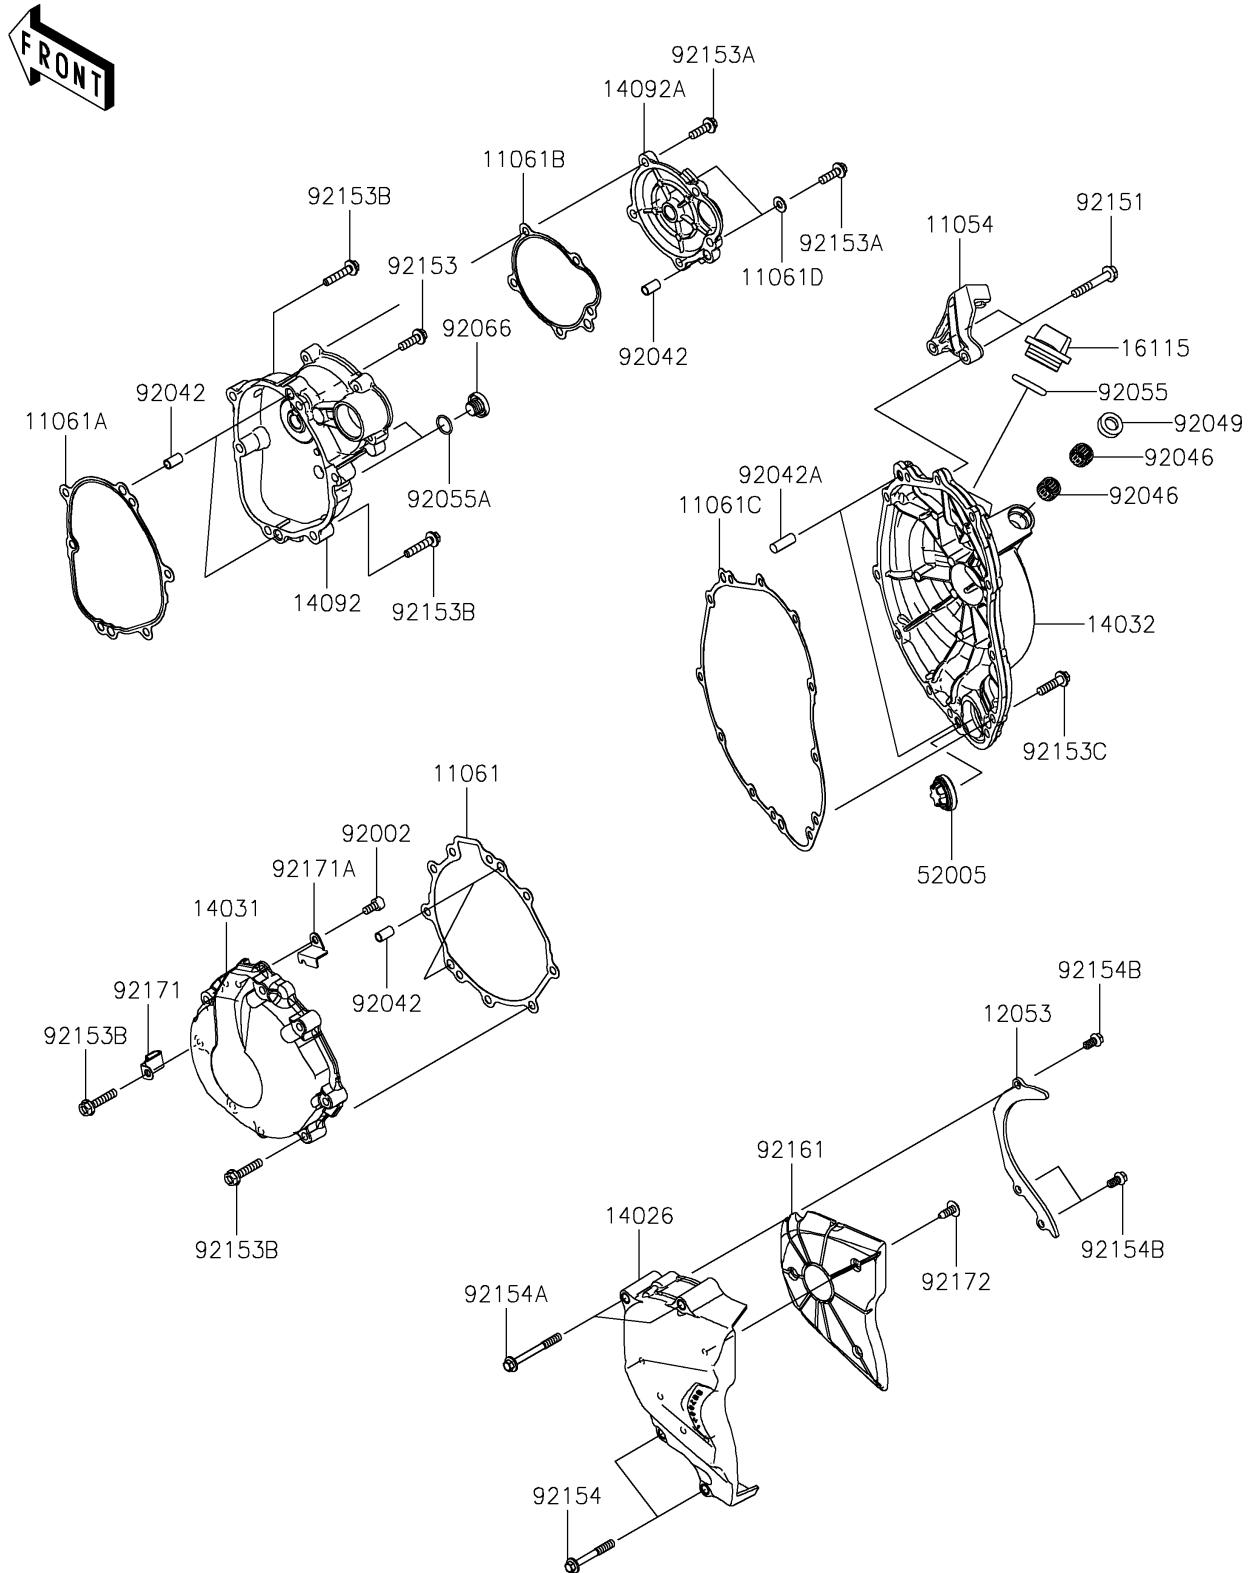

2020 Ninja[®] ZX[™]-6R

PARTS DIAGRAM

Engine Cover(s)

E1431

2020 Ninja® ZX™-6R

PARTS LIST

Engine Cover(s)

ITEM NAME

PART NUMBER

QUANTITY
