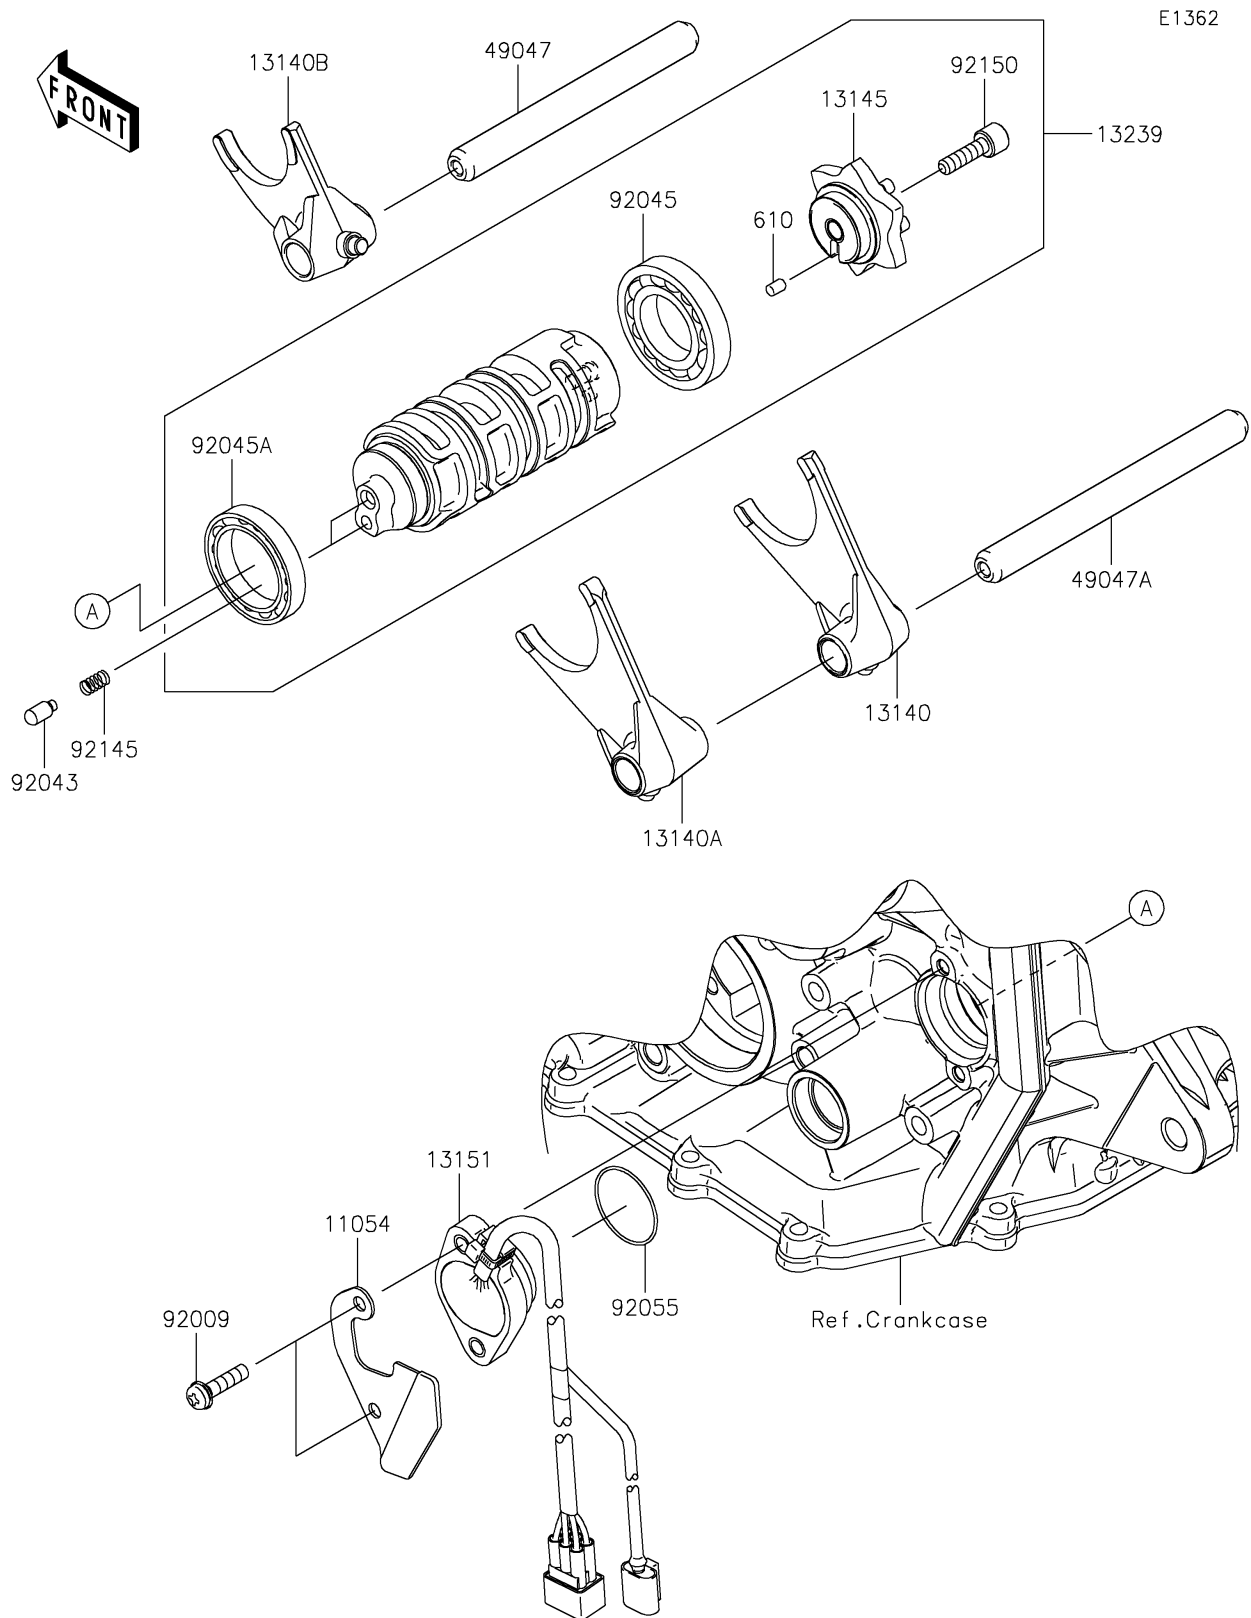

2020 Ninja® ZX™-6R

PARTS DIAGRAM

Gear Change Drum/Shift Fork(s)

2020 Ninja® ZX™-6R

PARTS LIST

Gear Change Drum/Shift Fork(s)

ITEM NAME

PART NUMBER

QUANTITY
