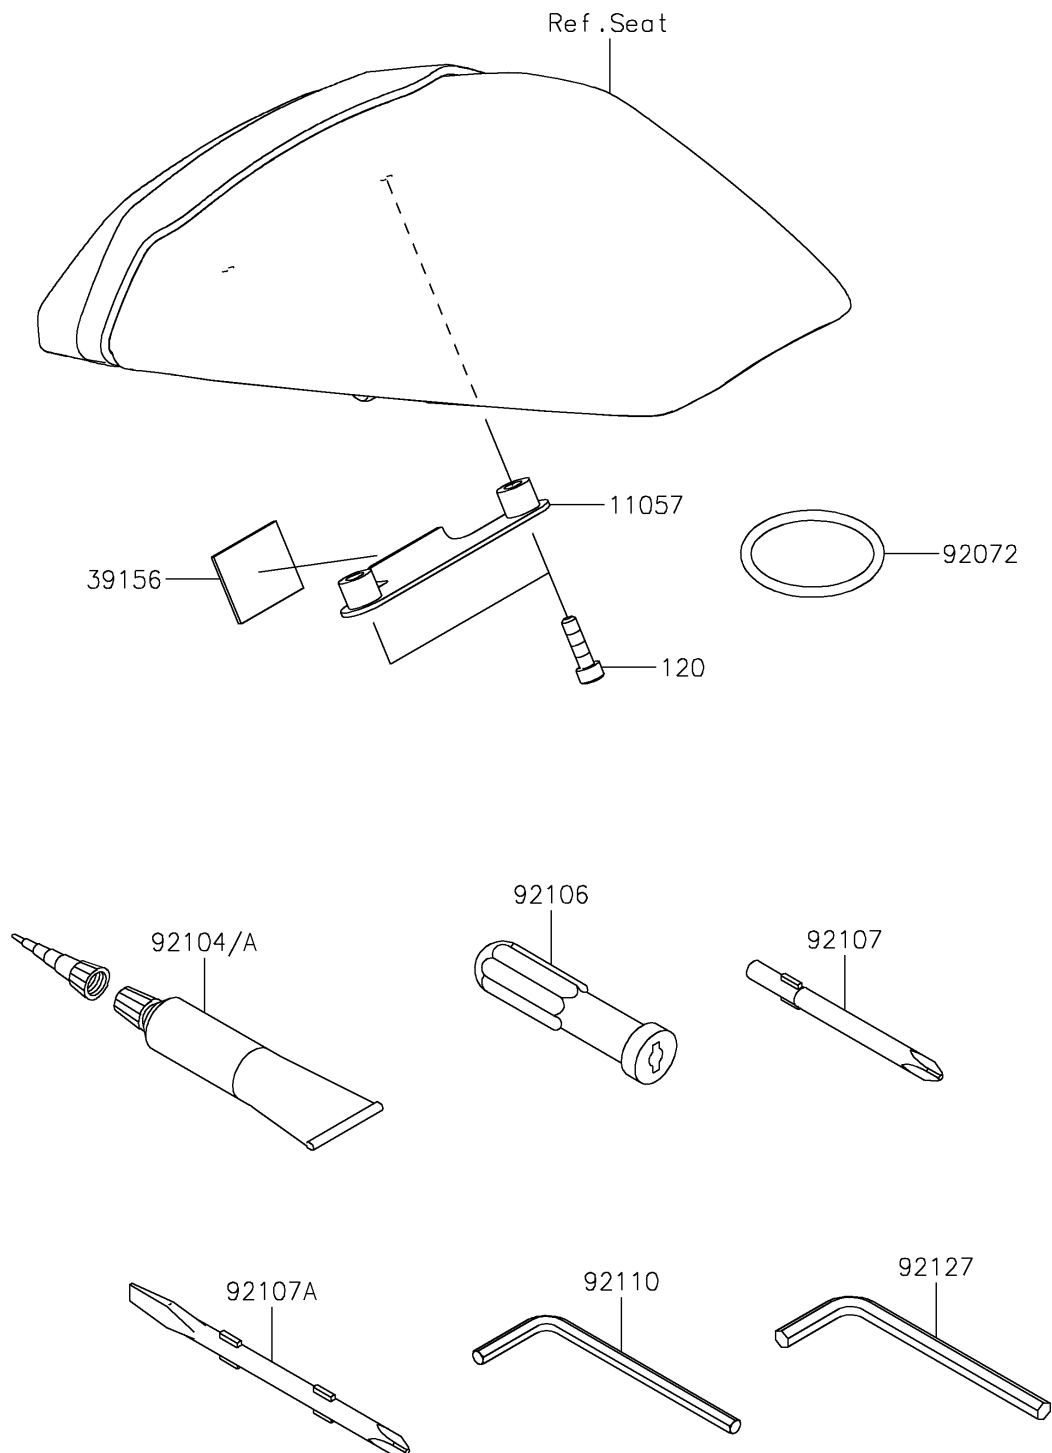

2020 NINJA® ZX™-6R ABS

PARTS DIAGRAM

Owner's Tools

F2810

2020 NINJA® ZX™-6R ABS

PARTS LIST

Owner's Tools

ITEM NAME

PART NUMBER

QUANTITY
