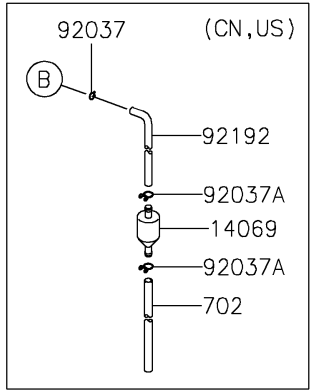

## PARTS DIAGRAM

### Fuel Tank

F2410

(51090)	Black
(51090A)	Gray

## PARTS LIST

### Fuel Tank

ITEM NAME	PART NUMBER	QUANTITY
-----------	-------------	----------

---