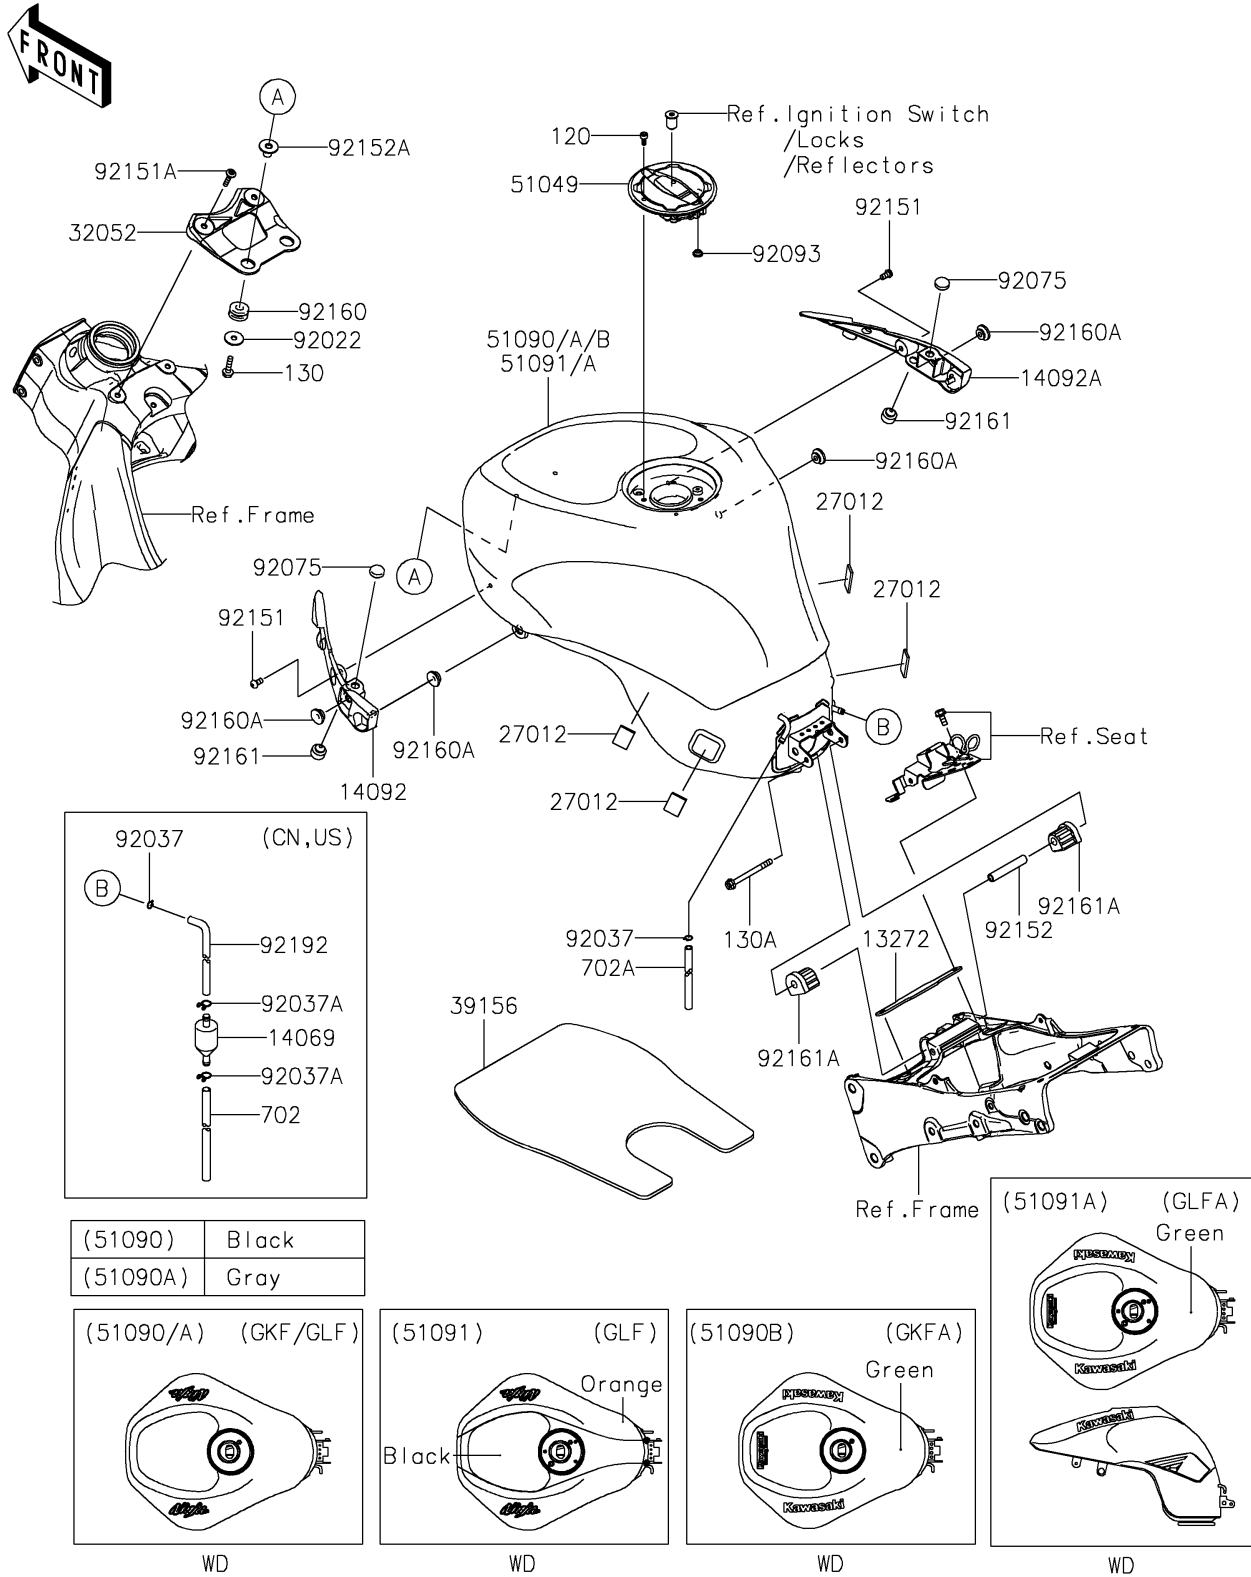

## PARTS DIAGRAM

### Fuel Tank

F2410

(51090)	Black
(51090A)	Gray

## PARTS LIST

### Fuel Tank

ITEM NAME	PART NUMBER	QUANTITY
-----------	-------------	----------

---