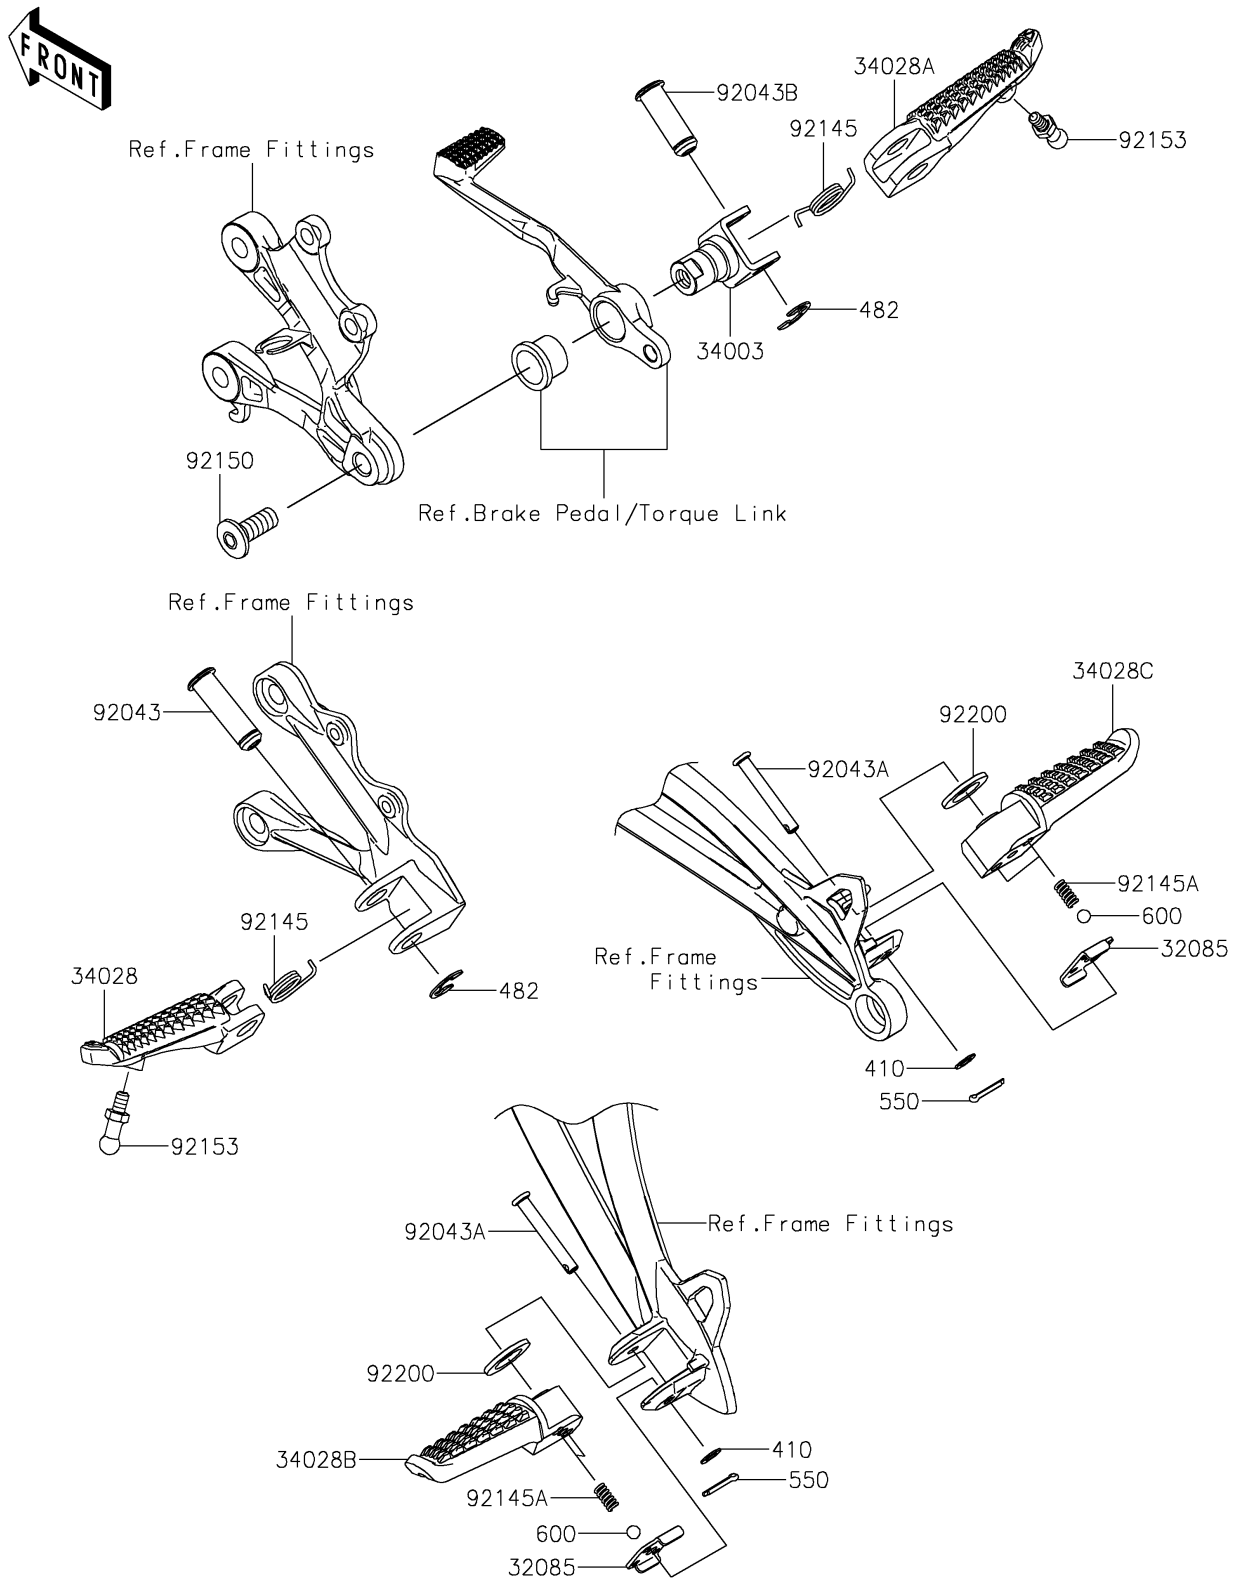

2020 NINJA® ZX™-6R ABS KRT EDITION

PARTS DIAGRAM

Footrests

F2160

2020 NINJA® ZX™-6R ABS KRT EDITION

Kawasaki
Let the Good Times Roll®

PARTS LIST

Footrests

ITEM NAME	PART NUMBER	QUANTITY
STOPPER,REAR STEP (Ref # 32085)	32085-0047	2
HOLDER-STEP,FR,RH (Ref # 34003)	34003-0097	1
STEP,FR,LH (Ref # 34028)	34028-0092	1
STEP,FR,RH (Ref # 34028A)	34028-0093	1
STEP,RR,LH (Ref # 34028B)	34028-0094	1
STEP,RR,RH (Ref # 34028C)	34028-0095	1
PIN,12X36.5 (Ref # 92043)	92043-0028	1
PIN,6X43 (Ref # 92043A)	92043-0770	2
PIN,12X35.5 (Ref # 92043B)	92043-1701	1
SPRING,STEP RETURN (Ref # 92145)	92145-0376	2
SPRING (Ref # 92145A)	92145-1319	4
BOLT,SOCKET,10X25 (Ref # 92150)	92150-1268	1
BOLT,BANK SENSOR (Ref # 92153)	92153-1938	2
WASHER,16X26X2.3 (Ref # 92200)	92200-0043	2
WASHER-PLAIN-SMALL (Ref # 410)	410AA0600	2
CIRCLIP-TYPE-E,10MM (Ref # 482)	482EA0100	2
PIN-COTTER,2.5X15 (Ref # 550)	550S2515	2
BALL-STEEL,1/4 (Ref # 600)	600A0800	4