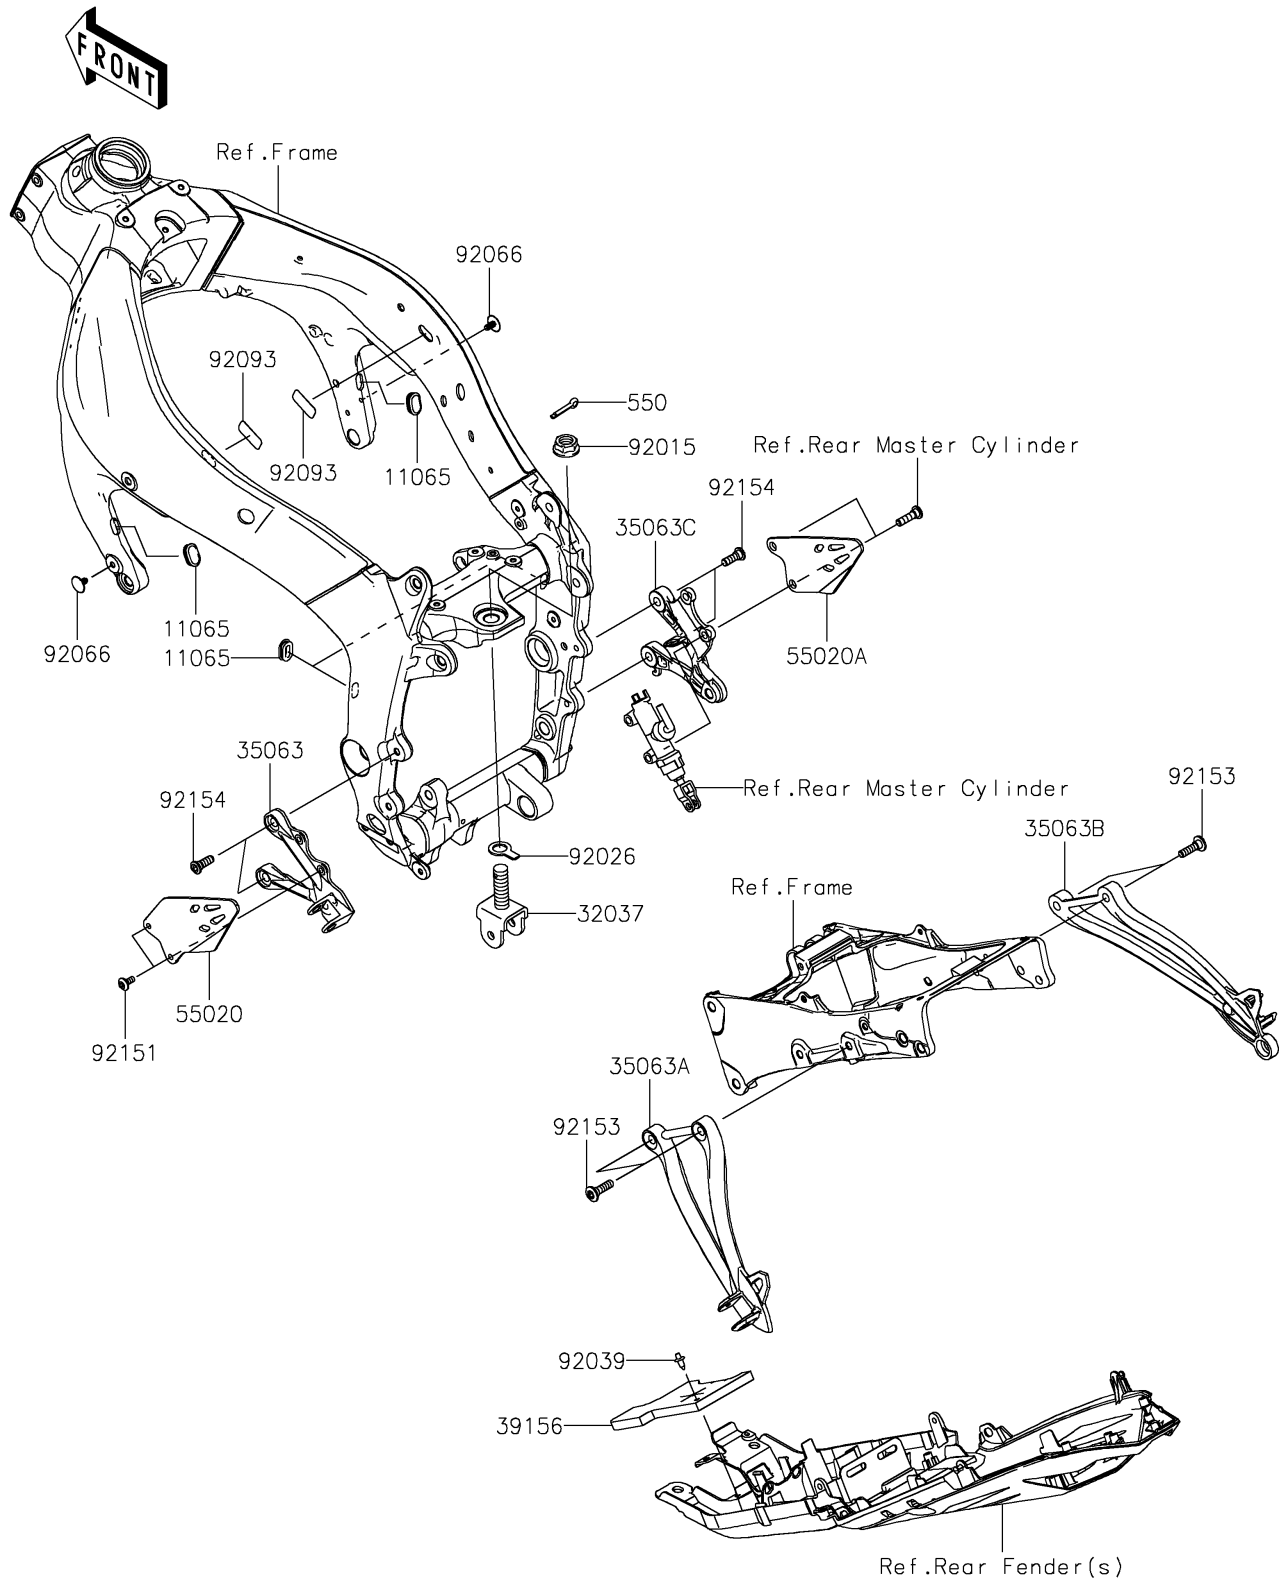

2020 NINJA® ZX™ -6R ABS

PARTS DIAGRAM

Frame Fittings

F2131

2020 NINJA® ZX™-6R ABS

PARTS LIST

Frame Fittings

ITEM NAME	PART NUMBER	QUANTITY
-----------	-------------	----------
