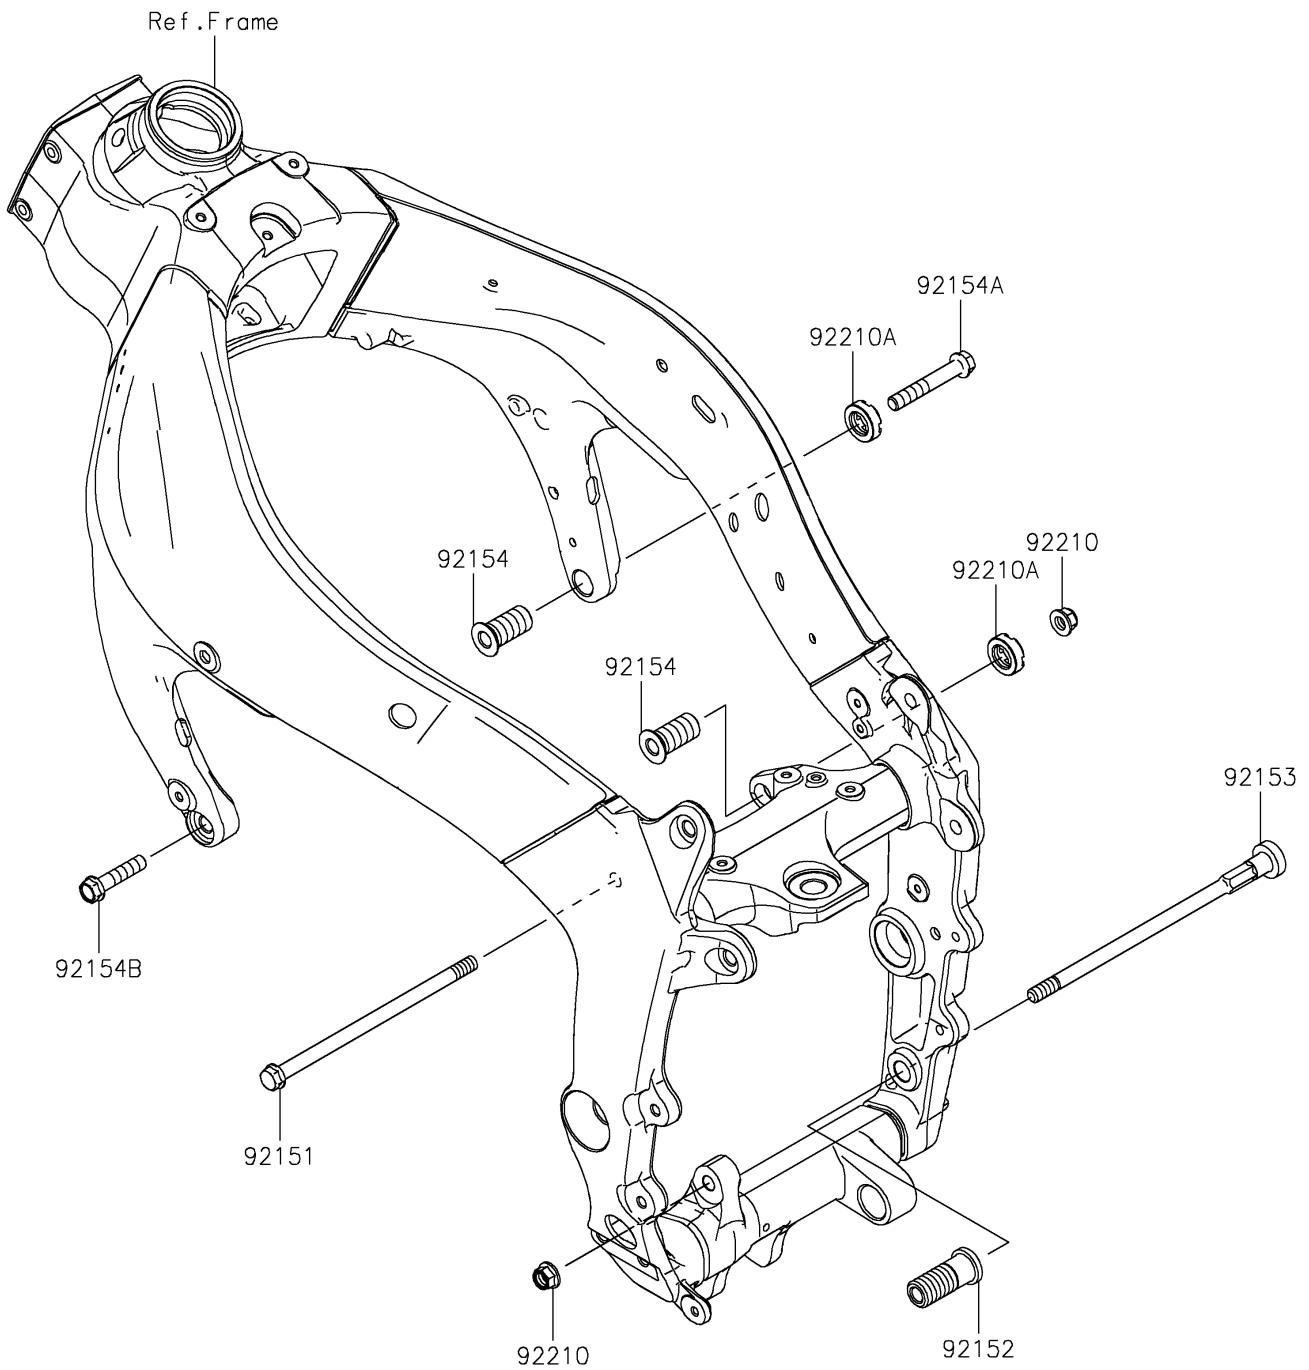

2020 NINJA® ZX™-6R ABS

PARTS DIAGRAM

Engine Mount

F2122

2020 NINJA® ZX™-6R ABS

PARTS LIST

Engine Mount

ITEM NAME	PART NUMBER	QUANTITY
-----------	-------------	----------
