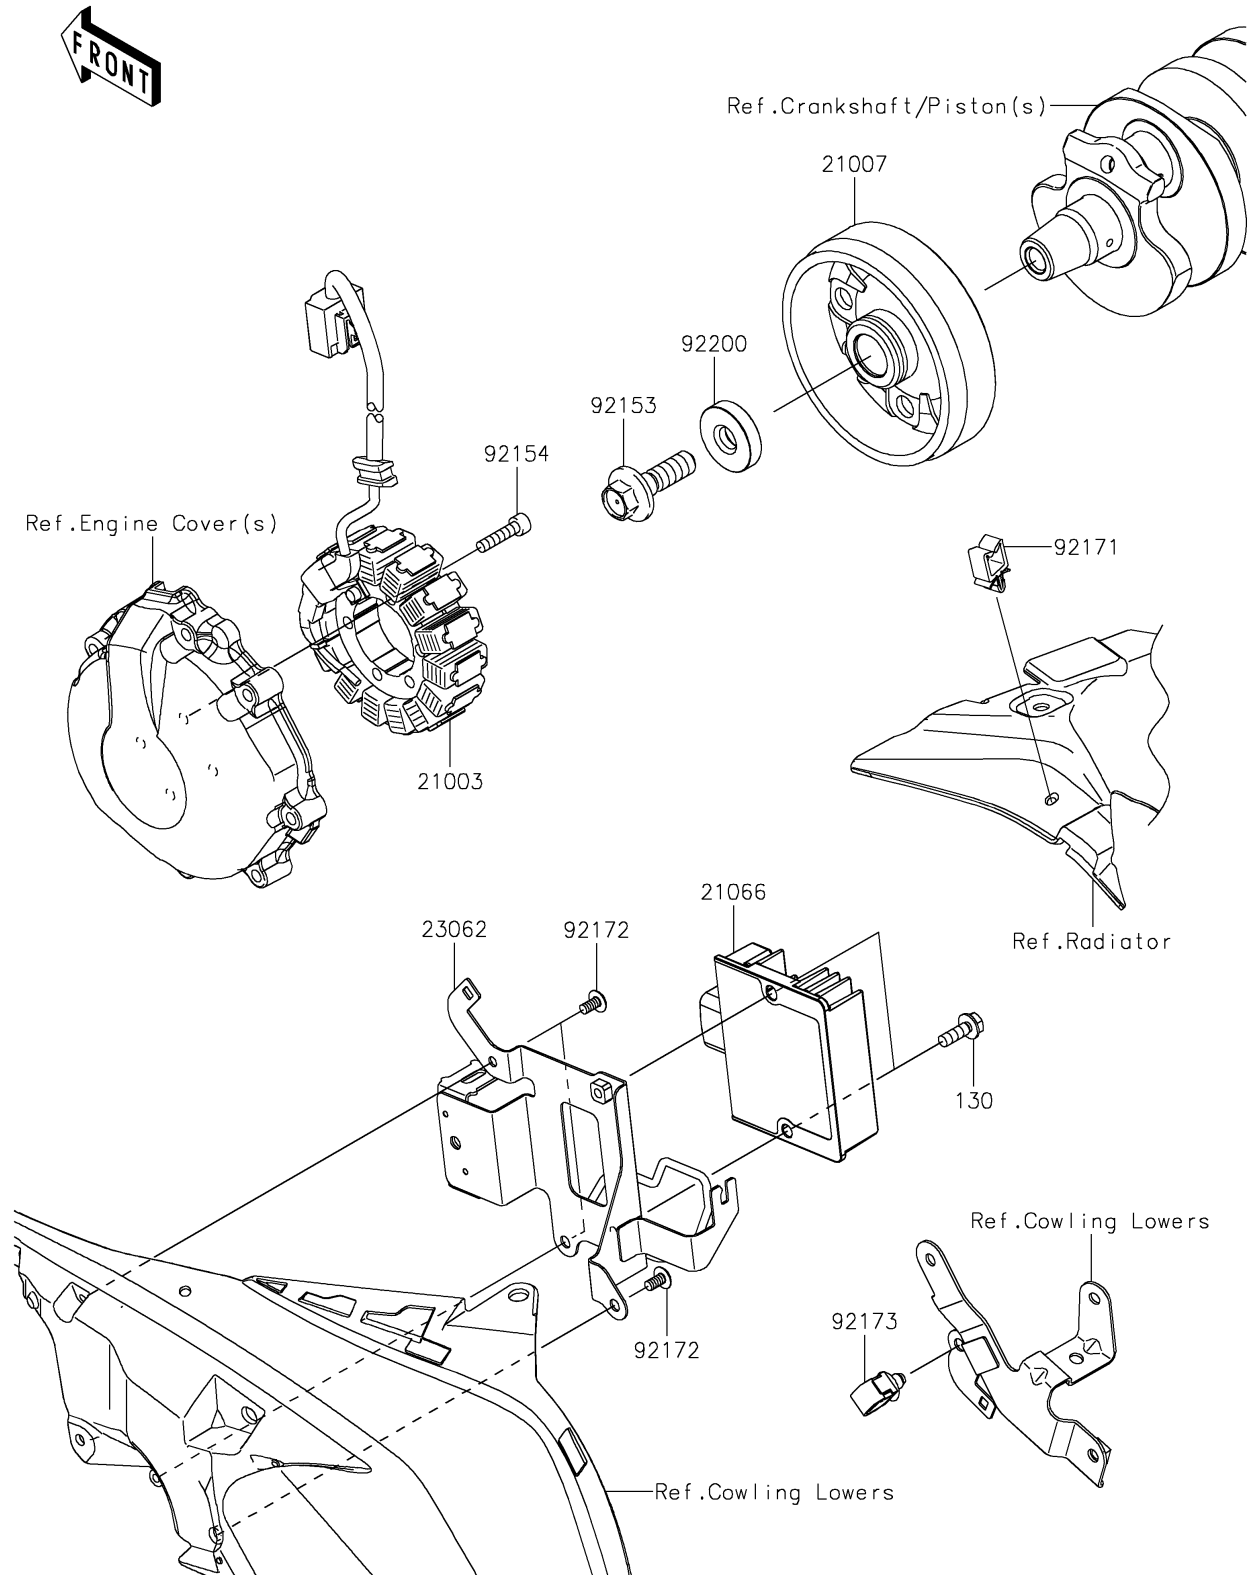

2020 NINJA® ZX™-6R ABS KRT EDITION

PARTS DIAGRAM

Generator

E1810

2020 NINJA® ZX™-6R ABS KRT EDITION

Kawasaki
Let the Good Times Roll®

PARTS LIST

Generator

ITEM NAME	PART NUMBER	QUANTITY
STATOR (Ref # 21003)	21003-0185	1
ROTOR (Ref # 21007)	21007-0674	1
REGULATOR-VOLTAGE (Ref # 21066)	21066-0756	1
BRACKET-COMP,REGULATOR (Ref # 23062)	23062-1156	1
BOLT,12X40 (Ref # 92153)	92153-1855	1
BOLT,SOCKET,6X25 (Ref # 92154)	92154-0477	4
CLAMP (Ref # 92171)	92171-0290	1
SCREW,TAPPING,5X10 (Ref # 92172)	92172-0262	3
CLAMP,12MM DIA. (Ref # 92173)	92173-0736	1
WASHER,12X36X8 (Ref # 92200)	92200-1249	1
BOLT-FLANGED,6X18 (Ref # 130)	130BA0618	2