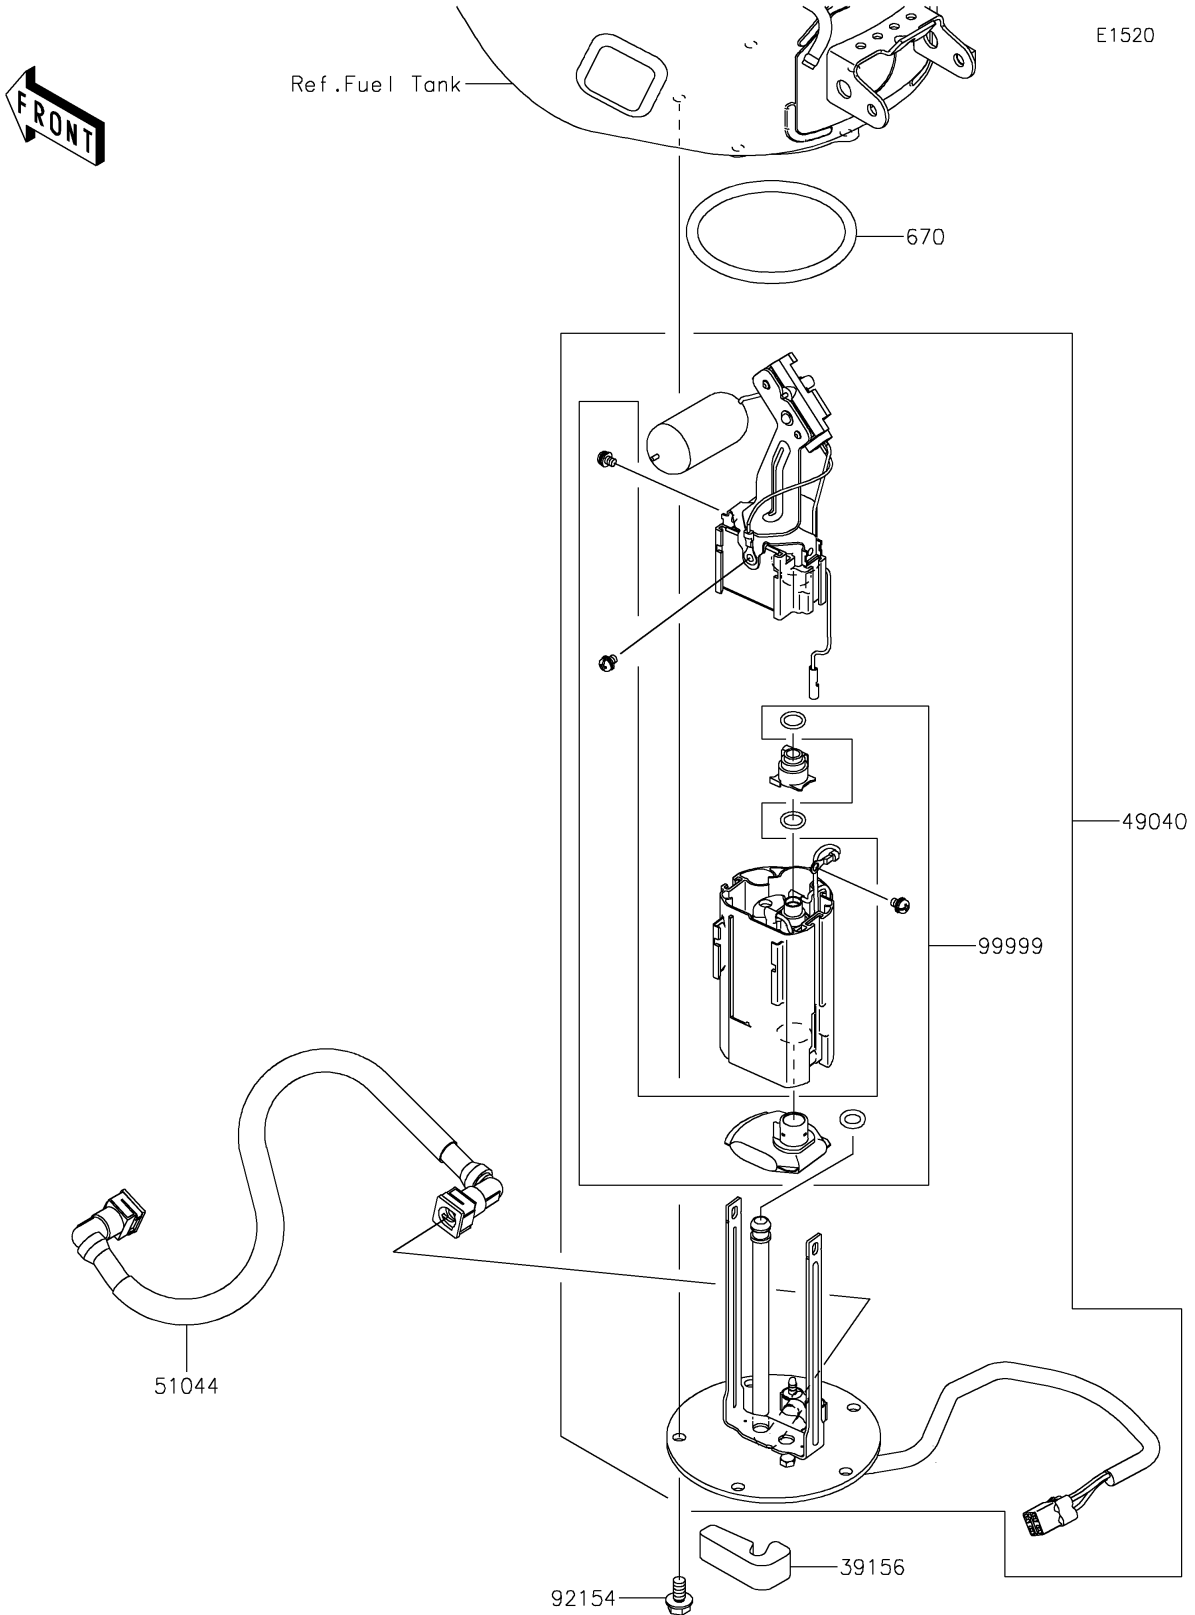

2019 NINJA[®] ZX[™]-6R ABS KRT EDITION

Kawasaki
Let the Good Times Roll[®]

PARTS DIAGRAM

Fuel Pump

2019 NINJA® ZX™-6R ABS KRT EDITION

Kawasaki
Let the Good Times Roll®

PARTS LIST

Fuel Pump

ITEM NAME	PART NUMBER	QUANTITY
PAD,FUEL PUMP (Ref # 39156)	39156-0991	1
PUMP-FUEL (Ref # 49040)	49040-0779	1
TUBE-ASSY,FUEL (Ref # 51044)	51044-0869	1
BOLT,FLANGED,6X12 (Ref # 92154)	92154-1848	5
KIT,FUEL FILTER (Ref # 99999)	99999-0521	1
O RING (Ref # 670)	670E5075	1