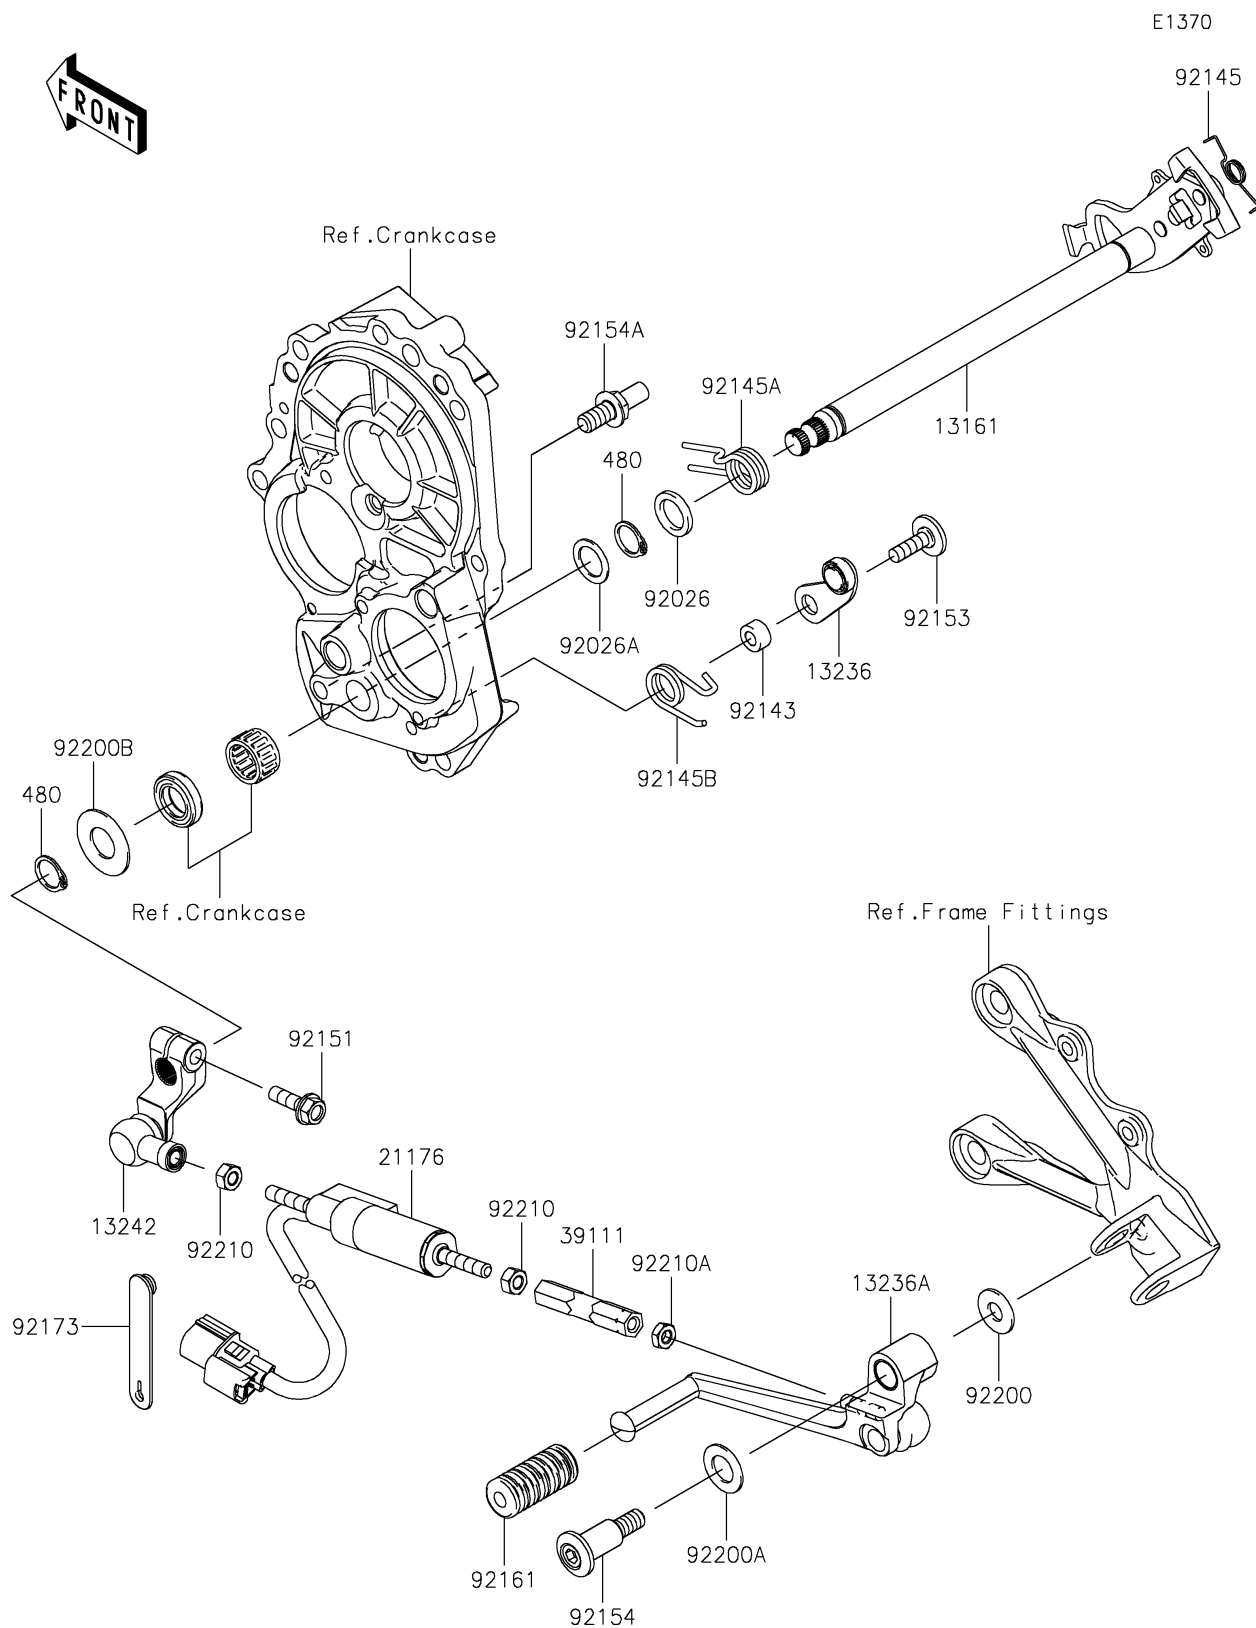

2019 NINJA® ZX™-6R ABS KRT EDITION

Kawasaki
Let the Good Times Roll®

PARTS DIAGRAM

Gear Change Mechanism

2019 NINJA® ZX™-6R ABS KRT EDITION

Kawasaki
Let the Good Times Roll®

PARTS LIST

Gear Change Mechanism

ITEM NAME	PART NUMBER	QUANTITY
LEVER-COMP-CHANGE SHAFT (Ref # 13161)	13161-0598	1
LEVER-COMP,POSITION (Ref # 13236)	13236-0114	1
LEVER-COMP,CHANGE PEDAL (Ref # 13236A)	13236-0809	1
LEVER-ASSY-CHANGE (Ref # 13242)	13242-0155	1
SENSOR,QUICK SHIFTER (Ref # 21176)	21176-0901	1
ROD-TIE (Ref # 39111)	39111-0360	1
SPACER,14X20X2.3 (Ref # 92026)	92026-0107	1
SPACER,14X20X1.0 (Ref # 92026A)	92026-1534	1
COLLAR (Ref # 92143)	92143-1595	1
SPRING (Ref # 92145)	92145-0414	1
SPRING,RETURN (Ref # 92145A)	92145-0415	1
SPRING,DRUM POSITION (Ref # 92145B)	92145-0717	1
BOLT,FLANGED,6X20 (Ref # 92151)	92151-1226	1
BOLT,6X20 (Ref # 92153)	92153-1505	1
BOLT,SOCKET,8X37 (Ref # 92154)	92154-0109	1
BOLT,RETURN SPRING (Ref # 92154A)	92154-1838	1
DAMPER,CHANGE PEDAL (Ref # 92161)	92161-1300	1
CLAMP (Ref # 92173)	92173-1526	1
WASHER,8.5X20X1.5 (Ref # 92200)	92200-0198	1
WASHER,12.5X22X1.2 (Ref # 92200A)	92200-0199	1
WASHER (Ref # 92200B)	92200-0265	1
NUT,6MM (Ref # 92210)	92210-1100	2
NUT,LEFT HANDED,6MM (Ref # 92210A)	92210-1101	1
CIRCLIP-TYPE-C,14MM (Ref # 480)	480J1400	2