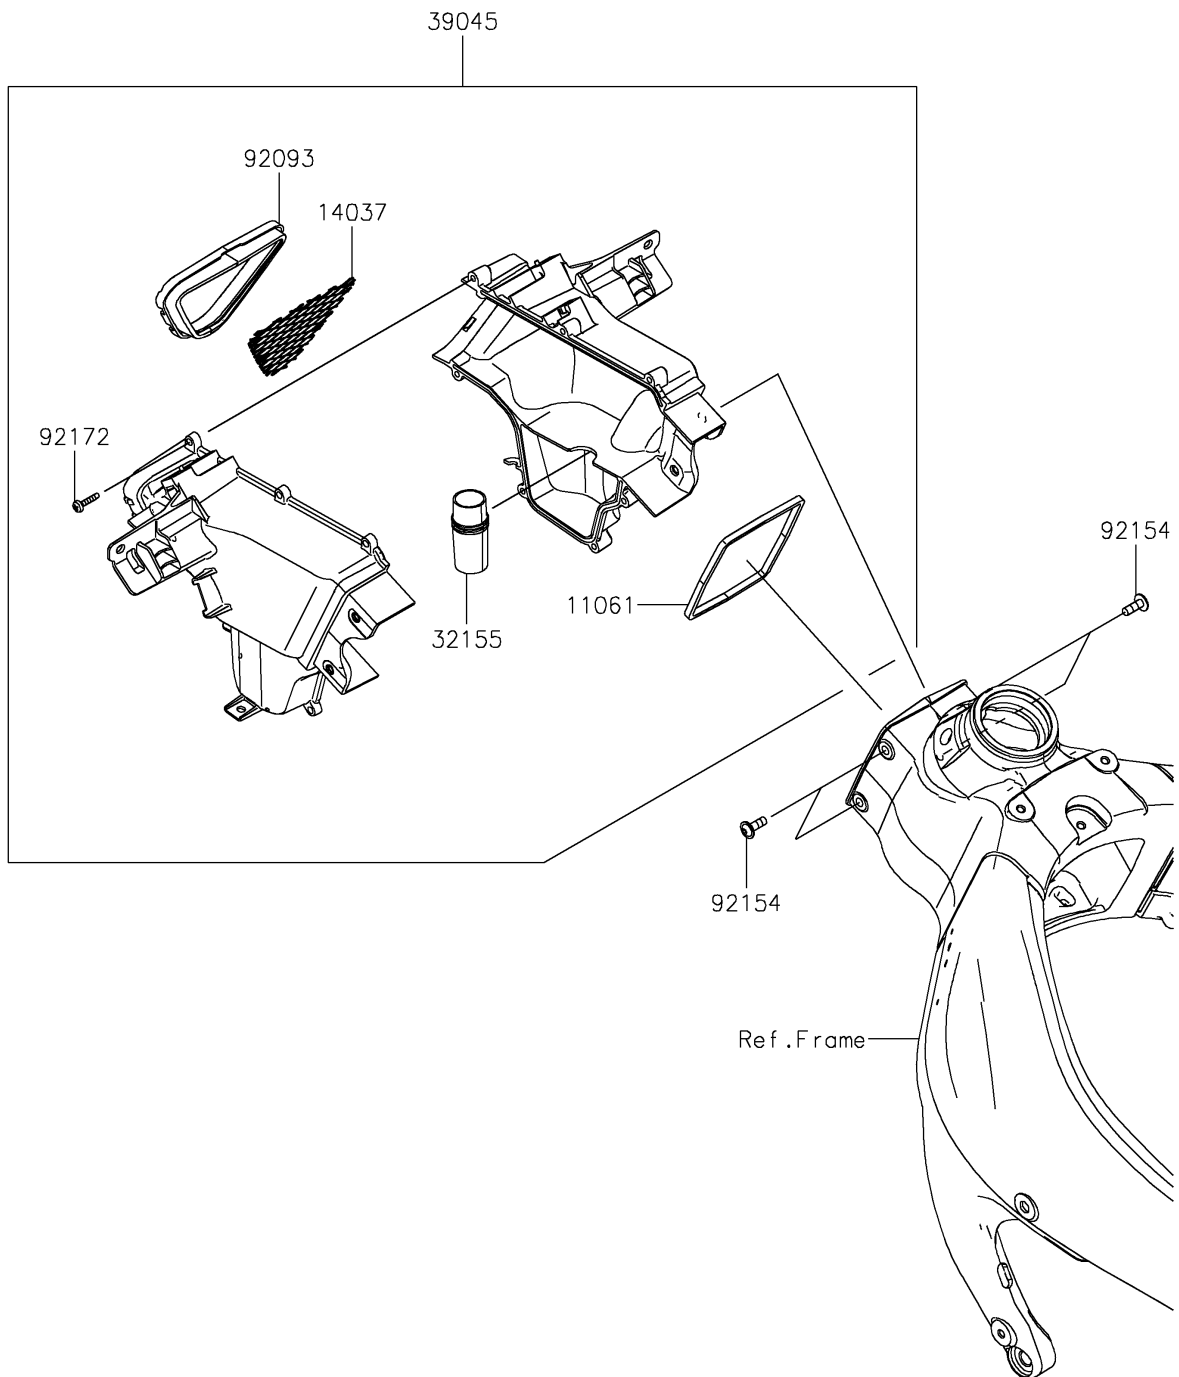

2019 NINJA[®] ZX[™]-6R ABS

PARTS DIAGRAM

Air Duct

E1131

2019 NINJA® ZX™-6R ABS

PARTS LIST

Air Duct

ITEM NAME	PART NUMBER	QUANTITY
GASKET (Ref # 11061)	11061-0825	1
SCREEN (Ref # 14037)	14037-0796	1
PIPE (Ref # 32155)	32155-1275	1
DUCT-ASSY, RAM AIR (Ref # 39045)	39045-0047	1
SEAL (Ref # 92093)	92093-0724	1
BOLT, FLANGED, BUTTON, 6X18 (Ref # 92154)	92154-1882	4
SCREW, TAPPING, 5X20 (Ref # 92172)	92172-0009	7