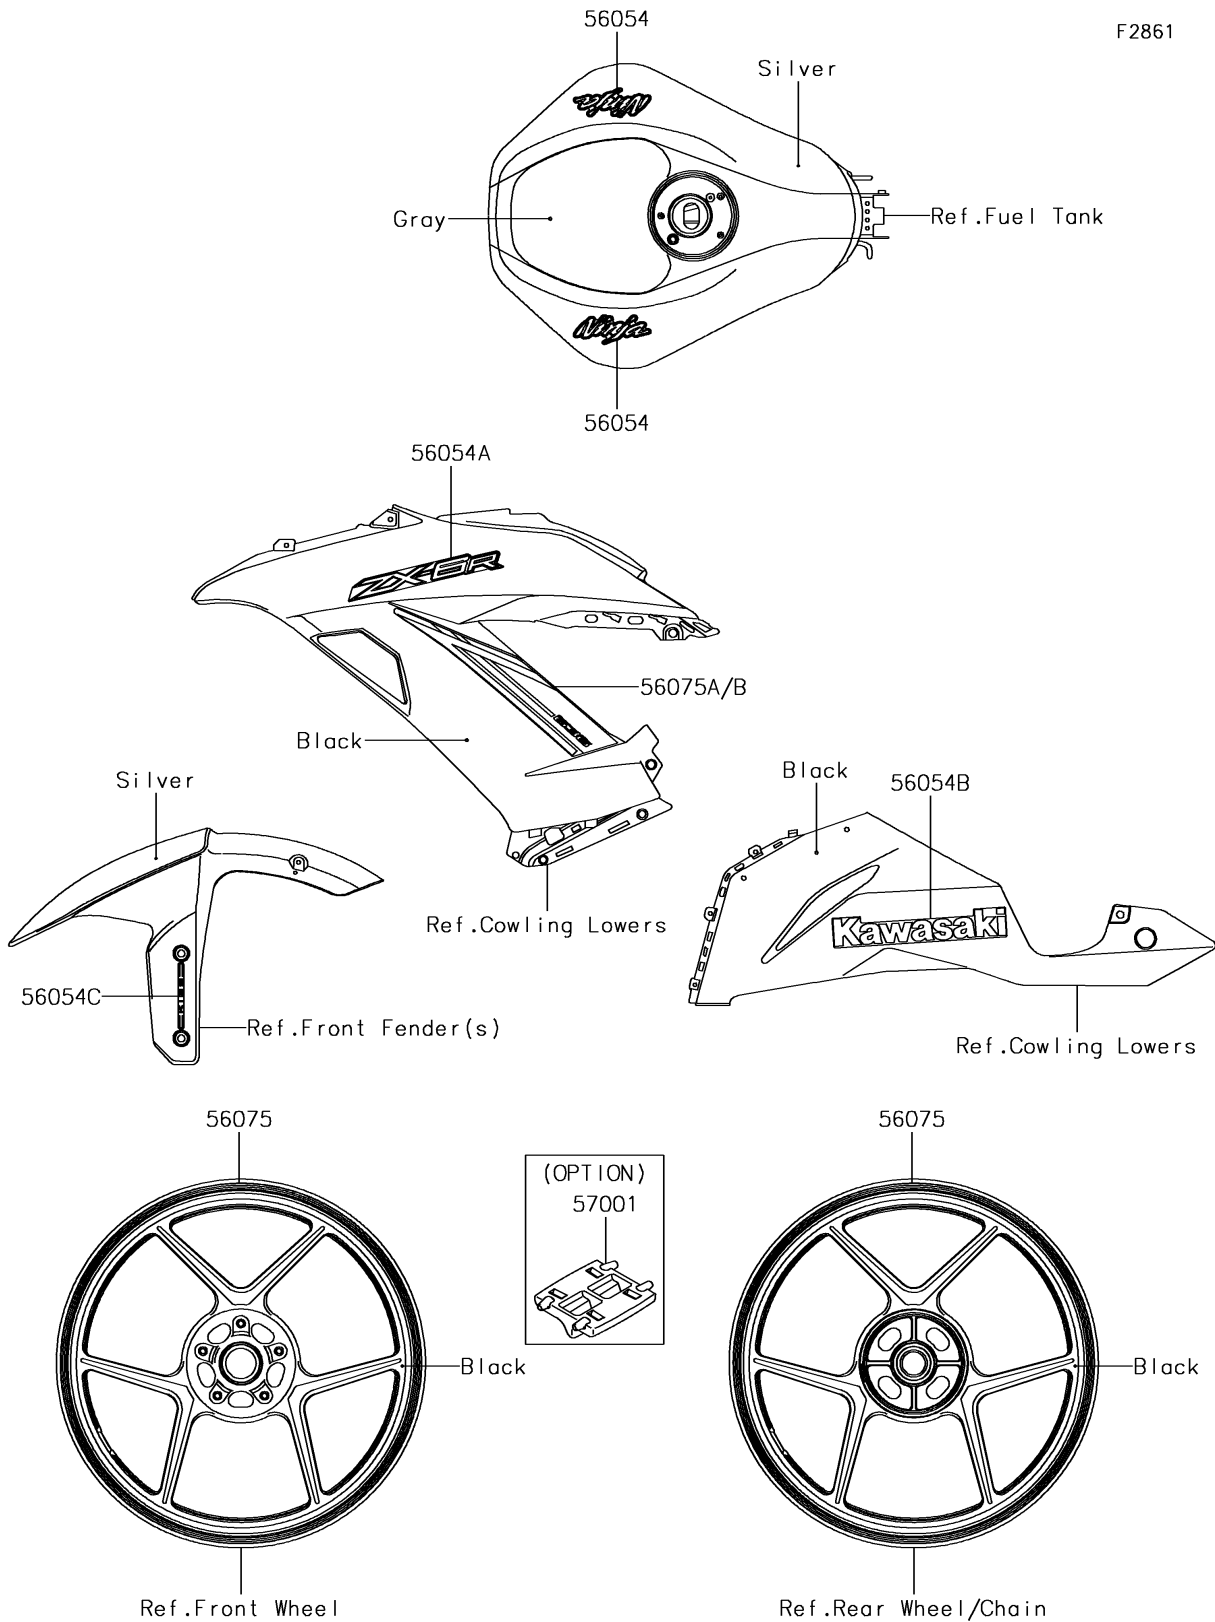

2018 NINJA[®] ZX[™]-6R ABS

PARTS DIAGRAM

Decals(Silver)(FJF)

F2861

2018 NINJA® ZX™ -6R ABS

PARTS LIST

Decals(Silver)(FJF)

ITEM NAME

PART NUMBER

QUANTITY
