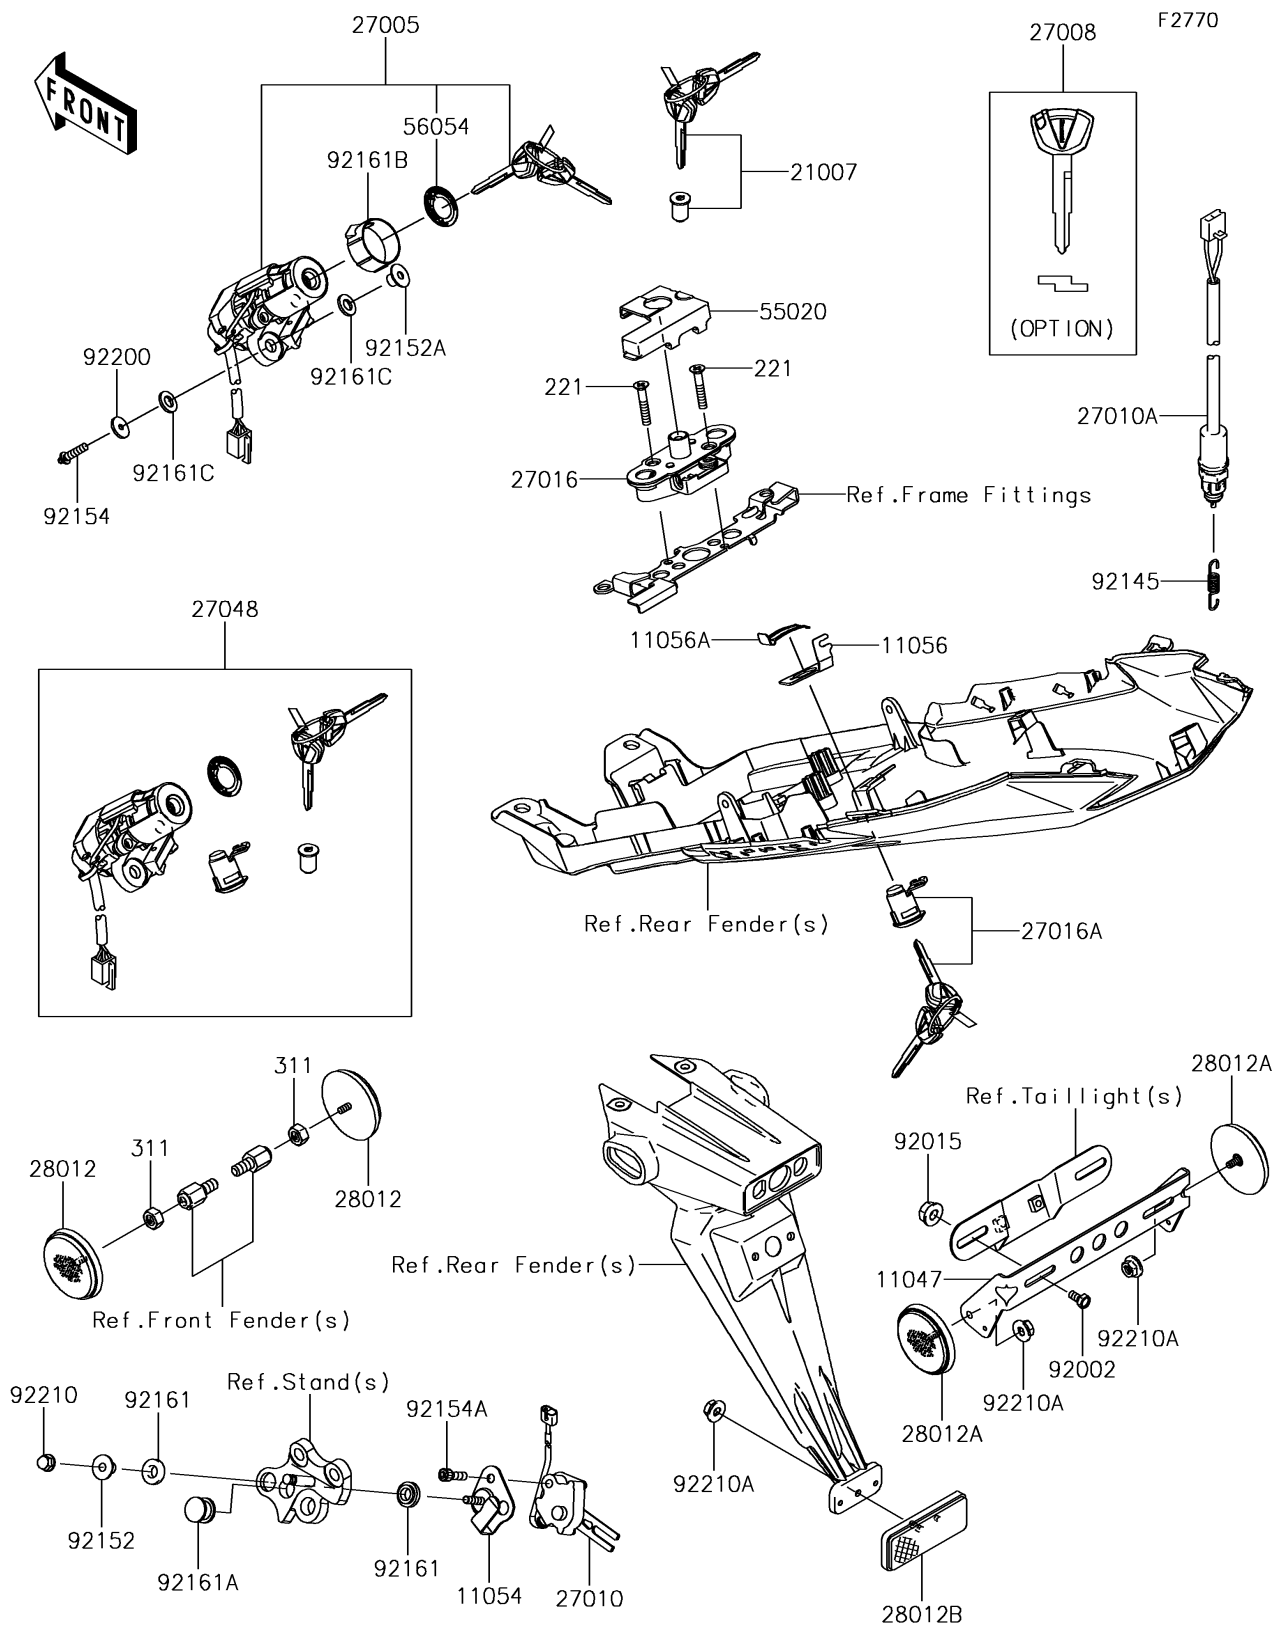

2018 NINJA® ZX™-6R ABS

PARTS DIAGRAM

Ignition Switch/Locks/Reflectors

2018 NINJA[®] ZX[™]-6R ABS

PARTS LIST

Ignition Switch/Locks/Reflectors

ITEM NAME	PART NUMBER	QUANTITY
-----------	-------------	----------
