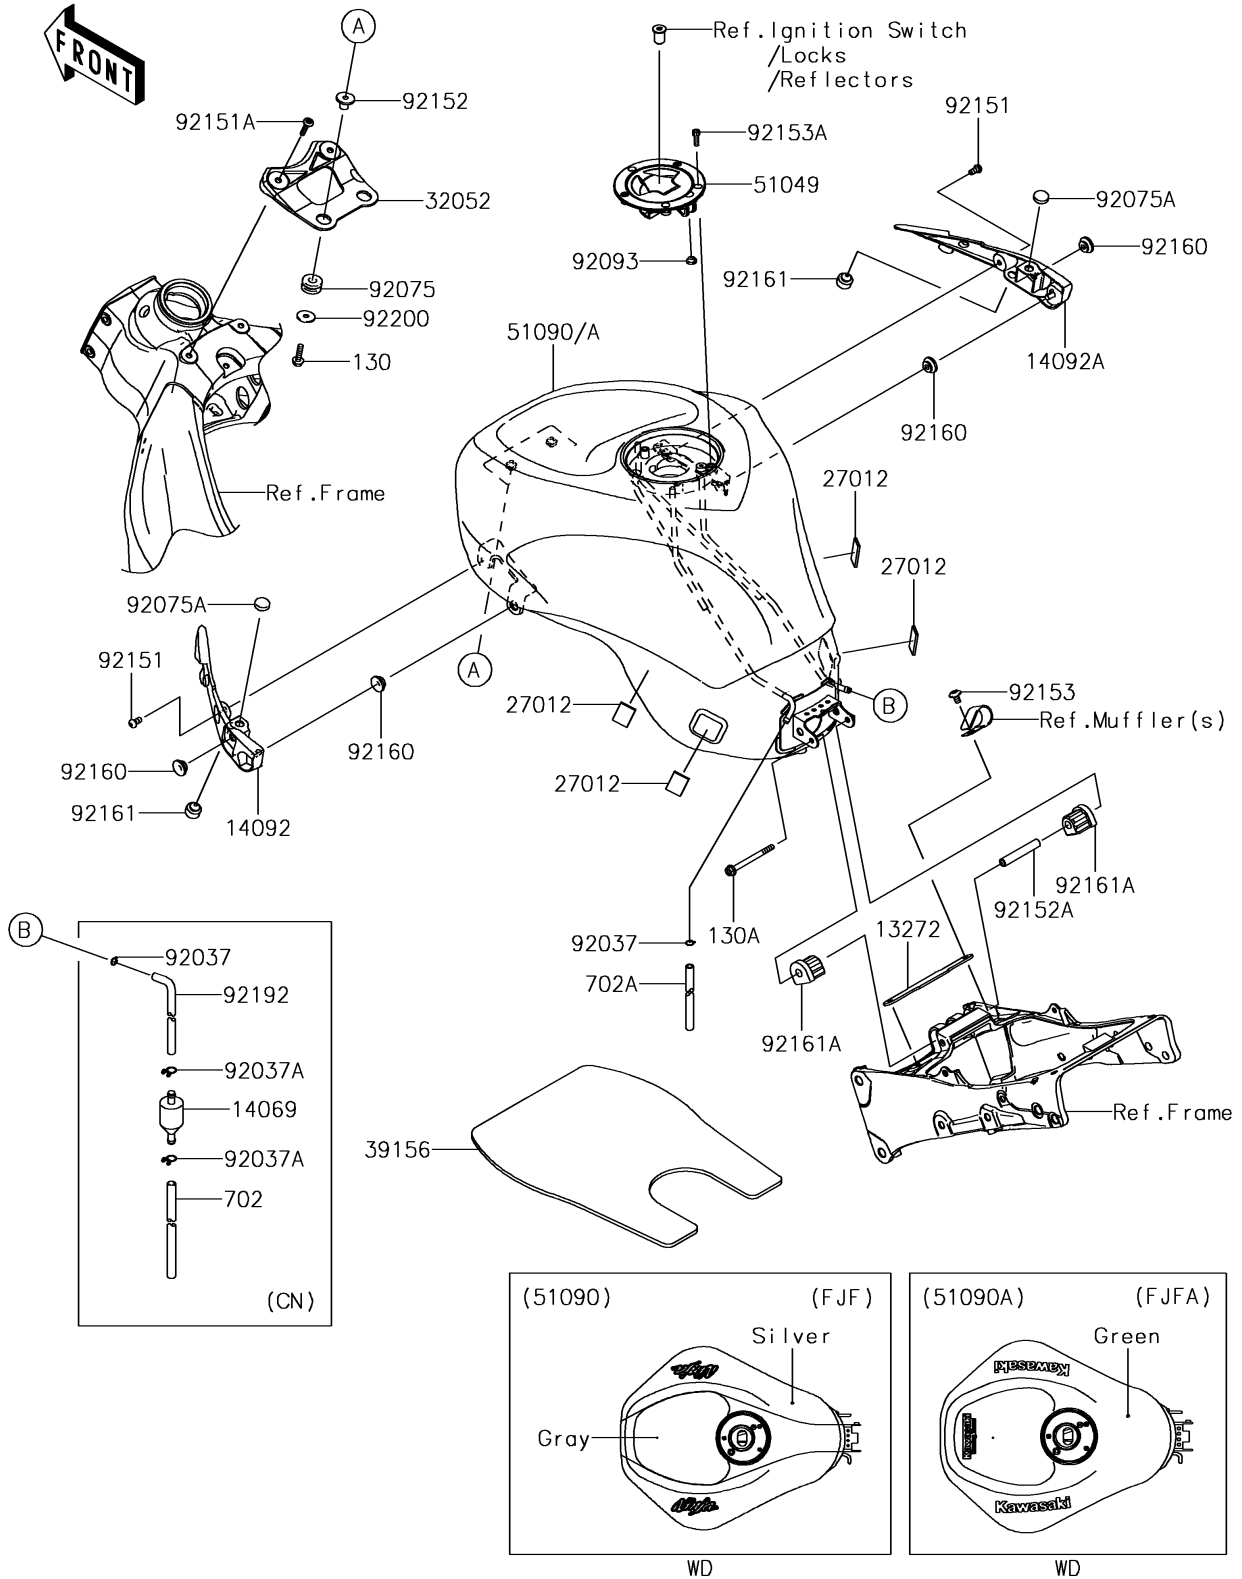

2018 NINJA[®] ZX[™]-6R ABS

PARTS DIAGRAM

Fuel Tank

F2410

2018 NINJA® ZX™-6R ABS

PARTS LIST

Fuel Tank

ITEM NAME	PART NUMBER	QUANTITY
-----------	-------------	----------
