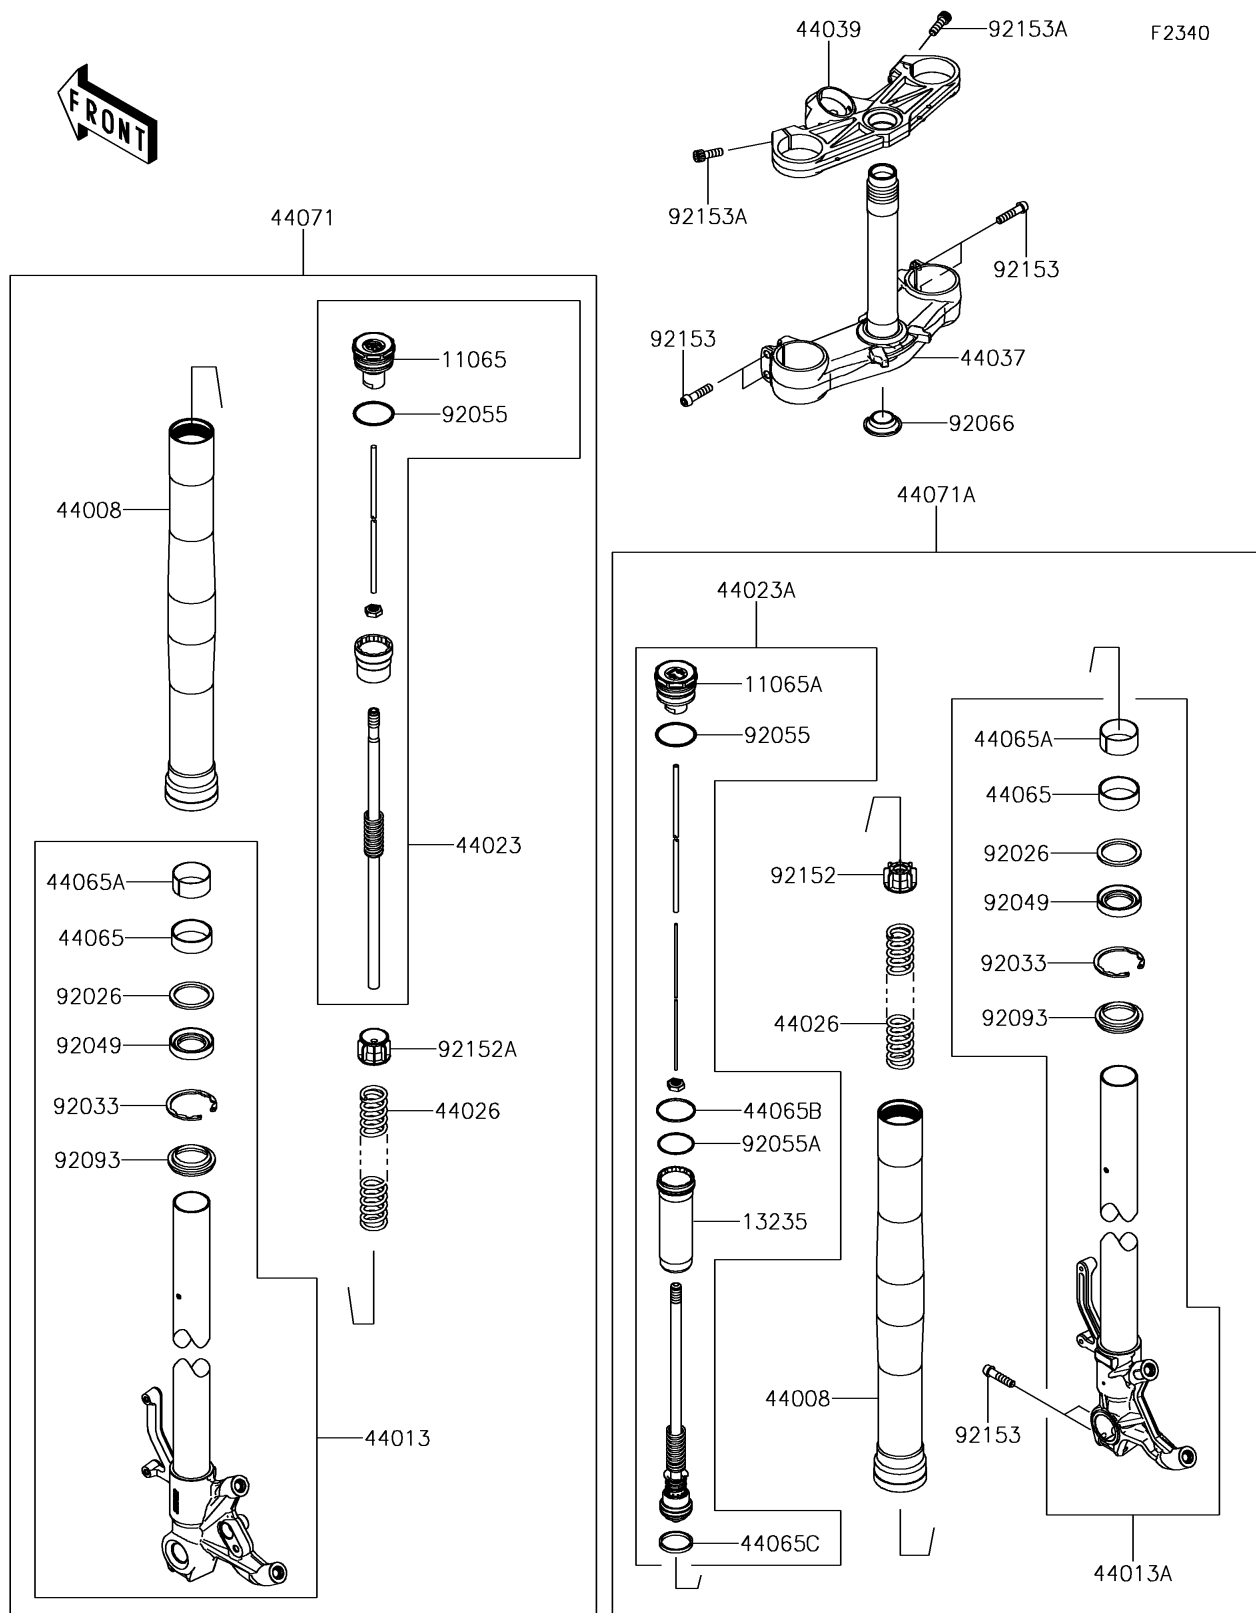

2018 NINJA[®] ZX[™]-6R ABS

PARTS DIAGRAM

Front Fork

2018 NINJA® ZX™-6R ABS

PARTS LIST

Front Fork

ITEM NAME	PART NUMBER	QUANTITY
-----------	-------------	----------
