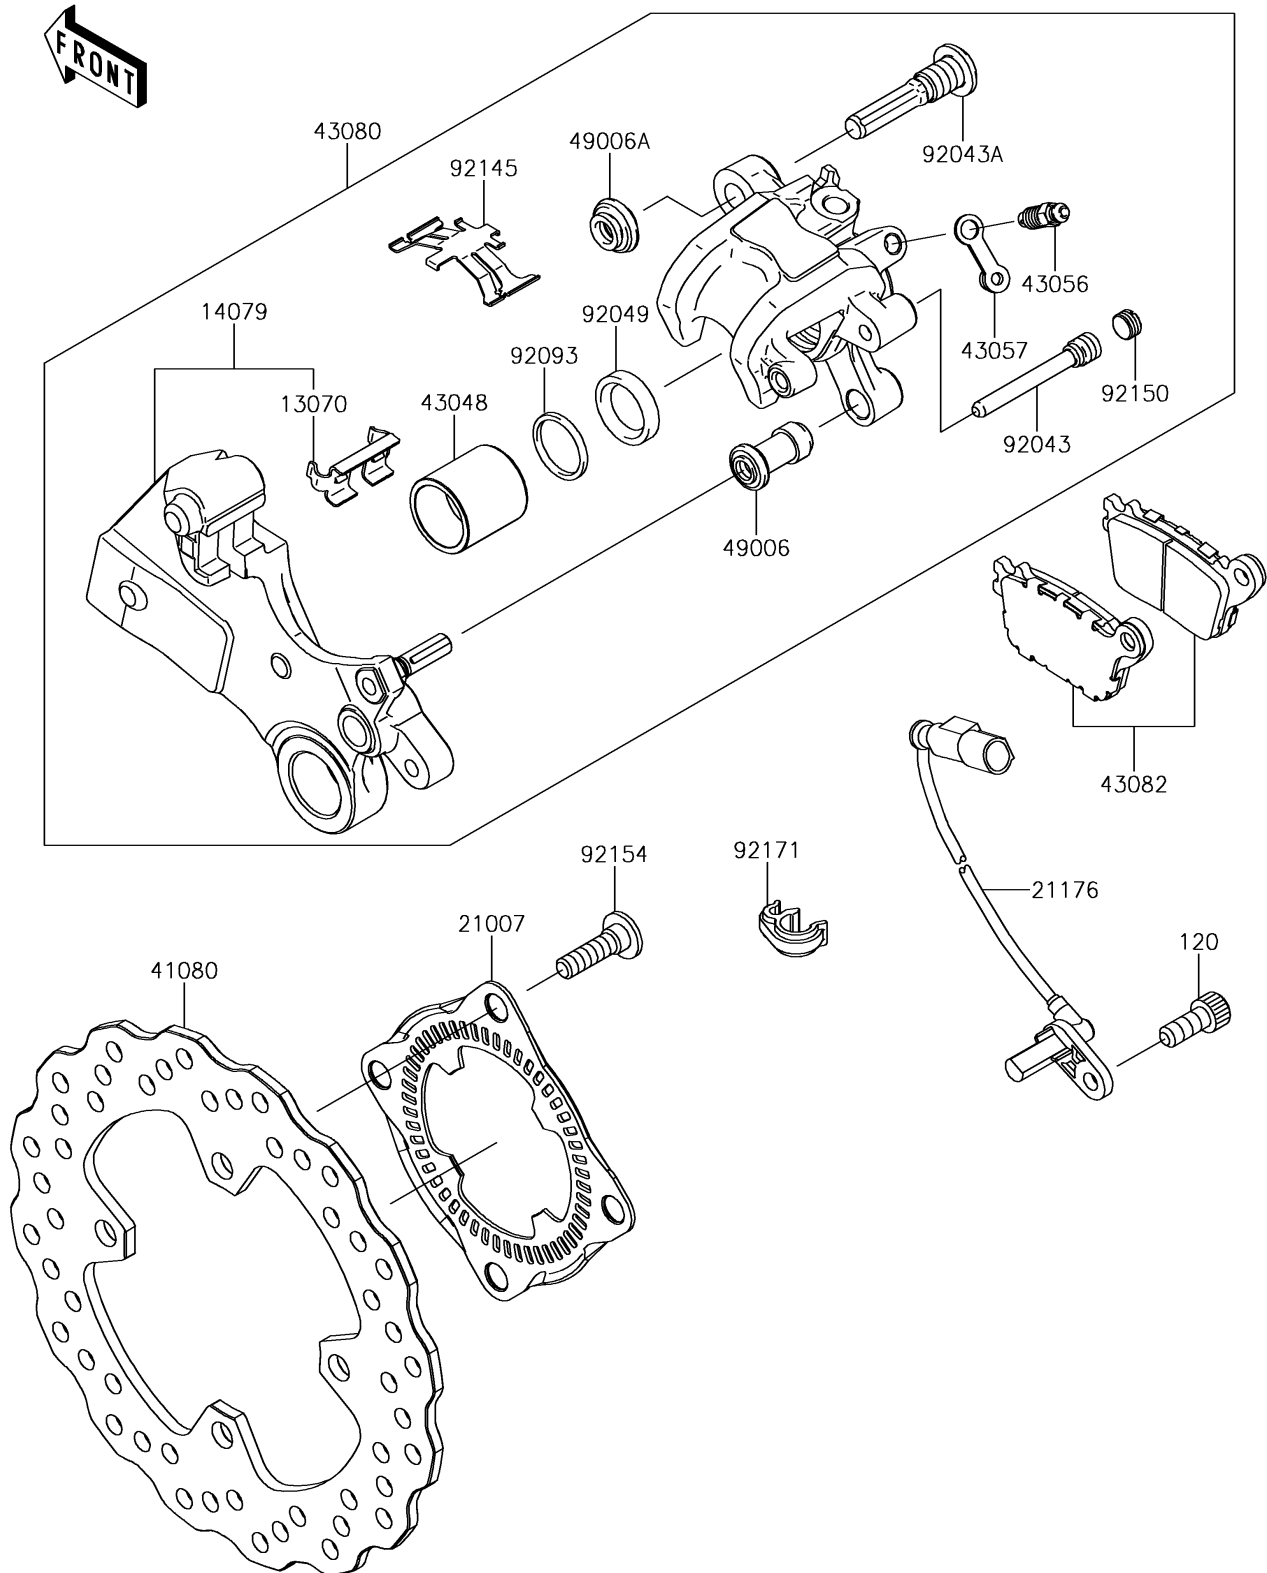

2018 NINJA® ZX™-6R ABS

PARTS DIAGRAM

Rear Brake

F2294

2018 NINJA® ZX™-6R ABS

PARTS LIST

Rear Brake

ITEM NAME	PART NUMBER	QUANTITY
-----------	-------------	----------
