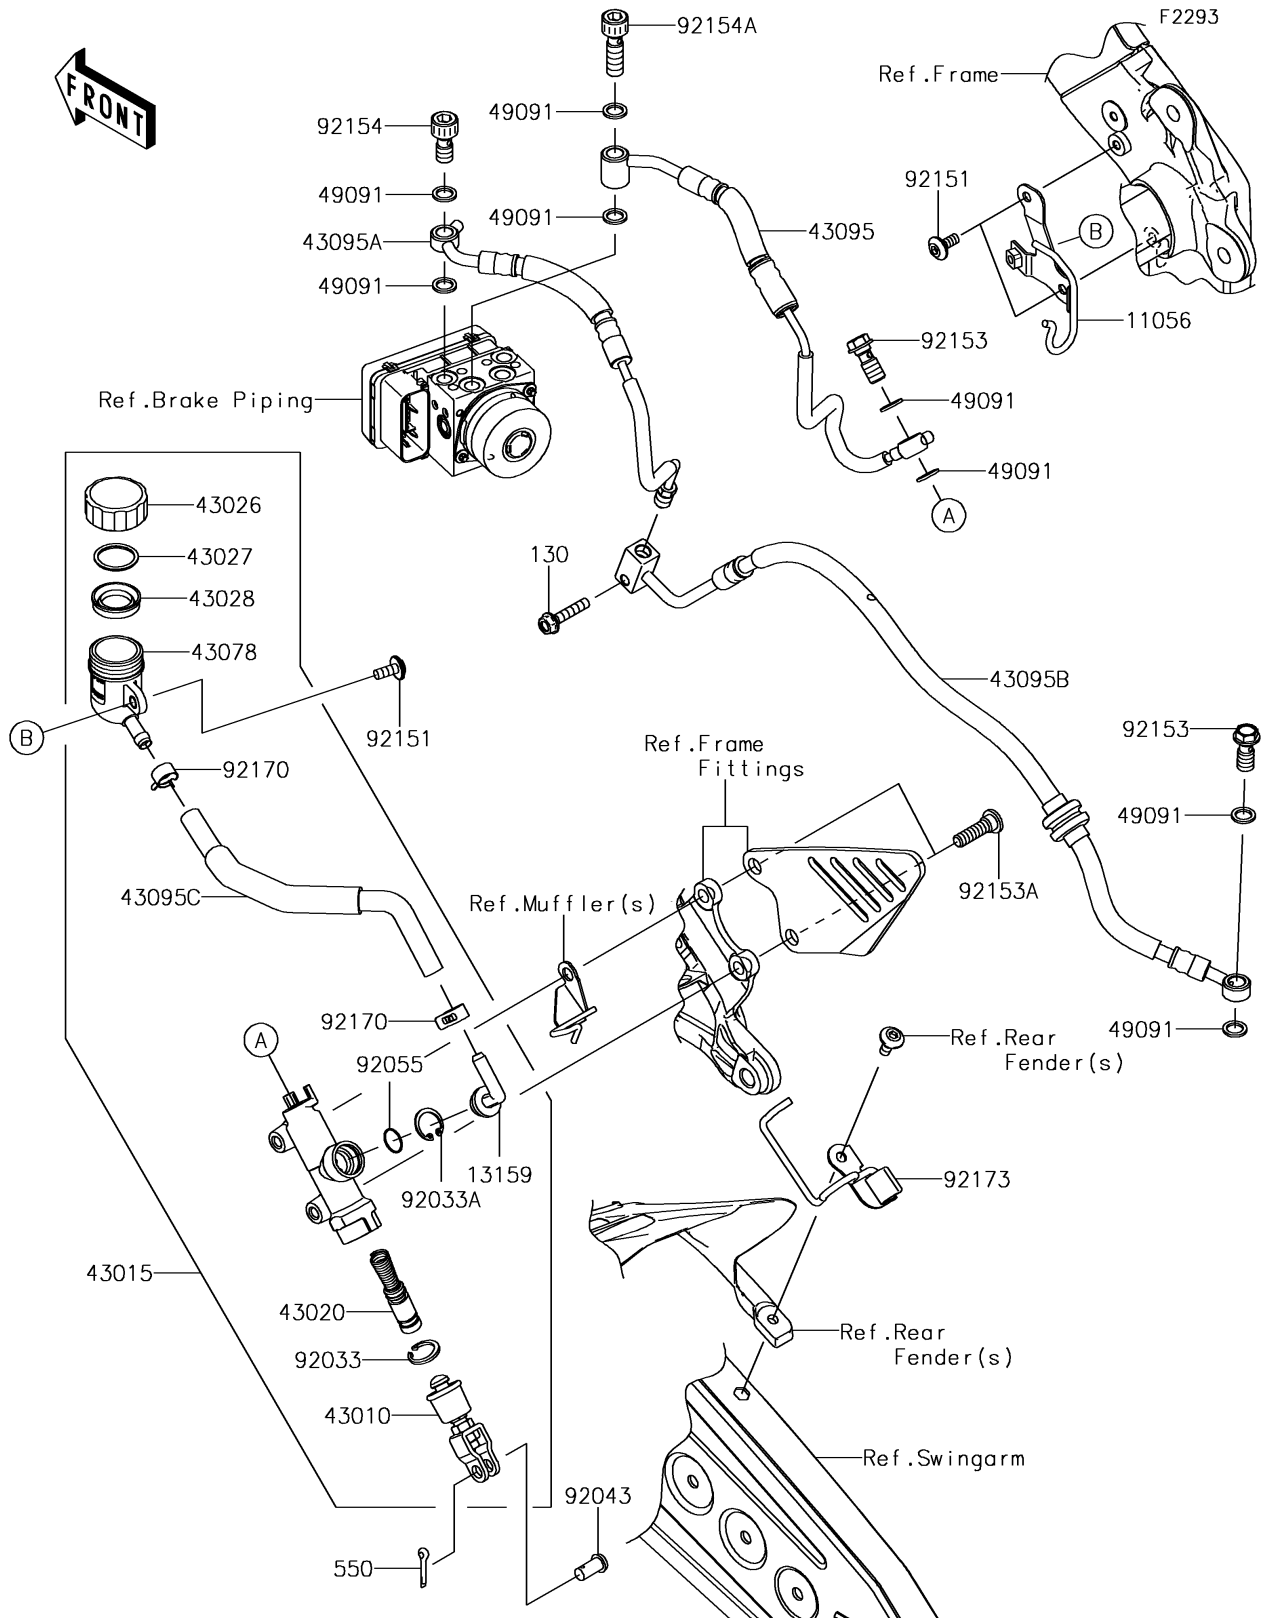

2018 NINJA® ZX™-6R ABS KRT EDITION

PARTS DIAGRAM Rear Master Cylinder

2018 NINJA® ZX™-6R ABS KRT EDITION

Kawasaki
Let the Good Times Roll®

PARTS LIST

Rear Master Cylinder

ITEM NAME	PART NUMBER	QUANTITY
-----------	-------------	----------
