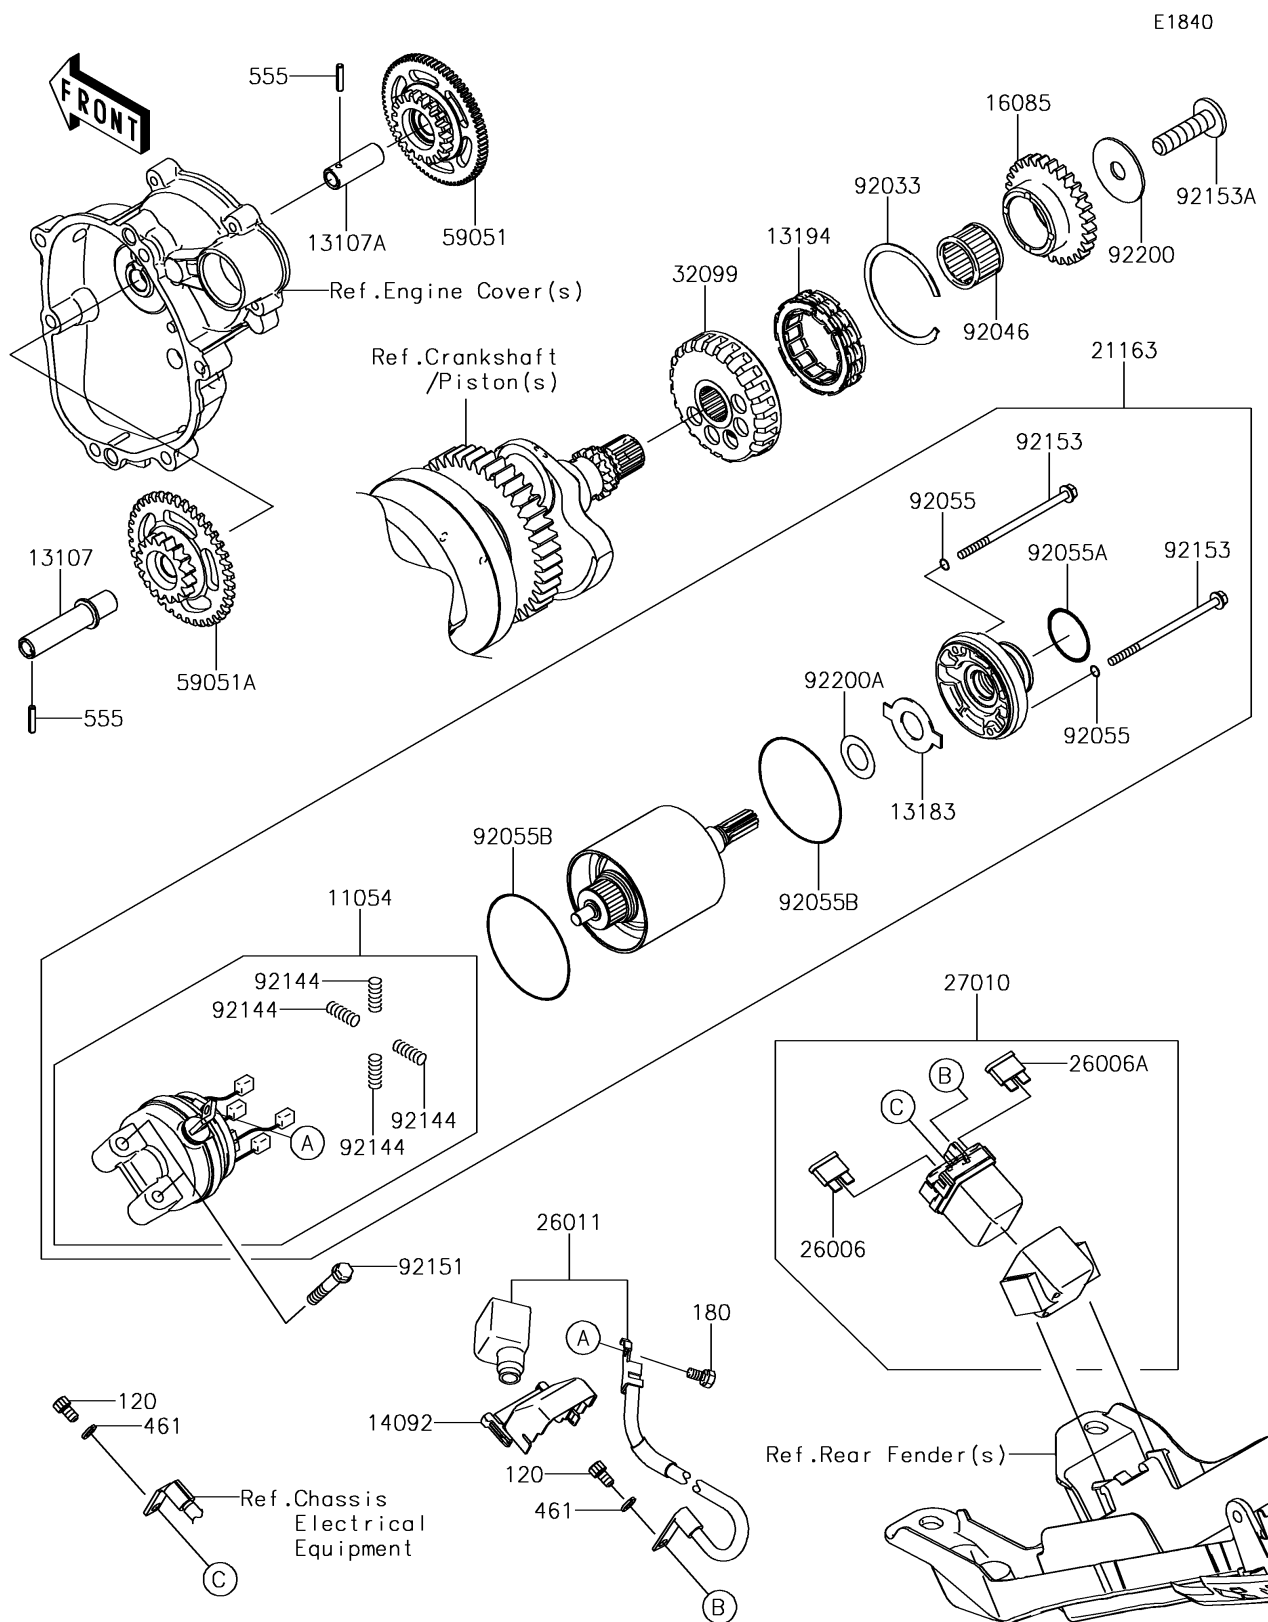

2018 NINJA® ZX™-6R ABS KRT EDITION

PARTS DIAGRAM

Starter Motor

2018 NINJA® ZX™-6R ABS KRT EDITION

Kawasaki
Let the Good Times Roll®

PARTS LIST

Starter Motor

ITEM NAME	PART NUMBER	QUANTITY
-----------	-------------	----------
