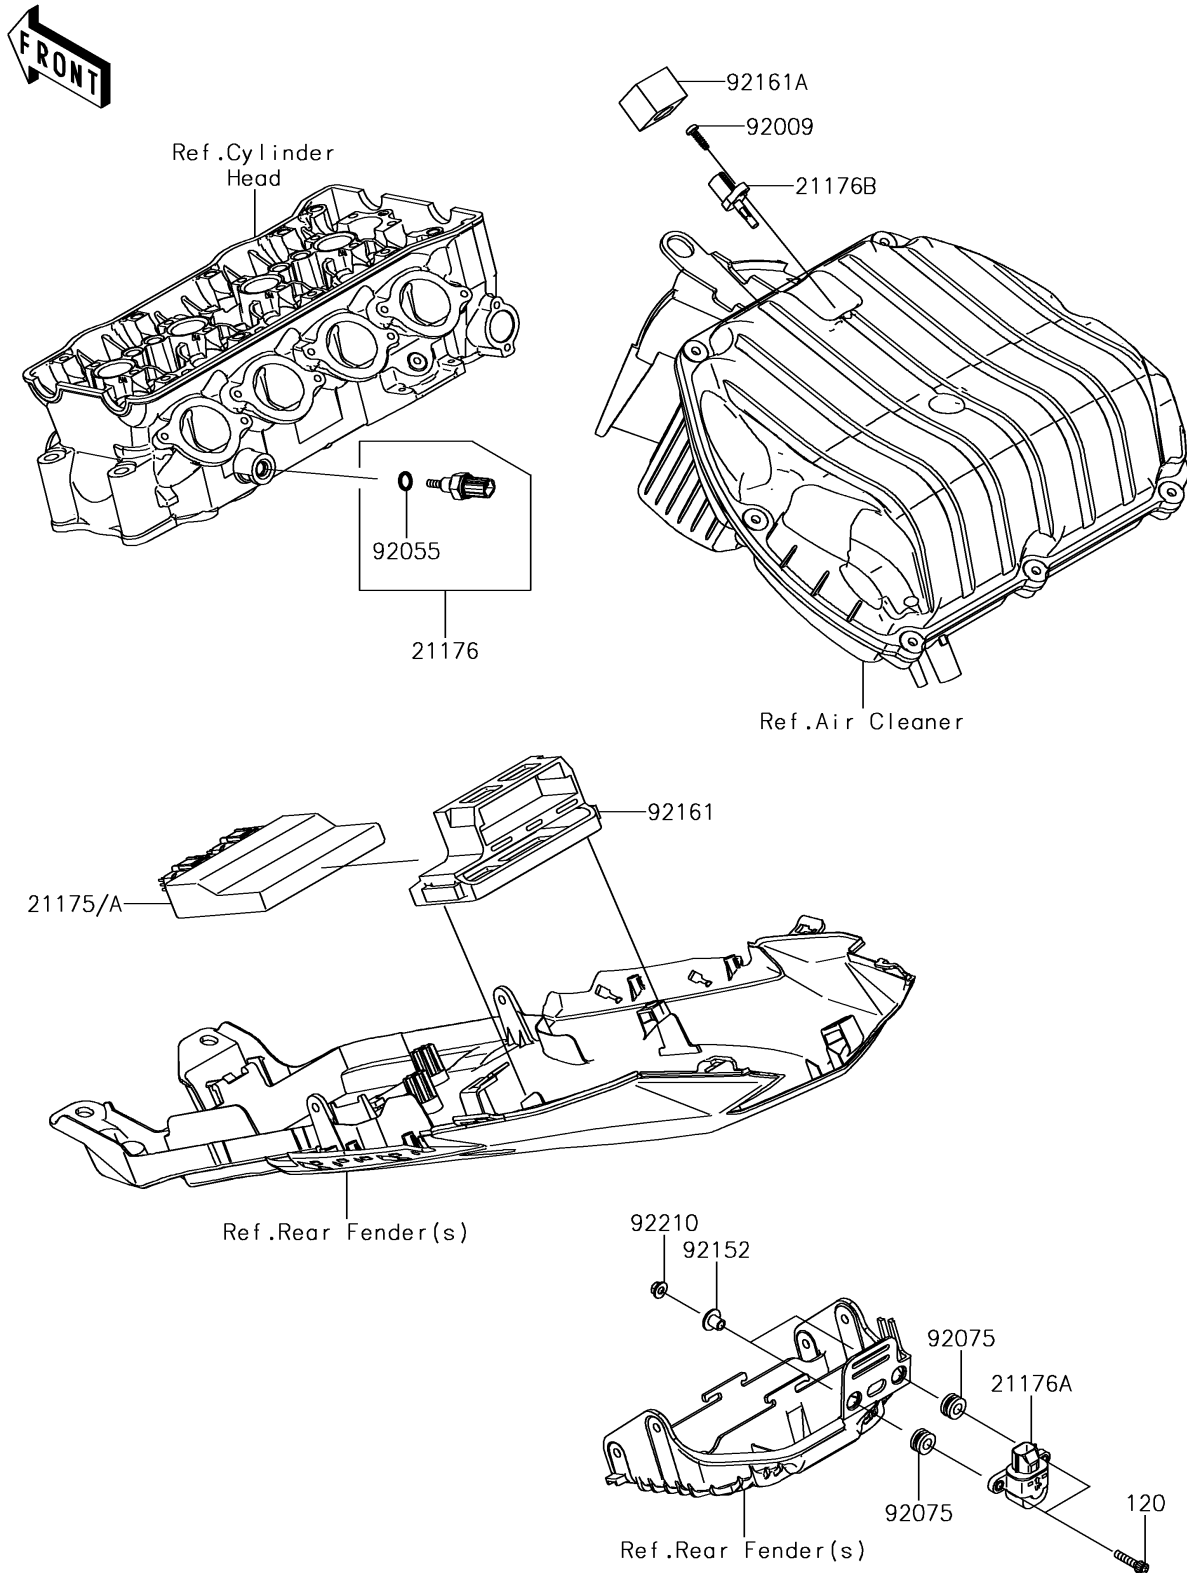

2018 NINJA[®] ZX[™]-6R ABS

PARTS DIAGRAM

Fuel Injection

E1530

2018 NINJA® ZX™-6R ABS

PARTS LIST

Fuel Injection

ITEM NAME	PART NUMBER	QUANTITY
SENSOR,WATER TEMP (Ref # 21176)	21176-0009	1
SENSOR,VEHICLE-DOWN (Ref # 21176A)	21176-0026	1
SENSOR,AIR TEMPERATURE (Ref # 21176B)	21176-0048	1
SCREW,TAPPING,5X16 (Ref # 92009)	92009-1984	1
RING-O,9.5X1.9 (Ref # 92055)	92055-0016	1
DAMPER (Ref # 92075)	92075-1912	2
COLLAR (Ref # 92152)	92152-0134	2
DAMPER (Ref # 92161)	92161-0356	1
DAMPER (Ref # 92161A)	92161-1525	1
NUT,FLANGED,5MM (Ref # 92210)	92210-0007	2
BOLT-SOCKET,5X22 (Ref # 120)	120CB0522	2